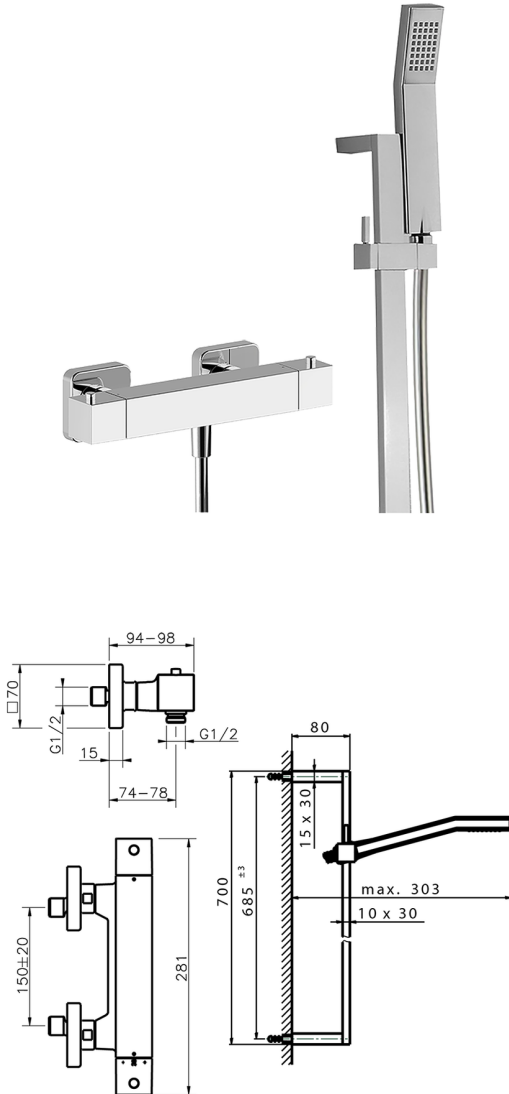

## Thermostatic shower mixer with sliding bar ROADSTER ACCENT\_RAS01010

MODEL **RAS01010**

Thermostatic shower mixer with sliding bar, 70 cm sliding rail bar with sliding bracket, 42x18 mm ABS Quad one spray handshower, 150 cm smooth SILVERFLEX Flexible Hose

### AVAILABLE FINISHINGS

-  **21** 21 Chrome
-  **2B** 2B Polished Nickel
-  **2F** 2F Brushed Nickel
-  **2Q** 2Q Black Titanium
-  **40** 40 Matt Black
-  **4Q** 4Q Matt White

### CHARACTERISTICS

Cartridge Spare Parts **22.04A.AR - ZZ97279004**

**Argo 2 (long filter) Thermostatic Valve**

#### SafeTouch

The Cisal SafeTouch system maintains the mixer body cool to the touch during operation.