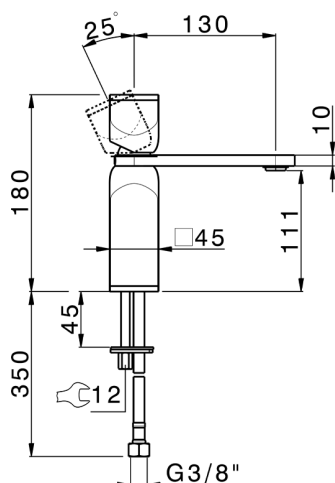

## Single lever 'large' washbasin mixer HI-RISE\_RM000504

MODEL **RM000504**

Single lever 'large' washbasin mixer, without waste, G.3/8" stainless steel flexible hoses, body and handle in marble

### CHARACTERISTICS

Cartridge Spare Parts **ZZ96550000**

**25 mm Cartridge**

2026-05-17