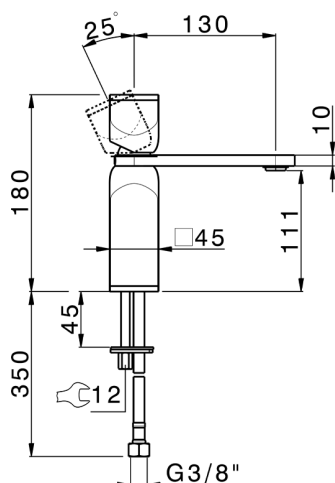

Single lever 'large' washbasin mixer HI-RISE_RM000504

MODEL **RM000504**

Single lever 'large' washbasin mixer, without waste, G.3/8" stainless steel flexible hoses, body and handle in marble

AVAILABLE FINISHINGS

CHARACTERISTICS

Cartridge Spare Parts **ZZ96550000**

25 mm Cartridge

2026-06-06