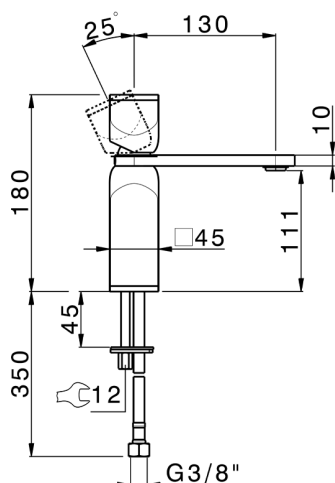

Single lever 'large' washbasin mixer HI-RISE_RM000504

MODEL **RM000504**

Single lever 'large' washbasin mixer, without waste, G.3/8" stainless steel flexible hoses, body and handle in marble

AVAILABLE FINISHINGS

CHARACTERISTICS

Cartridge Spare Parts **ZZ96550000**

25 mm Cartridge

2026-06-26