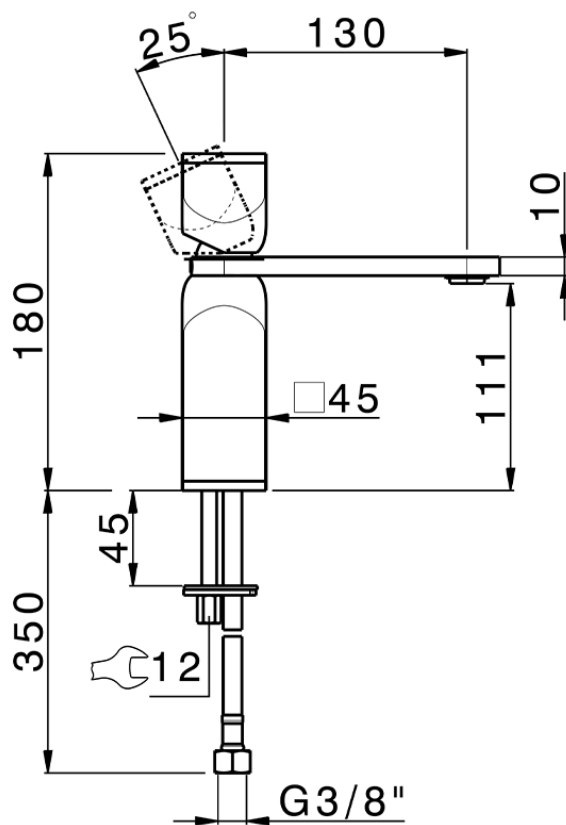

Single lever 'large' washbasin mixer HI-RISE_RM000504

RM000504

<https://en.cisal.it/single-lever-large-washbasin-mixer-hi-rise-rm000504>

2026-04-26