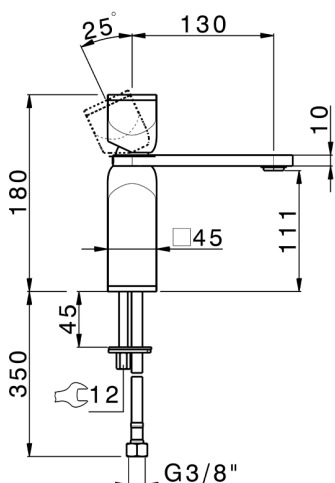

Single lever 'large' washbasin mixer HI-RISE_RM000504

MODEL **RM000504**

Single lever 'large' washbasin mixer, without waste, G.3/8" stainless steel flexible hoses, body and handle in marble

AVAILABLE FINISHINGS

CHARACTERISTICS

Cartridge Spare Parts **ZZ96550000**

25 mm Cartridge

2026-04-06