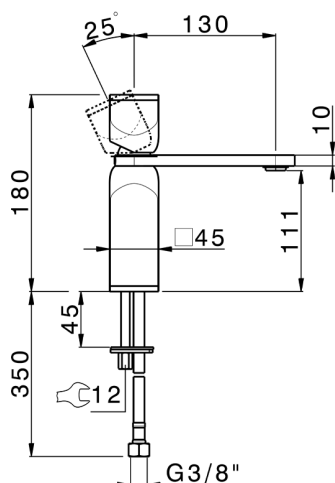

Single lever 'large' washbasin mixer HI-RISE_RM000504

MODEL **RM000504**

Single lever 'large' washbasin mixer, without waste, G.3/8" stainless steel flexible hoses, body and handle in marble

AVAILABLE FINISHINGS

CHARACTERISTICS

Cartridge Spare Parts **ZZ96550000**

25 mm Cartridge

2026-05-17