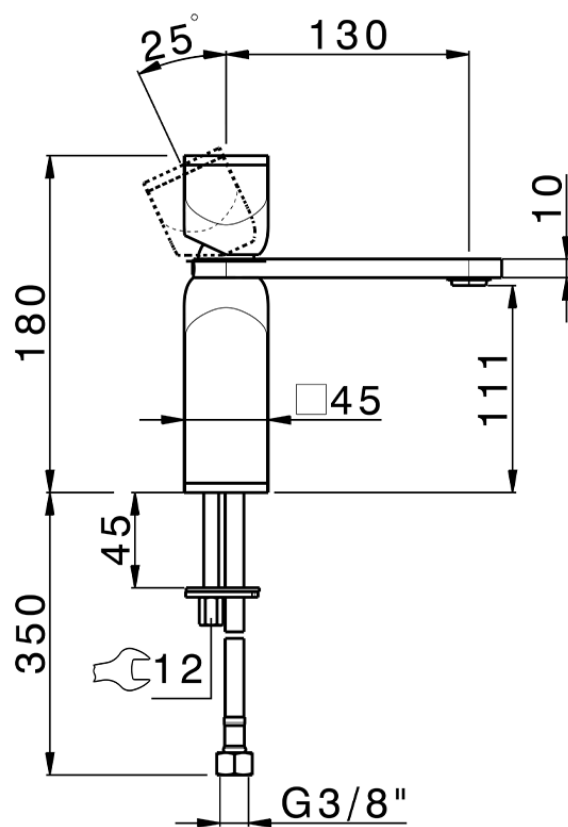

## Single lever 'large' washbasin mixer HI-RISE\_RM000504

RM000504

<https://en.cisal.it/single-lever-large-washbasin-mixer-hi-rise-rm000504>

2026-04-06