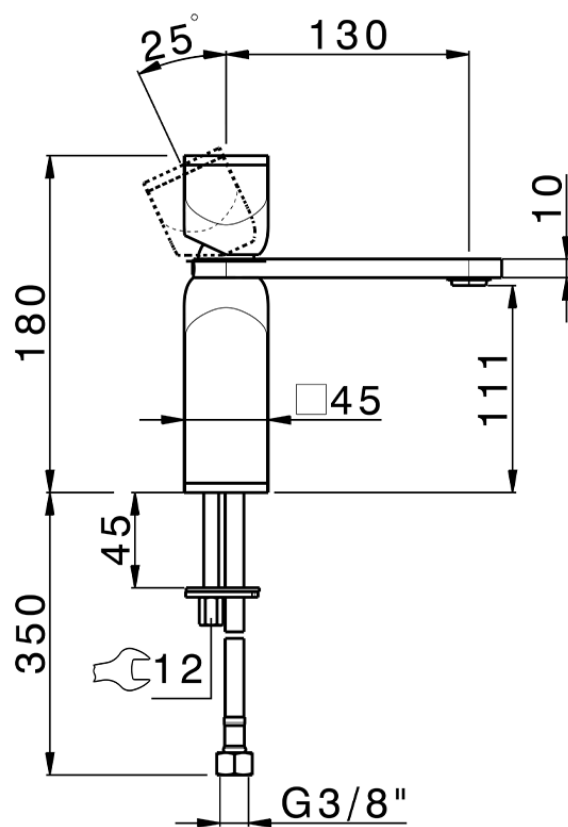

Single lever 'large' washbasin mixer HI-RISE_RM000504

RM000504

<https://en.cisal.it/single-lever-large-washbasin-mixer-hi-rise-rm000504>

2026-06-13