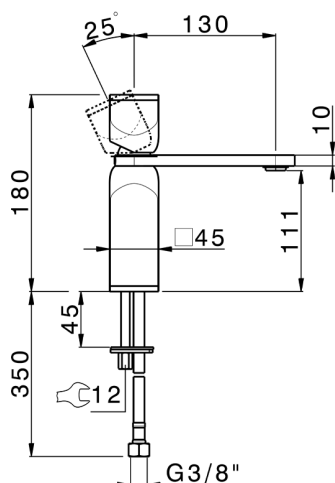

Single lever 'large' washbasin mixer HI-RISE_RM000504

MODEL **RM000504**

Single lever 'large' washbasin mixer, without waste, G.3/8" stainless steel flexible hoses, body and handle in marble

AVAILABLE FINISHINGS

CHARACTERISTICS

Cartridge Spare Parts **ZZ96550000**

25 mm Cartridge

2026-04-26