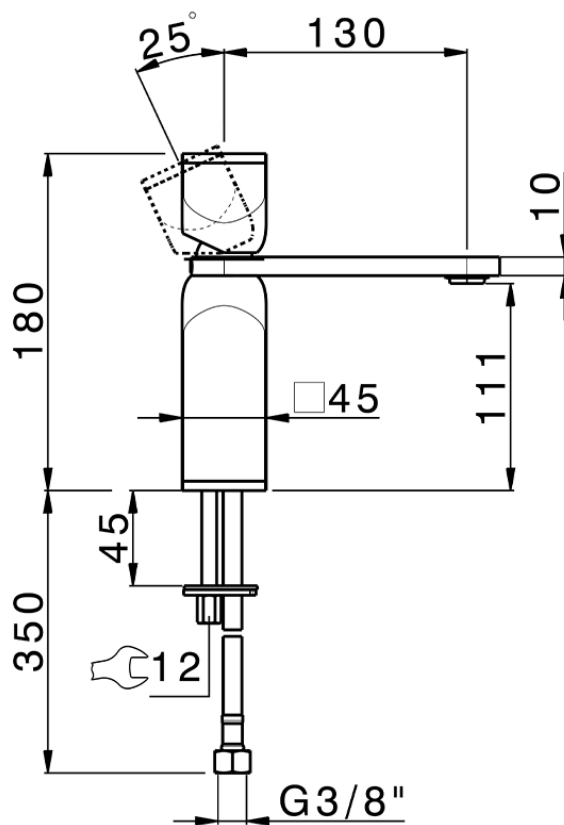

Single lever 'large' washbasin mixer HI-RISE_RM000504

RM000504

<https://en.cisal.it/single-lever-large-washbasin-mixer-hi-rise-rm000504>

2026-05-17