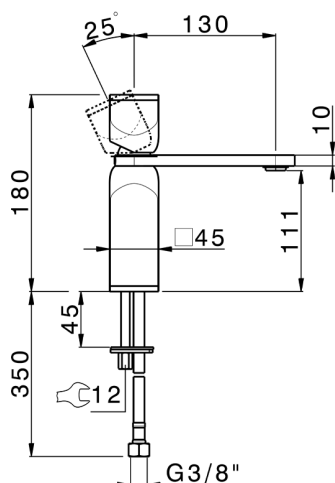

Single lever 'large' washbasin mixer HI-RISE_RM000504

MODEL **RM000504**

Single lever 'large' washbasin mixer, without waste, G.3/8" stainless steel flexible hoses, body and handle in marble

AVAILABLE FINISHINGS

CHARACTERISTICS

Cartridge Spare Parts **ZZ96550000**

25 mm Cartridge

2026-04-27