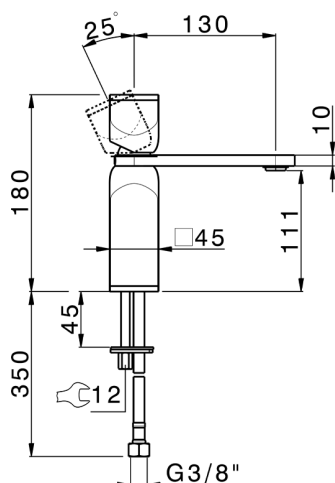

Single lever 'large' washbasin mixer HI-RISE_RM000504

MODEL **RM000504**

Single lever 'large' washbasin mixer, without waste, G.3/8" stainless steel flexible hoses, body and handle in marble

AVAILABLE FINISHINGS

CHARACTERISTICS

Cartridge Spare Parts **ZZ96550000**

25 mm Cartridge

2026-06-13