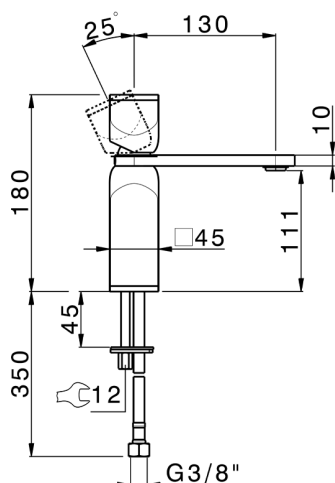

## Single lever 'large' washbasin mixer HI-RISE\_RM000504

MODEL **RM000504**

Single lever 'large' washbasin mixer, without waste, G.3/8" stainless steel flexible hoses, body and handle in marble

### CHARACTERISTICS

Cartridge Spare Parts **ZZ96550000**

**25 mm Cartridge**

2026-06-14