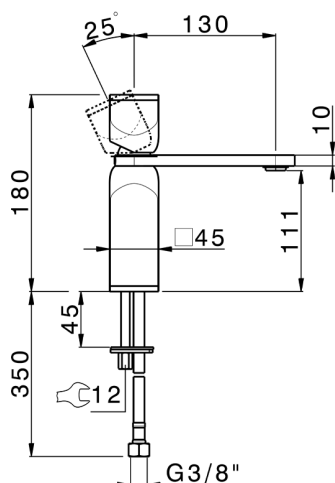

## Single lever 'large' washbasin mixer HI-RISE\_RM000504

MODEL **RM000504**

Single lever 'large' washbasin mixer, without waste, G.3/8" stainless steel flexible hoses, body and handle in marble

### CHARACTERISTICS

Cartridge Spare Parts **ZZ96550000**

**25 mm Cartridge**

2026-04-26