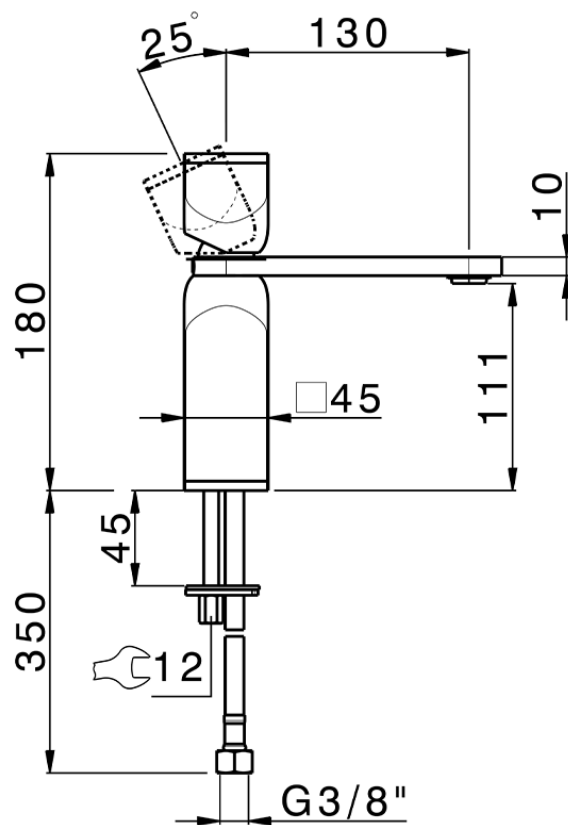

Single lever 'large' washbasin mixer HI-RISE_RM000504

RM000504

<https://en.cisal.it/single-lever-large-washbasin-mixer-hi-rise-rm000504>

2026-06-14