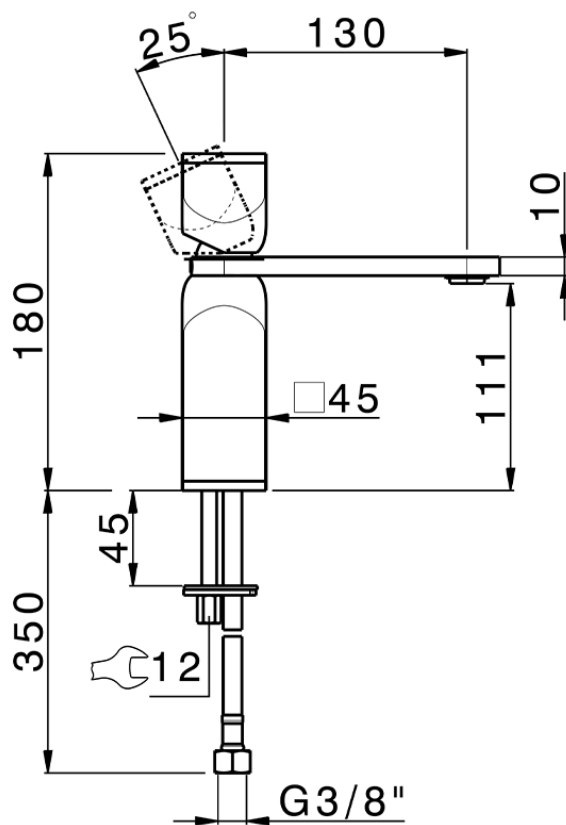

Single lever 'large' washbasin mixer HI-RISE_RM000504

RM000504

<https://en.cisal.it/single-lever-large-washbasin-mixer-hi-rise-rm000504>

2026-05-17