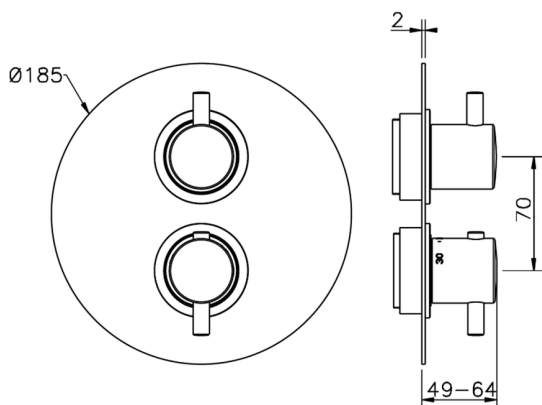

Exposed part for con.thermo.shower valve, 3-outlet NUOVA LESS_LN018200

MODEL **LN018200**

Exposed part for con.thermo.shower valve,
3-outlet,with 3 outlet devistop,without concealed
part,for item ZA018201

AVAILABLE FINISHINGS

- **21** 21 Chrome
- **2F** 2F Brushed Nickel
- **40** 40 Matt Black
- **4Q** 4Q Matt White

CHARACTERISTICS

Installation **Concealed**
Required concealed parts **ZA018201**

Thermostatic

The Cisal thermostatic is your personal water manager, helping you to handle, control and save water and energy.