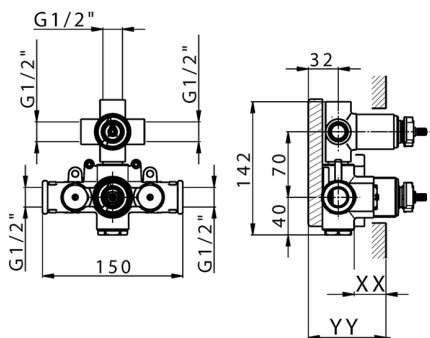

## Concealed thermostatic shower valve, 3-outlets CONCEALED\_ZA018201

MODEL **ZA018201**

Concealed thermostatic shower valve, 3-outlets, with 1/2" 3 outlet deviastop cartridge, without trim kit

AVAILABLE FINISHINGS

CHARACTERISTICS

Concealed **1**  
 Cartridge Spare Parts **24.04A.PP**  
**8x20 Plus P Thermostatic Valve**

Piastra/Plate/Plaque/Platte/Placa  
 2-3mm: XX 25-40 YY 76-91  
 10 mm: XX 16-31 YY 65-80