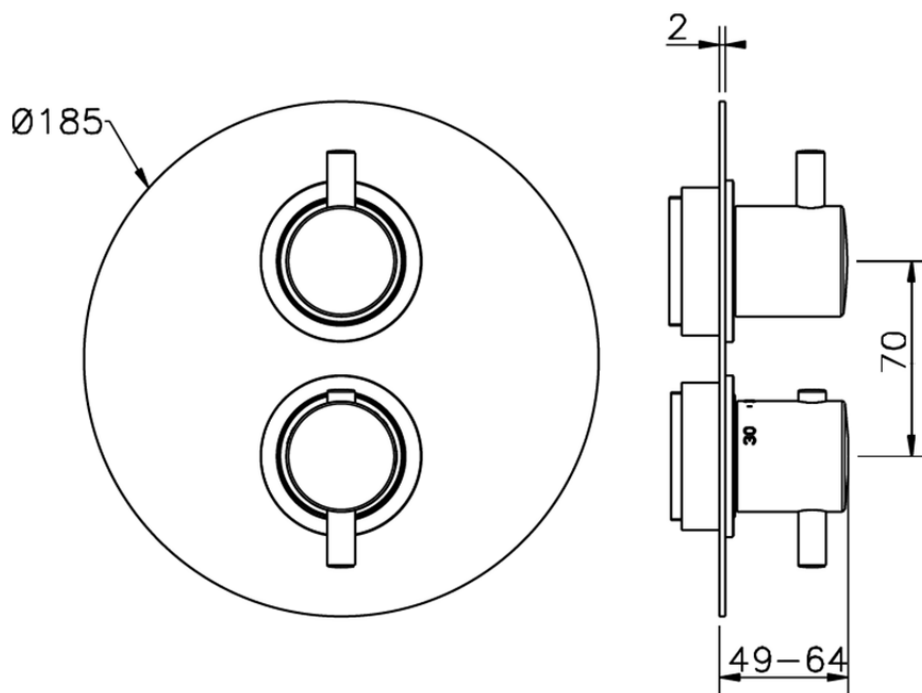

Exposed part for con.thermo.shower valve, 3-outlet NUOVA LESS_LN018200

LN018200

<https://en.cisal.it/exposed-part-for-con-thermo-shower-valve-3-outlet-nuova-less-ln018200>

Piastra/Plate/Plaque/Platte/Placa

2-3mm: XX 25-40 YY 76-91

10 mm: XX 16-31 YY 65-80

ZA018201

<https://en.cisal.it/concealed-thermostatic-shower-valve-3-outlets-concealed-za018201>

2026-05-19