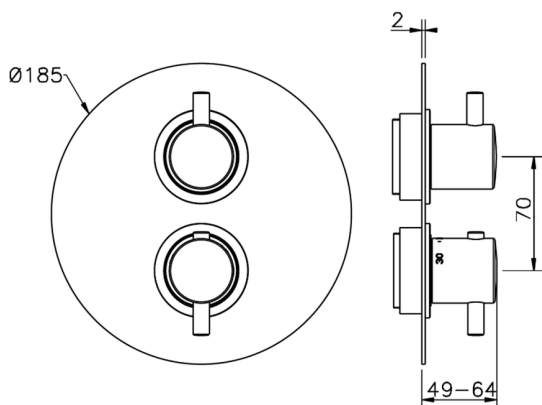

Exposed part for con.thermo.shower valve, 3-outlet NUOVA LESS_LN018200

MODEL **LN018200**

Exposed part for con.thermo.shower valve,
3-outlet,with 3 outlet deviastop,without concealed
part,for item ZA018201

AVAILABLE FINISHINGS

- **21** 21 Chrome
- **2F** 2F Brushed Nickel
- **40** 40 Matt Black
- **4Q** 4Q Matt White

CHARACTERISTICS

Installation **Concealed**
Required concealed parts **ZA018201**

Thermostatic

The Cisal thermostatic is your personal water manager, helping you to handle, control and save water and energy.