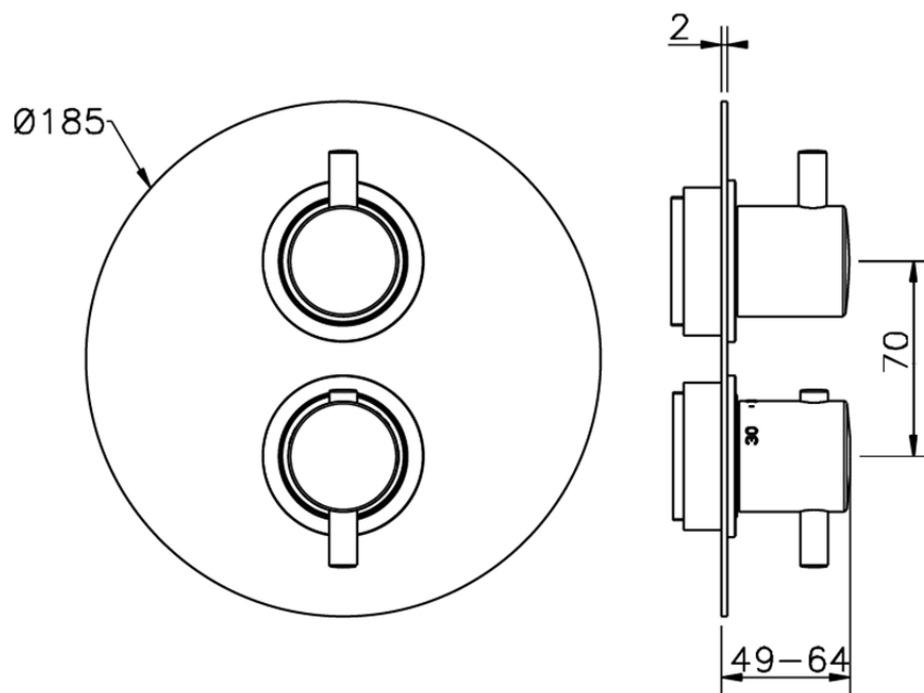

Exposed part for con.thermo.shower valve, 3-outlet NUOVA LESS_LN018200

LN018200

<https://en.cisal.it/exposed-part-for-con-thermo-shower-valve-3-outlet-nuova-less-ln018200>

Piastra/Plate/Plaque/Platte/Placa

2-3mm: XX 25-40 YY 76-91

10 mm: XX 16-31 YY 65-80

ZA018201

<https://en.cisal.it/concealed-thermostatic-shower-valve-3-outlets-concealed-za018201>

2026-05-19