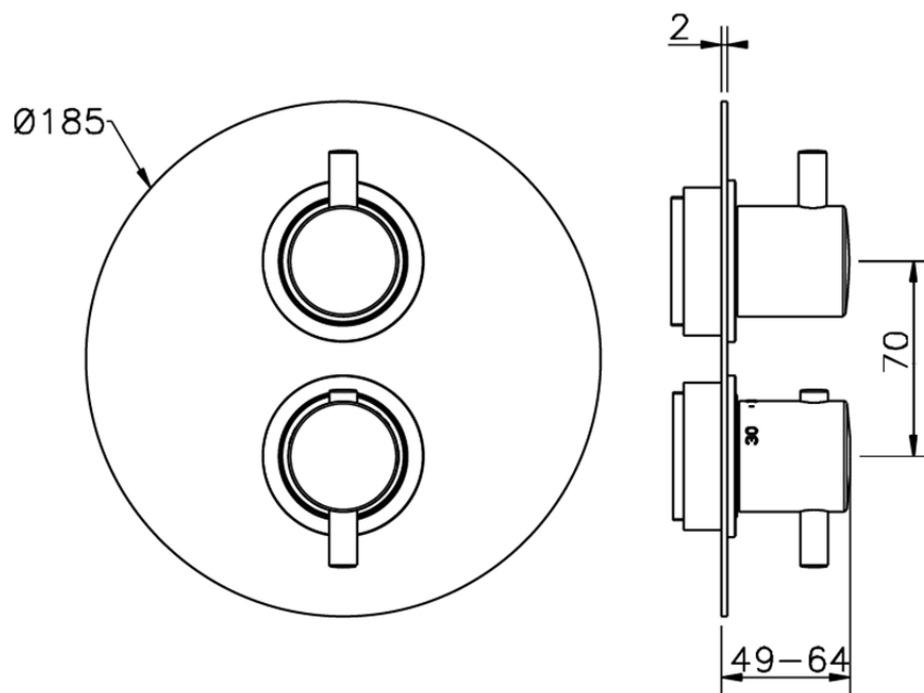

Exposed part for con.thermo.shower valve, 3-outlet NUOVA LESS_LN018200

LN018200

<https://en.cisal.it/exposed-part-for-con-thermo-shower-valve-3-outlet-nuova-less-ln018200>

Piastra/Plate/Plaque/Platte/Placa

2-3mm: XX 25-40 YY 76-91

10 mm: XX 16-31 YY 65-80

ZA018201

<https://en.cisal.it/concealed-thermostatic-shower-valve-3-outlets-concealed-za018201>

2026-06-14