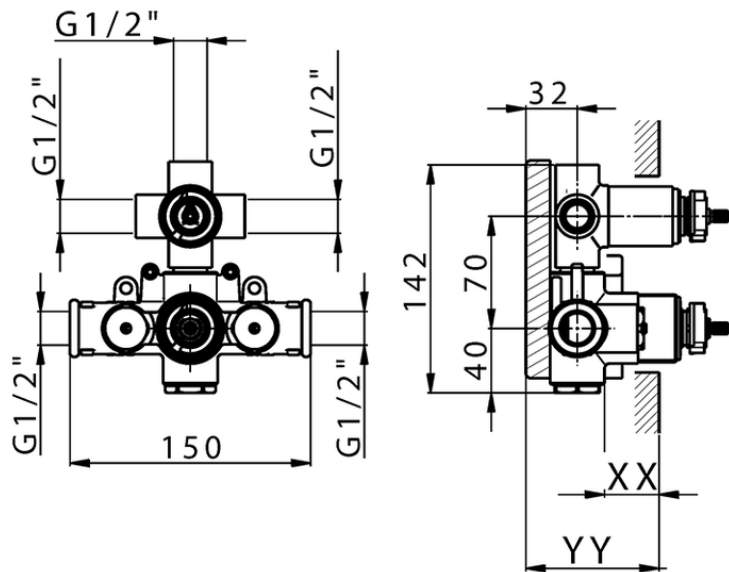

Exposed part for con.thermo.shower valve, 3-outlet NUOVA LESS_LN018200

LN018200

<https://en.cisal.it/exposed-part-for-con-thermo-shower-valve-3-outlet-nuova-less-ln018200>

Piastra/Plate/Plaque/Platte/Placa

2-3mm: XX 25-40 YY 76-91

10 mm: XX 16-31 YY 65-80

ZA018201

<https://en.cisal.it/concealed-thermostatic-shower-valve-3-outlets-concealed-za018201>

2026-04-25