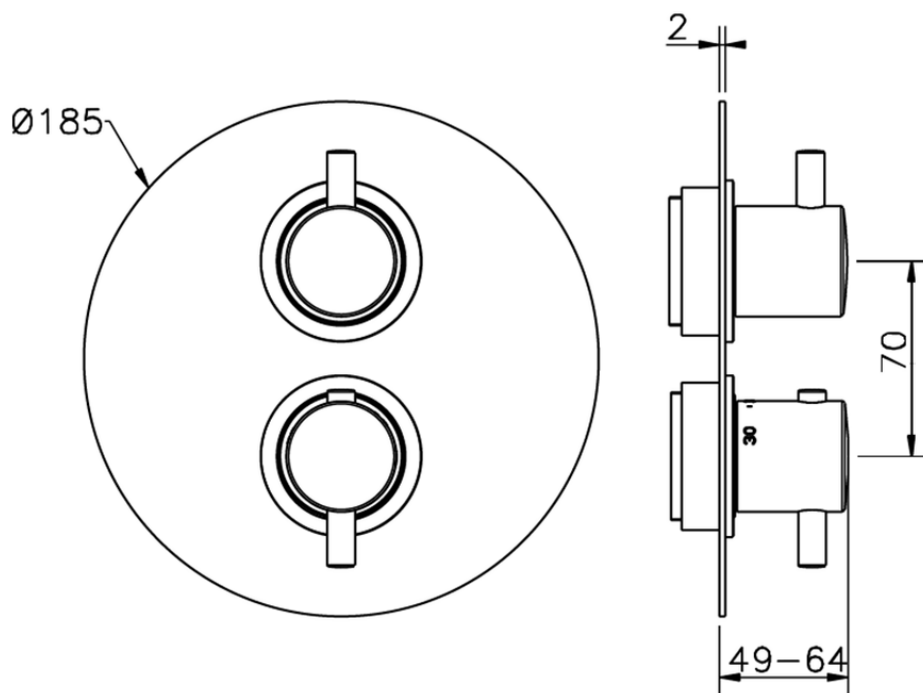

Exposed part for con.thermo.shower valve, 3-outlet NUOVA LESS_LN018200

LN018200

<https://en.cisal.it/exposed-part-for-con-thermo-shower-valve-3-outlet-nuova-less-ln018200>

Piastra/Plate/Plaque/Platte/Placa

2-3mm: XX 25-40 YY 76-91

10 mm: XX 16-31 YY 65-80

ZA018201

<https://en.cisal.it/concealed-thermostatic-shower-valve-3-outlets-concealed-za018201>

2026-04-03