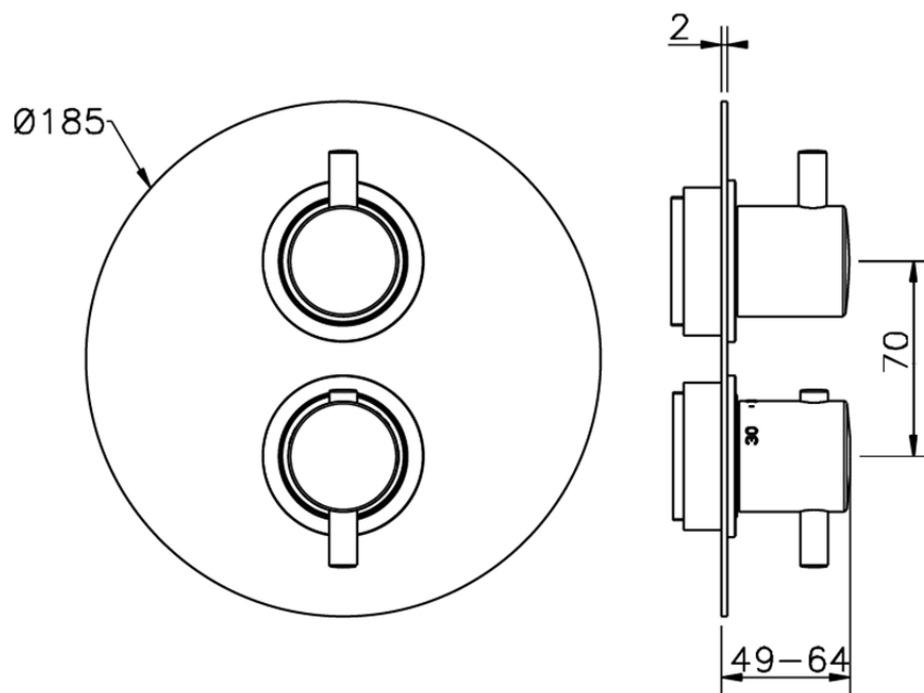

Exposed part for con.thermo.shower valve, 3-outlet NUOVA LESS_LN018200

LN018200

<https://en.cisal.it/exposed-part-for-con-thermo-shower-valve-3-outlet-nuova-less-ln018200>

Piastra/Plate/Plaque/Platte/Placa

2-3mm: XX 25-40 YY 76-91

10 mm: XX 16-31 YY 65-80

ZA018201

<https://en.cisal.it/concealed-thermostatic-shower-valve-3-outlets-concealed-za018201>

2026-04-25