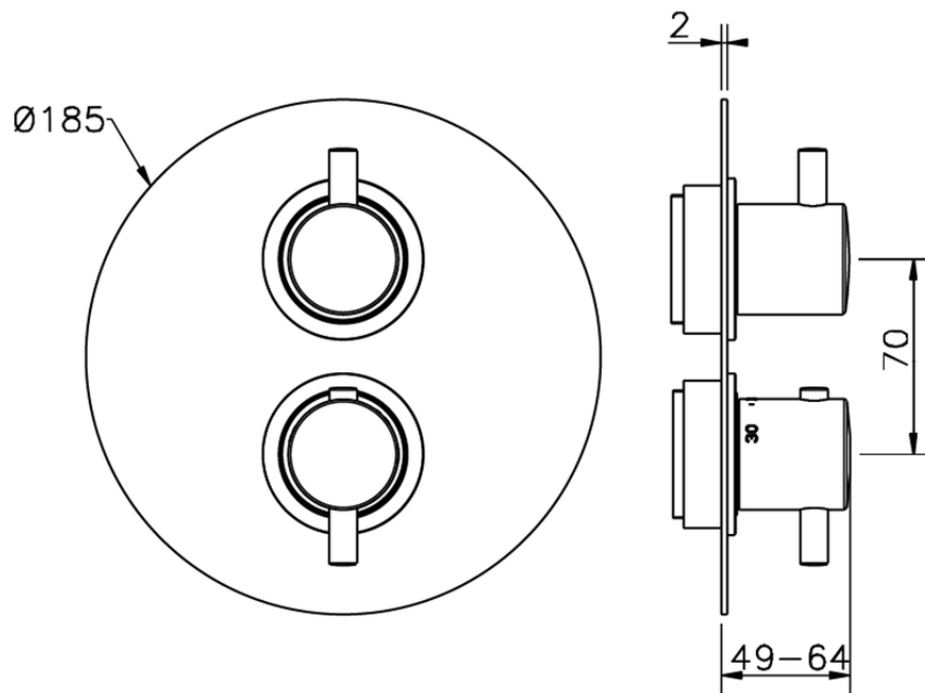

Exposed part for con.thermo.shower valve, 3-outlet NUOVA LESS_LN018200

LN018200

<https://en.cisal.it/exposed-part-for-con-thermo-shower-valve-3-outlet-nuova-less-ln018200>

Piastra/Plate/Plaque/Platte/Placa

2-3mm: XX 25-40 YY 76-91

10 mm: XX 16-31 YY 65-80

ZA018201

<https://en.cisal.it/concealed-thermostatic-shower-valve-3-outlets-concealed-za018201>

2026-04-03