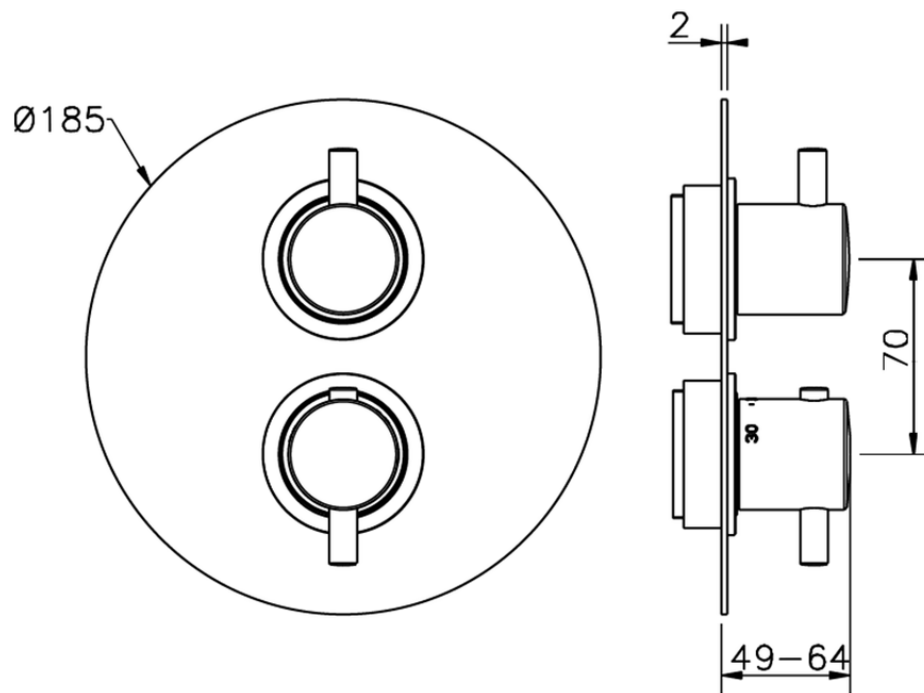

## Exposed part for con.thermo.shower valve, 3-outlet NUOVA LESS\_LN018200

LN018200

<https://en.cisal.it/exposed-part-for-con-thermo-shower-valve-3-outlet-nuova-less-ln018200>

Piastra/Plate/Plaque/Platte/Placa

2-3mm: XX 25-40 YY 76-91

10 mm: XX 16-31 YY 65-80

ZA018201

<https://en.cisal.it/concealed-thermostatic-shower-valve-3-outlets-concealed-za018201>

2026-04-26