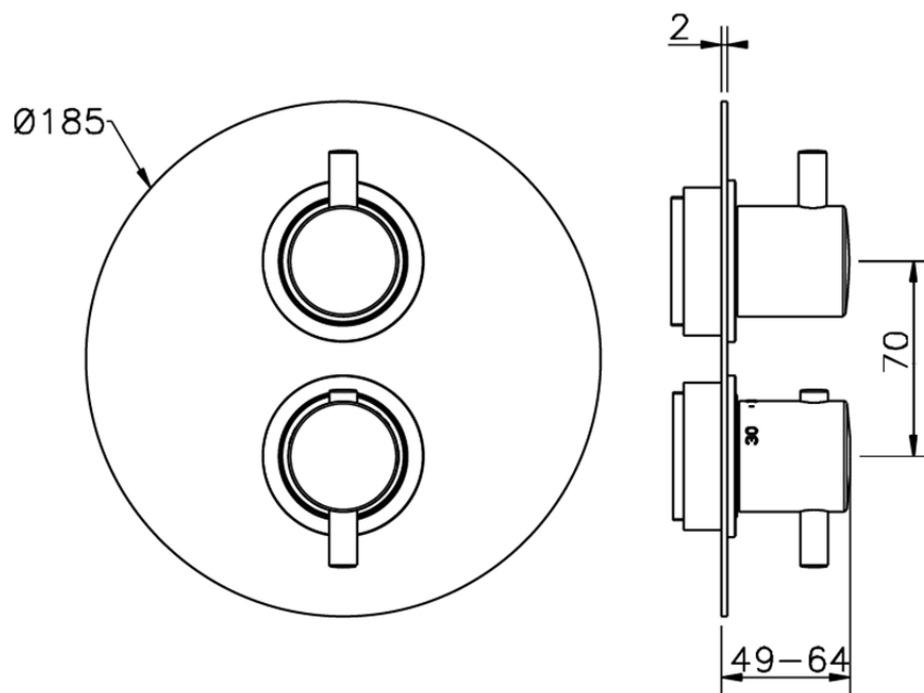

## Exposed part for con.thermo.shower valve, 3-outlet NUOVA LESS\_LN018200

LN018200

<https://en.cisal.it/exposed-part-for-con-thermo-shower-valve-3-outlet-nuova-less-ln018200>

Piastra/Plate/Plaque/Platte/Placa

2-3mm: XX 25-40 YY 76-91

10 mm: XX 16-31 YY 65-80

ZA018201

<https://en.cisal.it/concealed-thermostatic-shower-valve-3-outlets-concealed-za018201>

2026-06-13