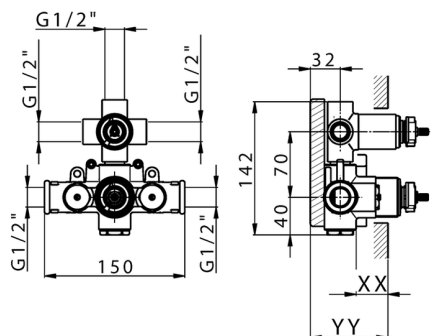

AVAILABLE FINISHINGS

04 04 Without finishing

CHARACTERISTICS

Concealed **1**
Cartridge Spare Parts **24.04A.PP**

8x20 Plus P Thermostatic Valve

Piastra/Plate/Plaque/Platte/Placa
2-3mm: XX 25-40 YY 76-91
10 mm: XX 16-31 YY 65-80