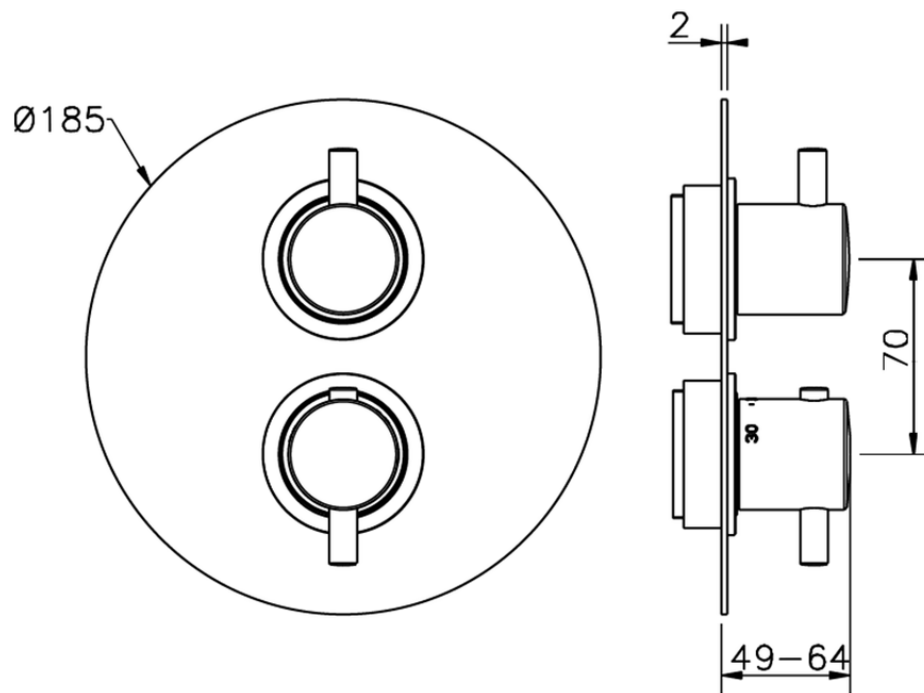

## Exposed part for con.thermo.shower valve, 3-outlet NUOVA LESS\_LN018200

LN018200

<https://en.cisal.it/exposed-part-for-con-thermo-shower-valve-3-outlet-nuova-less-ln018200>

Piastra/Plate/Plaque/Platte/Placa

2-3mm: XX 25-40 YY 76-91

10 mm: XX 16-31 YY 65-80

ZA018201

<https://en.cisal.it/concealed-thermostatic-shower-valve-3-outlets-concealed-za018201>

2026-06-13