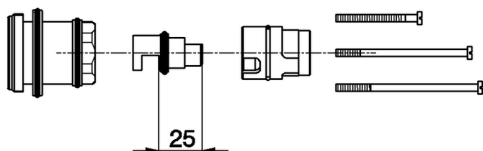

Extension +25 mm COMPONENTS_ZA008310

MODEL **ZA008310**

Extension 25 mm, for item HY000190

AVAILABLE FINISHINGS

 **04** 04 Without finishing

CHARACTERISTICS

2024-12-22