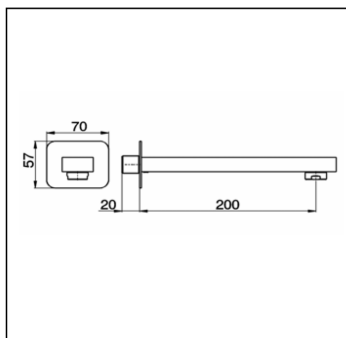

Filler spout CUBIC_CU000240

cisal

CU 00024

NR.	DESCRIZIONE DESCRIPTION BESCHREIBUNG DESCRIPTION	N.CODICE CODE NO. WERSKNR. NR.CODE	NR.	DESCRIZIONE DESCRIPTION BESCHREIBUNG DESCRIPTION	N.CODICE CODE NO. WERSKNR. NR.CODE	NR.	DESCRIZIONE DESCRIPTION BESCHREIBUNG DESCRIPTION	N.CODICE CODE NO. WERSKNR. NR.CODE
1	Bocca di erogazione interasse 200 Bath spout 200 Wanneneinlauf 200 Bec deverseur 200 Aeratore M.24x1 IC	ZZ947950	4	Attacco per bocca lavabo incasso Conn.f/built-in washbasin spout Anschluss f.UP Auslauf f.Wasch. Raccord pour bec de lavabo à encastrer	ZZ947940			
1-1	Mousseur M.24x1 IC Perlator M.24x1 IC Mousseur M.24x1 IC	ZZ928500						
1-2	Cartuccia per aeratore M. 24x1 Mousseur cartridge M.24x1 Kart. f/Perlator M24x1 Cartouche x mousseur M.24x1	ZZ927260						
1-3	Grano punta coppa inox M.6x6 Screw-stainless steel M.6x6 Madenschraube M.6x6 Vis speciale inox M.6x6	ZZ933370						
2	Grano punta coppa inox M.5x6 Screw-stainless steel M.5x6 Madenschraube M.5x6 Vis speciale inox M.5x6	ZZ940630						
3	Rosone per bocca incasso Escutcheon for built-in spout Rosette f. UP Auslauf Rosace pour bec à encastrer	ZZ947960						

CU000240

<https://en.cisal.it/filler-spout-cubic-cu000240>

2026-04-29