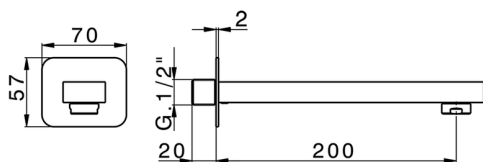

Filler spout CUBIC_CU000240

MODEL **CU000240**

Filler spout, 200 mm length, 1/2" M connection

AVAILABLE FINISHINGS

- **21** 21 Chrome
- **2B** 2B Polished Nickel
- **2F** 2F Brushed Nickel
- **40** 40 Matt Black

CHARACTERISTICS