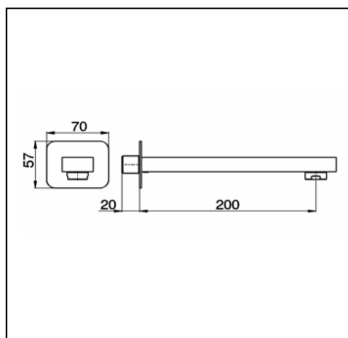

Filler spout CUBIC_CU000240

cisal

CU 00024

NR.	DESCRIZIONE DESCRIPTION BESCHREIBUNG DESCRIPTION	N.CODICE CODE NO. WERSKNR. NR.CODE	NR.	DESCRIZIONE DESCRIPTION BESCHREIBUNG DESCRIPTION	N.CODICE CODE NO. WERSKNR. NR.CODE	NR.	DESCRIZIONE DESCRIPTION BESCHREIBUNG DESCRIPTION	N.CODICE CODE NO. WERSKNR. NR.CODE
1	Bocca di erogazione interasse 200 Bath spout 200 Wanneneinlauf 200 Bec deverseur 200 Aeratore M.24x1 IC	ZZ947950	4	Attacco per bocca lavabo incasso Conn.f/built-in washbasin spout Anschluss f.UP Auslauf f.Wasch. Raccord pour bec de lavabo à encastrer	ZZ947940			
1-1	Mousseur M.24x1 IC Perlator M.24x1 IC Mousseur M.24x1 IC Cartuccia per aeratore M. 24x1	ZZ928500						
1-2	Mousseur cartridge M.24x1 Kart. f/Perlator M24x1 Cartouche x mousseur M.24x1	ZZ927260						
1-3	Grano punta coppa inox M.6x6 Screw-stainless steel M.6x6 Madenschraube M.6x6 Vis speciale inox M.6x6	ZZ933370						
2	Grano punta coppa inox M.5x6 Screw-stainless steel M.5x6 Madenschraube M.5x6 Vis speciale inox M.5x6	ZZ940630						
3	Rosone per bocca incasso Escutcheon for built-in spout Rosette f. UP Auslauf Rosace pour bec à encastrer	ZZ947960						

CU000240

<https://en.cisal.it/filler-spout-cubic-cu000240>

2026-05-01