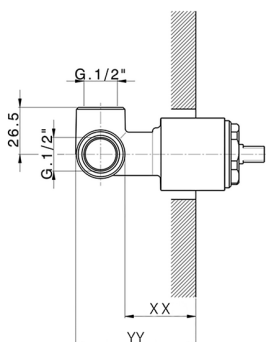

Concealed single lever shower mixer CONCEALED_ZA005300

MODEL **ZA005300**

Concealed single lever shower mixer, 1/2" concealed shower, without trim kit

AVAILABLE FINISHINGS

04 04 Without finishing

CHARACTERISTICS

Concealed **1**
 Cartridge Spare Parts **ZZ94035000**
35 mm Cartridge

Piastra/Plate/Plaque/Platte/Placa
 2-3mm: XX 27-47 YY 54-74
 10mm: XX 16-40 YY 43-68

2024-12-22