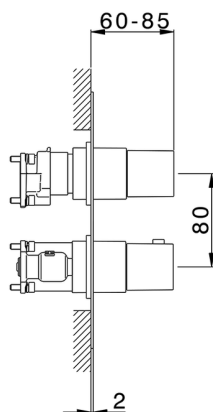

## Exposed part for Thermostatic One Box Valve ONE BOX\_RA0BT030

MODEL **RA0BT030**

Exposed part for Thermostatic One Box Valve, with 1-2-3 outlet deviator, Minimum depth of installation: 67 mm, without concealed part, for items ZA00B030-ZA00B031

### CHARACTERISTICS

Cartridge Spare Parts **24.04A.PP**

**8x20 Plus P Thermostatic Valve**

Installation **Concealed**

Required concealed parts **ZA00B031**

**ZA00B030**