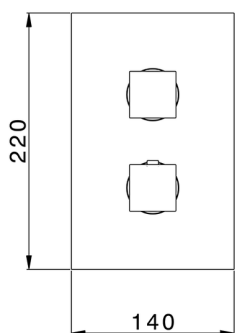

## Exposed part for Thermostatic One Box Valve ONE BOX\_RA0BT030

MODEL **RA0BT030**

Exposed part for Thermostatic One Box Valve, with 1-2-3 outlet deviator, Minimum depth of installation: 67 mm, without concealed part, for items ZA00B030-ZA00B031

### CHARACTERISTICS

Cartridge Spare Parts **24.04A.PP**

**8x20 Plus P Thermostatic Valve**

Installation **Concealed**

Required concealed parts **ZA00B031**

**ZA00B030**