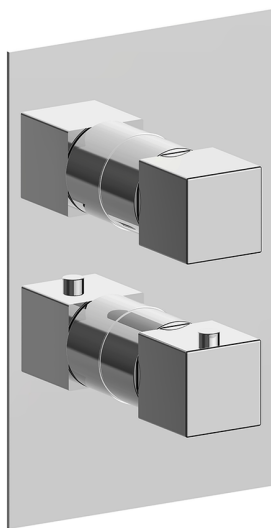

## Exposed part for Thermostatic One Box Valve ONE BOX\_RA0BT030

MODEL **RA0BT030**

Exposed part for Thermostatic One Box Valve, with 1-2-3 outlet deviator, Minimum depth of installation: 67 mm, without concealed part, for items ZA00B030-ZA00B031

### CHARACTERISTICS

Cartridge Spare Parts **24.04A.PP**

**8x20 Plus P Thermostatic Valve**

Installation **Concealed**

Required concealed parts **ZA00B031**

**ZA00B030**

### DeviaStop

The Cisal Devia Stop technology allows to adjust the water flow and to direct it to the selected output point (overhead soaker, hand shower, etc).