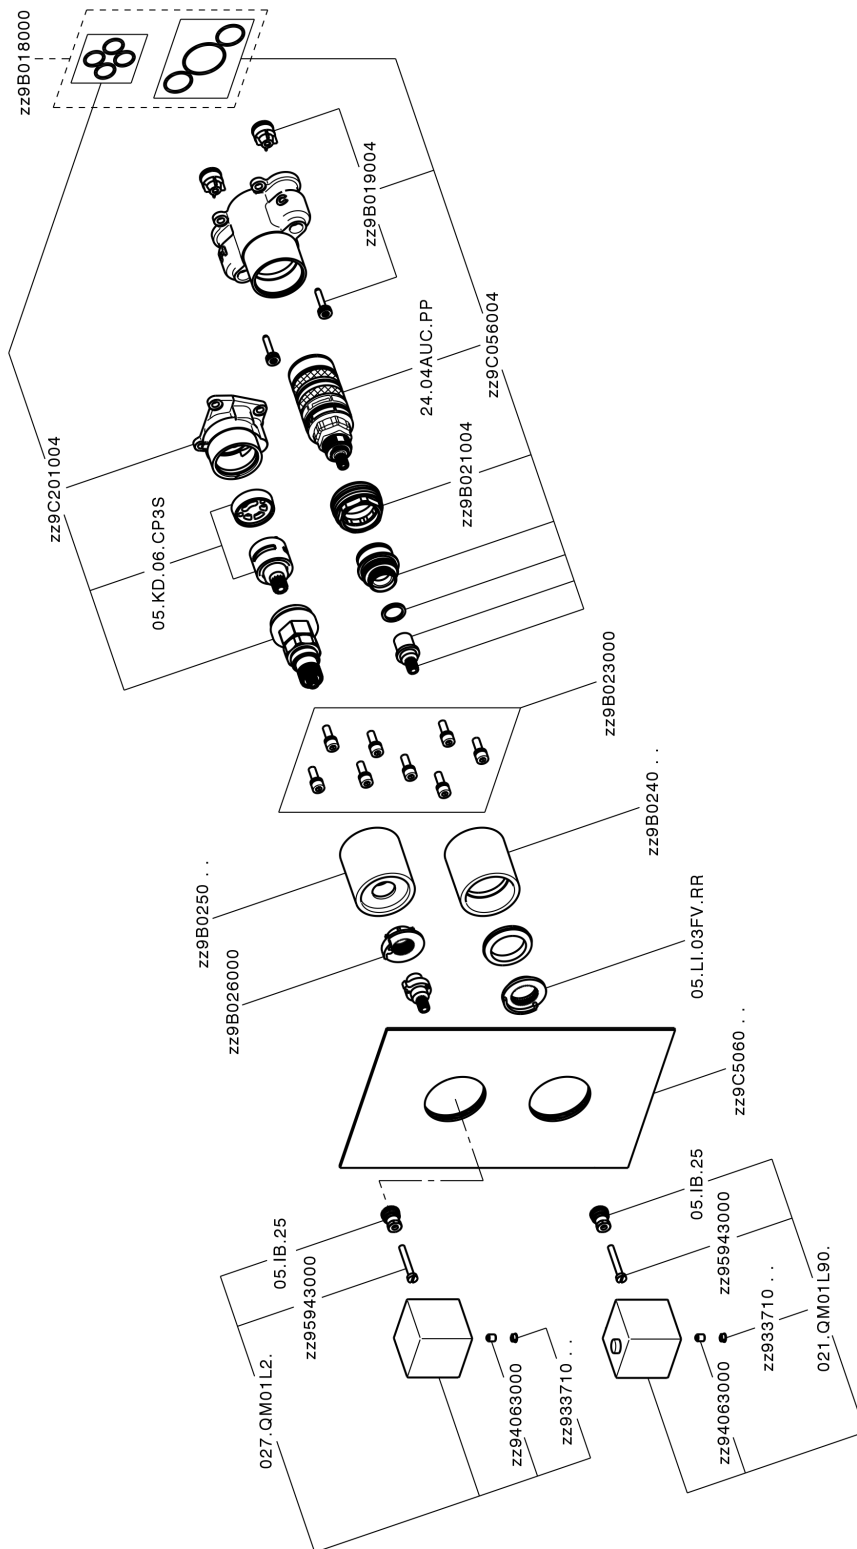

Exposed part for Thermostatic One Box Valve ONE BOX_RA0BT030

RA0BT030

<https://en.cisal.it/exposed-part-for-thermostatic-one-box-valve-one-box-ra0bt030>