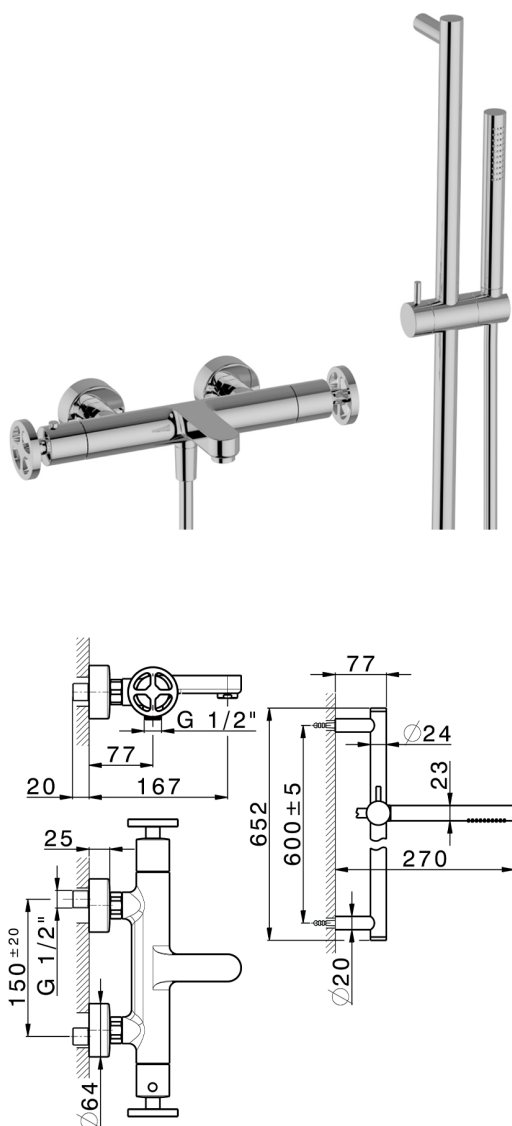

## Thermostatic bath-shower mixer with sliding bar GRACE\_MNS21016

MODEL **MNS21016**

Thermostatic bath-shower mixer with sliding bar, 60 cm slide rail kit with sliding bracket, 22,5 mm Brass One Spray handshower, 150 cm SUPREME smooth flexible hose

### AVAILABLE FINISHINGS

-  **21** 21 Chrome
-  **2F** 2F Brushed Nickel
-  **2W** 2W Brushed Gold
-  **5H** 5H Dark Brass Brushed
-  **5L** 5L Brushed Black Titanium
-  **6T** 6T Chrome/Matt Black

### CHARACTERISTICS

Cartridge Spare Parts **22.04A.AR - ZZ97279004**

**Argo 2 (long filter) Thermostatic Valve**

#### DeviaStop

The Cisal Devia Stop technology allows to adjust the water flow and to direct it to the selected output point (overhead soaker, hand shower, etc).