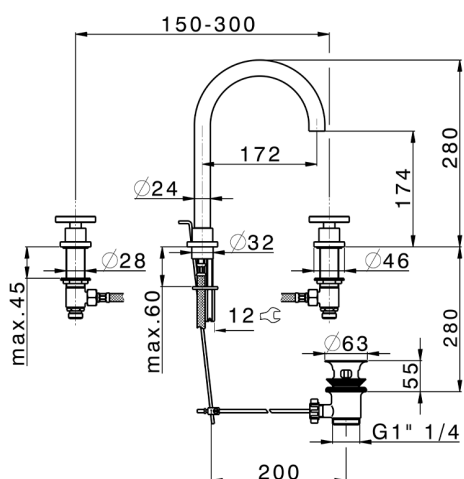

## 3 hole washbasin mixer GRACE\_MN001060

MODEL **MN001060**

3 hole washbasin mixer, with automatic 1"1/4 automatic pop-up waste