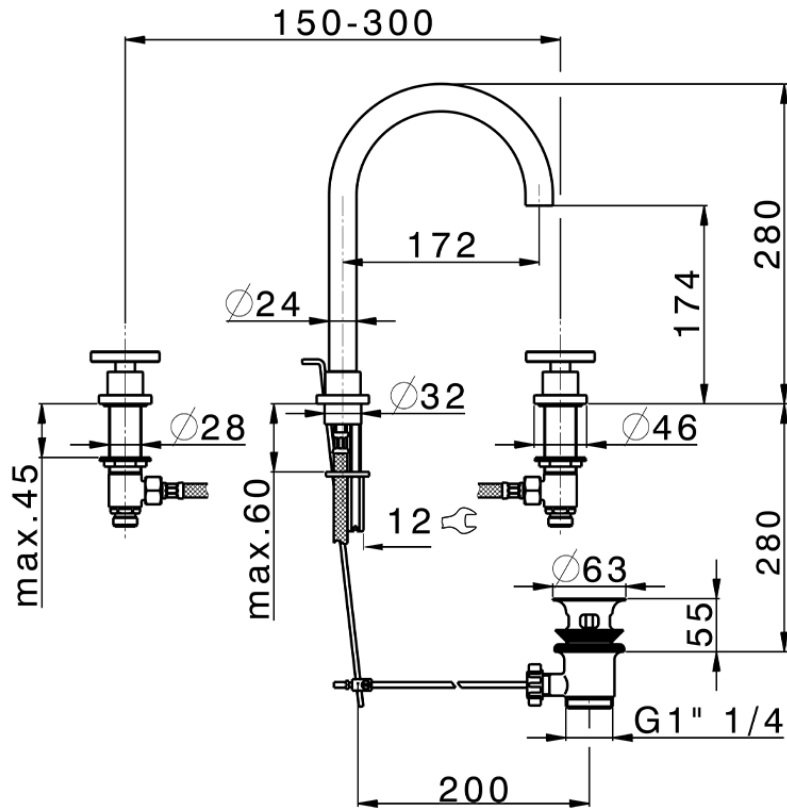

## 3 hole washbasin mixer GRACE\_MN001060

MN001060

<https://en.cisal.it/3-hole-washbasin-mixer-grace-mn001060>

2026-06-13