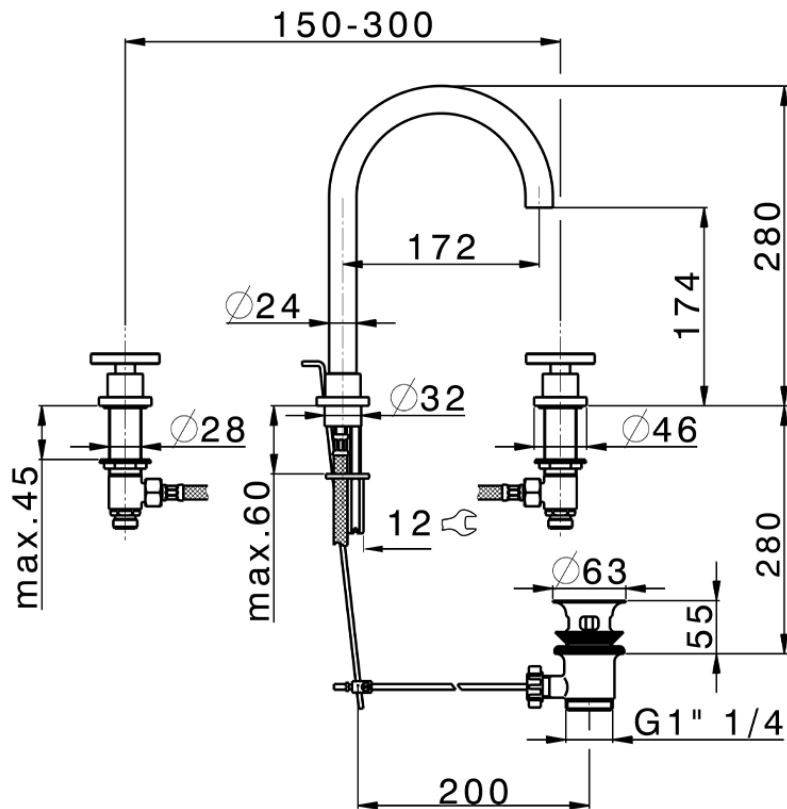

3 hole washbasin mixer GRACE_MN001060

MN001060

<https://en.cisal.it/3-hole-washbasin-mixer-grace-mn001060>

2026-04-09