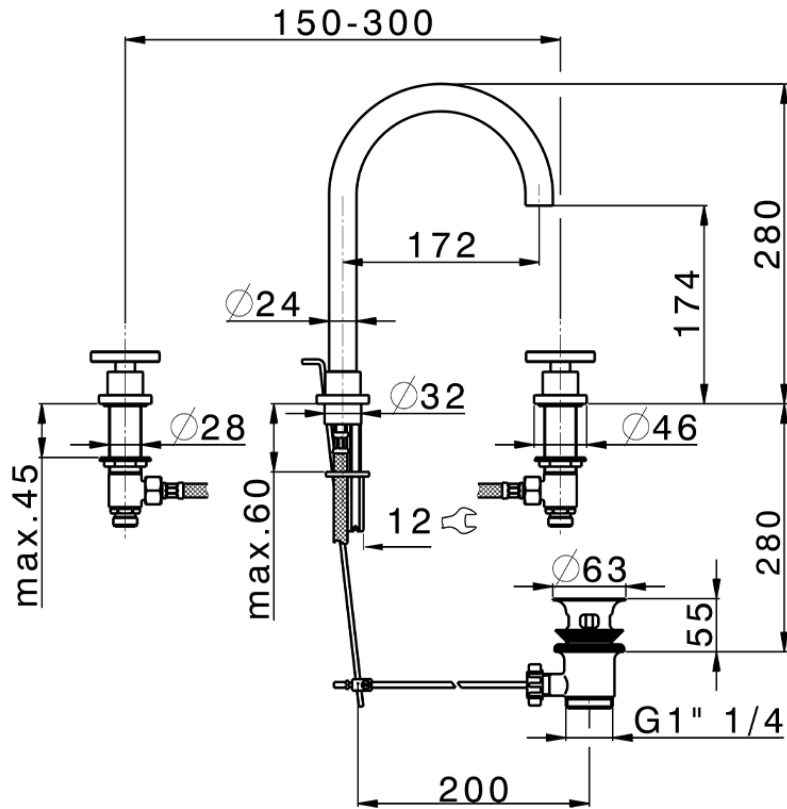

3 hole washbasin mixer GRACE_MN001060

MN001060

<https://en.cisal.it/3-hole-washbasin-mixer-grace-mn001060>

2026-04-30