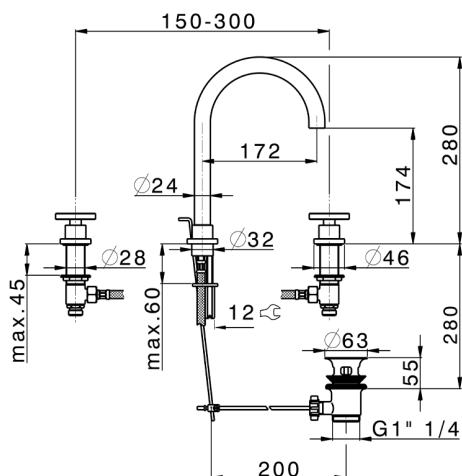

3 hole washbasin mixer GRACE_MN001060

MODEL **MN001060**

3 hole washbasin mixer, with automatic 1"1/4 automatic pop-up waste

AVAILABLE FINISHINGS

-  **21** 21 Chrome
-  **2F** 2F Brushed Nickel
-  **2W** 2W Brushed Gold
-  **5H** 5H Dark Brass Brushed
-  **5L** 5L Brushed Black Titanium
-  **6T** 6T Chrome/Matt Black