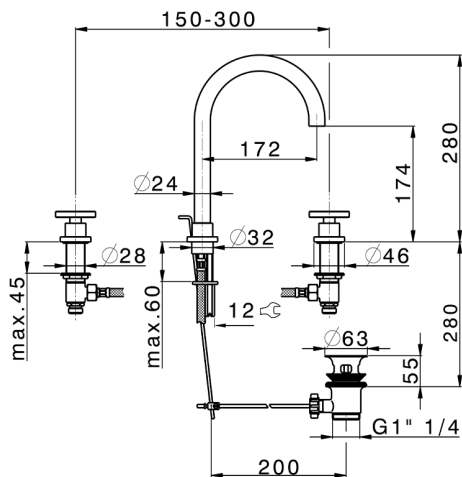

3 hole washbasin mixer GRACE_MN001060

MODEL **MN001060**

3 hole washbasin mixer, with automatic 1"1/4 automatic pop-up waste

AVAILABLE FINISHINGS

-  **21** 21 Chrome
-  **2F** 2F Brushed Nickel
-  **2W** 2W Brushed Gold
-  **5H** 5H Dark Brass Brushed
-  **5L** 5L Brushed Black Titanium
-  **6T** 6T Chrome/Matt Black