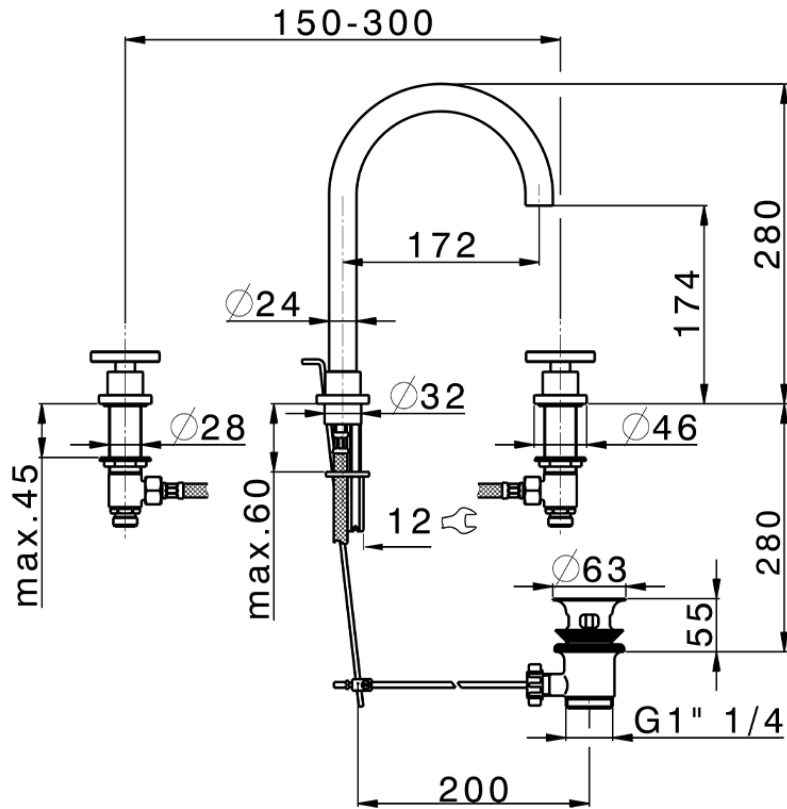

3 hole washbasin mixer GRACE_MN001060

MN001060

<https://en.cisal.it/3-hole-washbasin-mixer-grace-mn001060>

2026-06-14