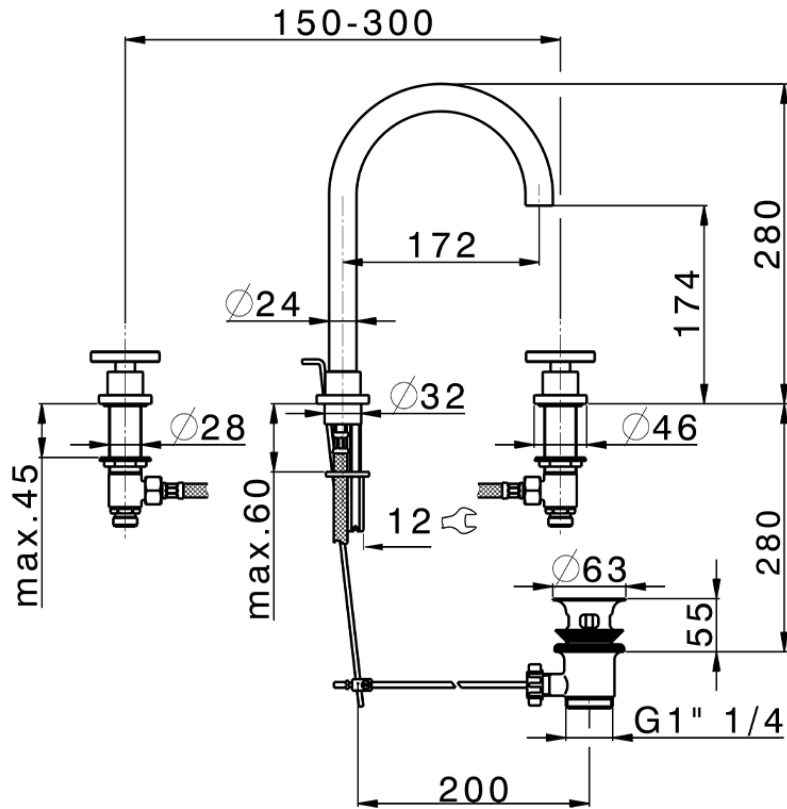

3 hole washbasin mixer GRACE_MN001060

MN001060

<https://en.cisal.it/3-hole-washbasin-mixer-grace-mn001060>

2026-04-09