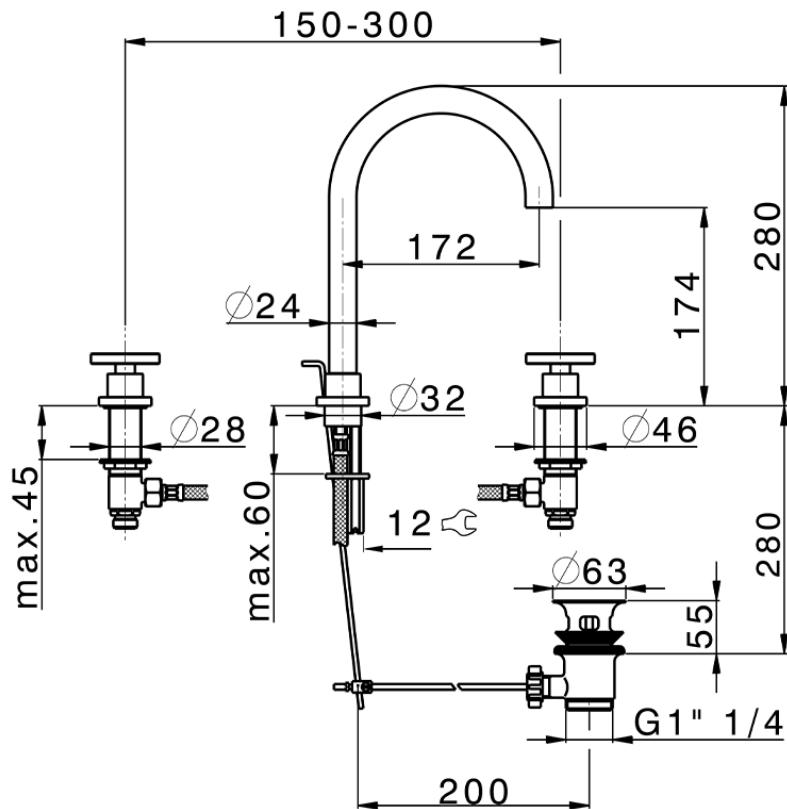

3 hole washbasin mixer GRACE_MN001060

MN001060

<https://en.cisal.it/3-hole-washbasin-mixer-grace-mn001060>

2026-05-20