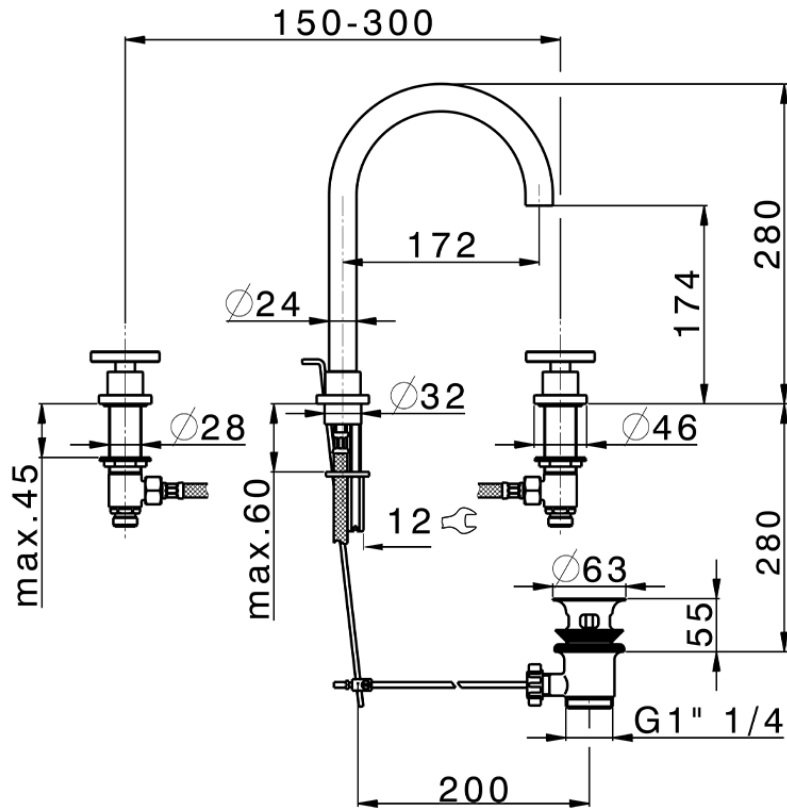

3 hole washbasin mixer GRACE_MN001060

MN001060

<https://en.cisal.it/3-hole-washbasin-mixer-grace-mn001060>

2026-06-13