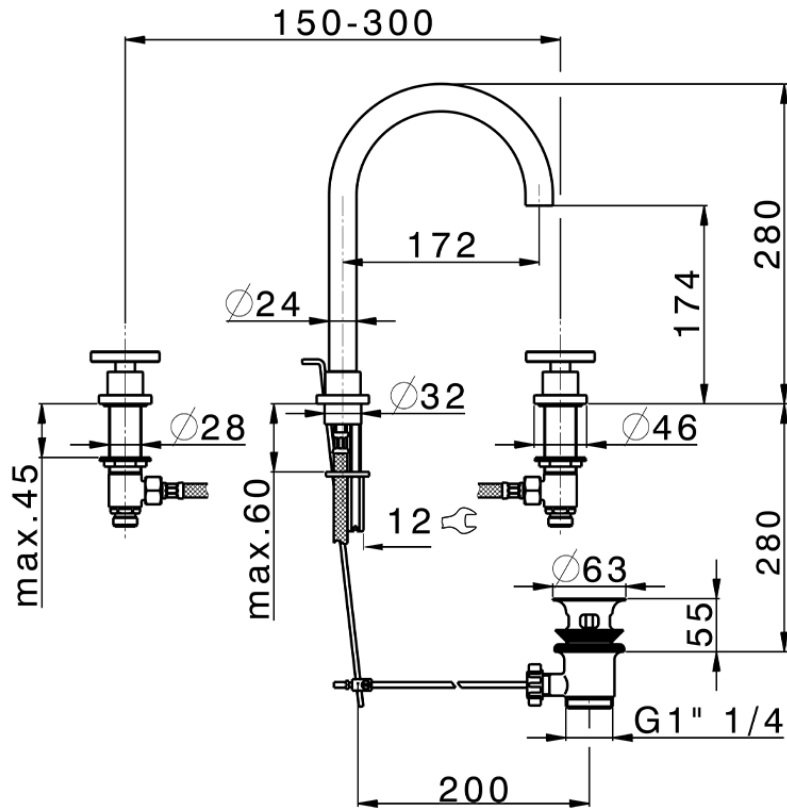

3 hole washbasin mixer GRACE_MN001060

MN001060

<https://en.cisal.it/3-hole-washbasin-mixer-grace-mn001060>

2026-04-29