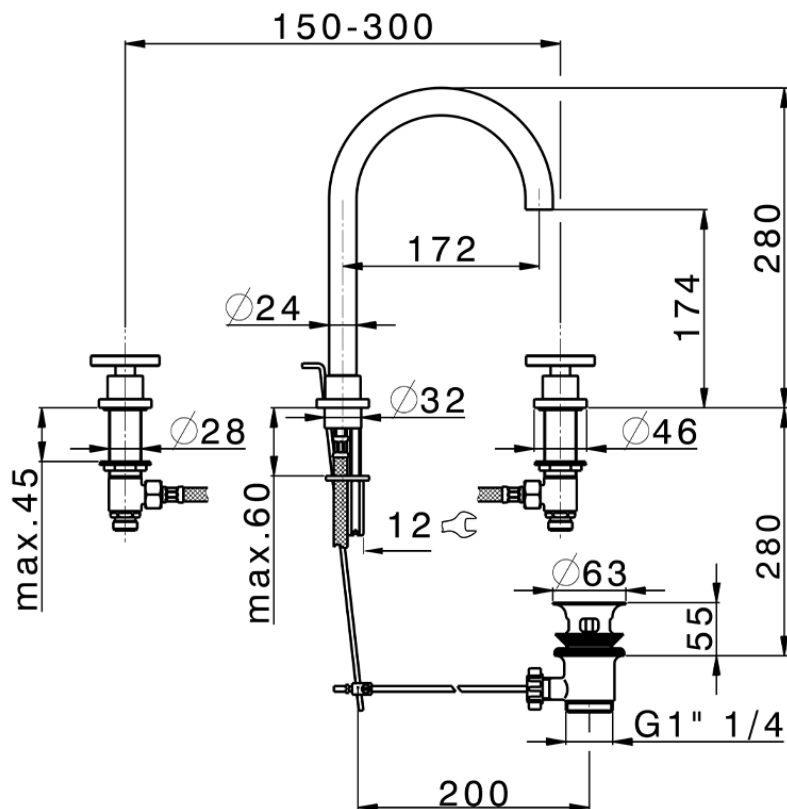

## 3 hole washbasin mixer GRACE\_MN001060

MN001060

<https://en.cisal.it/3-hole-washbasin-mixer-grace-mn001060>

2026-05-20