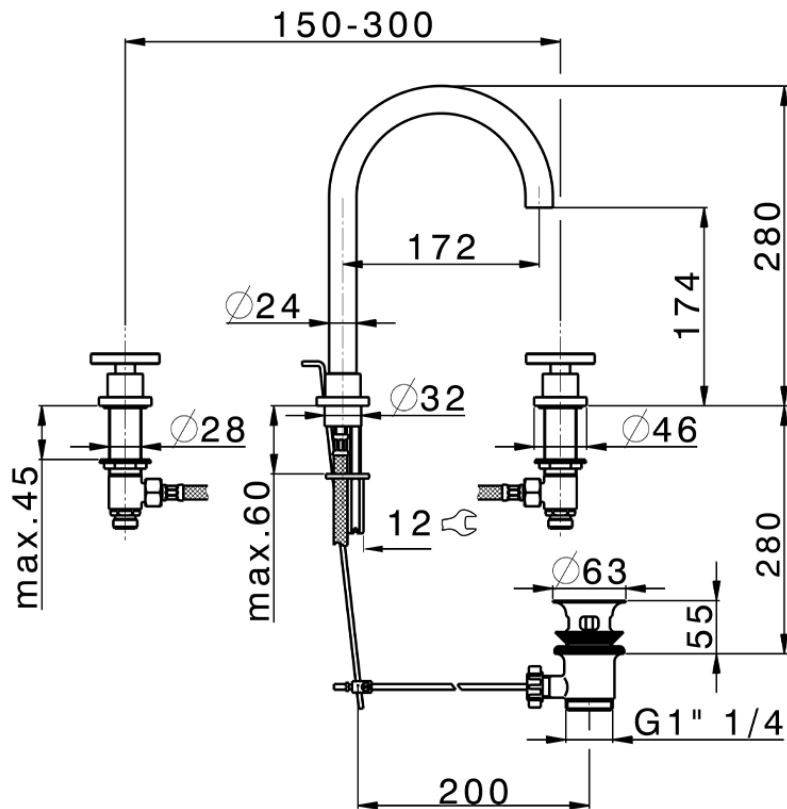

3 hole washbasin mixer GRACE_MN001060

MN001060

<https://en.cisal.it/3-hole-washbasin-mixer-grace-mn001060>

2026-04-29