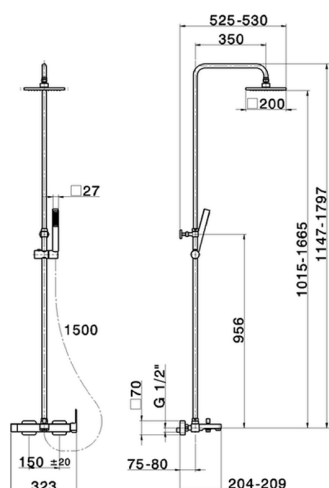

## 3-functions single lever bath set SHOWER COLUMNS\_RR004120

MODEL **RR004120**

3-functions single lever bath set, 2 outlet diverter, adjustable riser column, sliding shower bracket, ABS 27x27mm one spray minimalist square handshower, 200x200 mm ABS square showerhead, 150 cm smooth SILVERFLEX Flexible Hose

AVAILABLE FINISHINGS

CHARACTERISTICS

Cartridge Spare Parts **ZZ95409000**

**35 mm Cartridge**

### EcoStop

EcoStop feature limits water flow to approximately 50% of maximum output with one point of resistance on setting. Push slightly past the middle stop only when full water output is required. This will save water up to 50%.