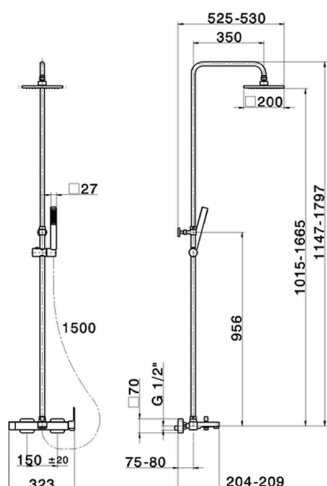

3-functions single lever bath set SHOWER COLUMNS_RR004120

MODEL **RR004120**

3-functions single lever bath set, 2 outlet diverter, adjustable riser column, sliding shower bracket, ABS 27x27mm one spray minimalist square handshower, 200x200 mm ABS square showerhead, 150 cm smooth SILVERFLEX Flexible Hose

AVAILABLE FINISHINGS

CHARACTERISTICS

Cartridge Spare Parts **ZZ95409000**

35 mm Cartridge

EcoStop

EcoStop feature limits water flow to approximately 50% of maximum output with one point of resistance on setting. Push slightly past the middle stop only when full water output is required. This will save water up to 50%.

DeviaStop

The Cisal Devia Stop technology allows to adjust the water flow and to direct it to the selected output point (overhead soaker, hand shower, etc).

2026-04-08