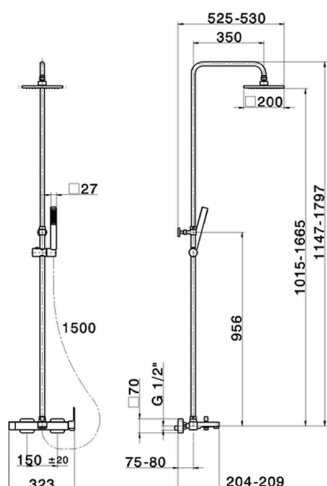

3-functions single lever bath set SHOWER COLUMNS_RR004120

MODEL **RR004120**

3-functions single lever bath set, 2 outlet diverter, adjustable riser column, sliding shower bracket, ABS 27x27mm one spray minimalist square handshower, 200x200 mm ABS square showerhead, 150 cm smooth SILVERFLEX Flexible Hose

AVAILABLE FINISHINGS

CHARACTERISTICS

Cartridge Spare Parts **ZZ95409000**

35 mm Cartridge

EcoStop

EcoStop feature limits water flow to approximately 50% of maximum output with one point of resistance on setting. Push slightly past the middle stop only when full water output is required. This will save water up to 50%.

DeviaStop

The Cisal Devia Stop technology allows to adjust the water flow and to direct it to the selected output point (overhead soaker, hand shower, etc).

2026-06-13