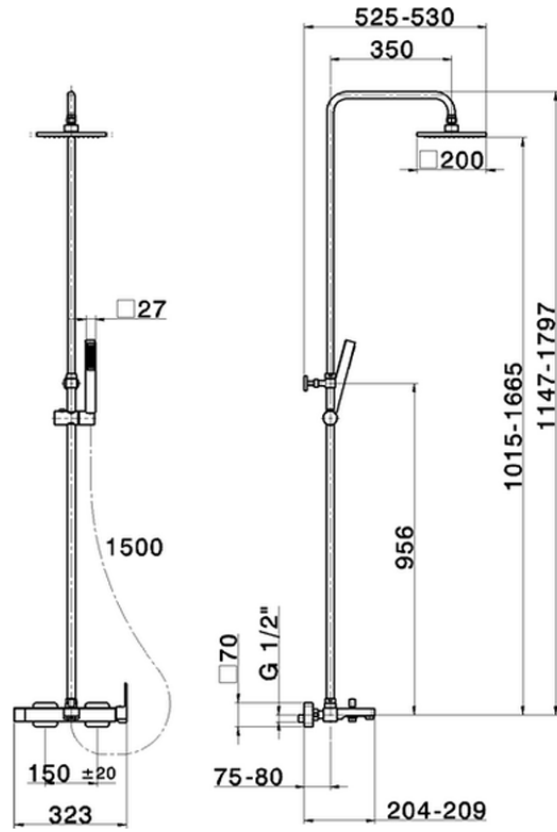

3-functions single lever bath set SHOWER COLUMNS_RR004120

RR004120

<https://en.cisal.it/3-functions-single-lever-bath-set-shower-columns-rr004120>

2026-04-29