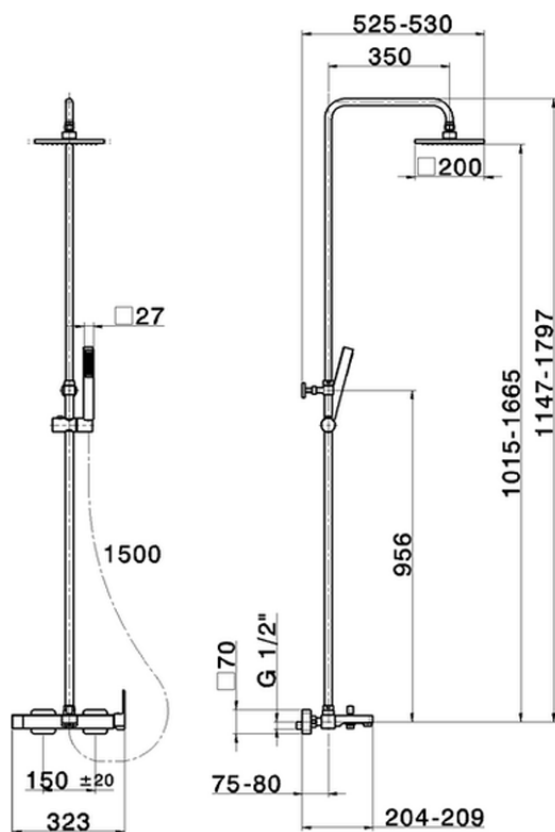

3-functions single lever bath set SHOWER COLUMNS_RR004120

RR004120

<https://en.cisal.it/3-functions-single-lever-bath-set-shower-columns-rr004120>

2026-05-20