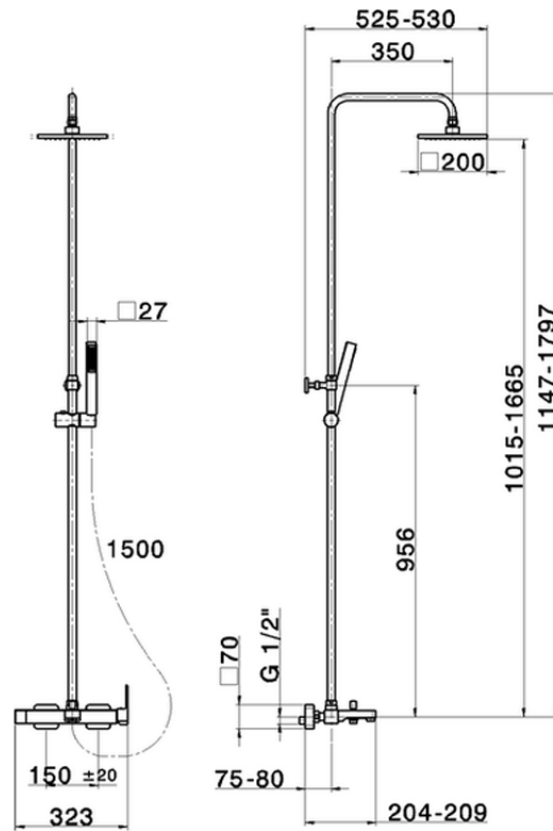

3-functions single lever bath set SHOWER COLUMNS_RR004120

RR004120

<https://en.cisal.it/3-functions-single-lever-bath-set-shower-columns-rr004120>

2026-06-14