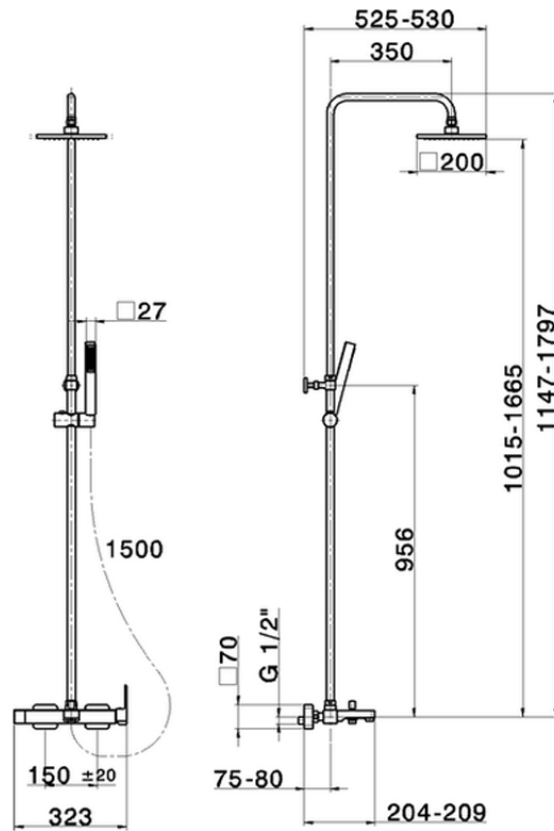

3-functions single lever bath set SHOWER COLUMNS_RR004120

RR004120

<https://en.cisal.it/3-functions-single-lever-bath-set-shower-columns-rr004120>

2026-04-08