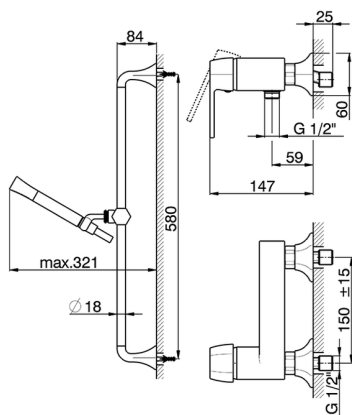

## Single lever shower mixer, with shower set **CH000464**

MODEL **CH000464**

Single lever shower mixer, with shower set, 58 cm slide rail kit with sliding bracket, Chérie Brass one spray handshower, 150 cm SUPREME smooth flexible hose

### CHARACTERISTICS

Cartridge Spare Parts **ZZ93196000**

**38 mm Cartridge**

2024-12-22