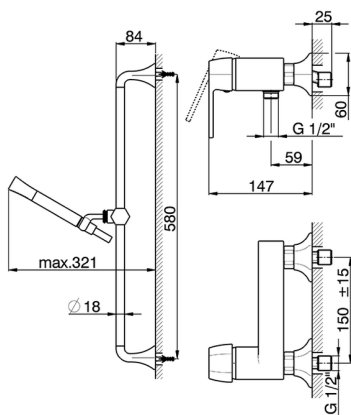

Single lever shower mixer, with shower set **CH000464**

MODEL **CH000464**

Single lever shower mixer, with shower set, 58 cm slide rail kit with sliding bracket, Chérie Brass one spray handshower, 150 cm SUPREME smooth flexible hose

AVAILABLE FINISHINGS

- 
6T 6T Chrome/Matt Black
- 
7C 7C Gold/Matt Black
- 
7D 7D Polished Nickel/Matt Black
- 
7E 7E Rose Gold/Matt Black

CHARACTERISTICS

Cartridge Spare Parts **ZZ93196000**

38 mm Cartridge