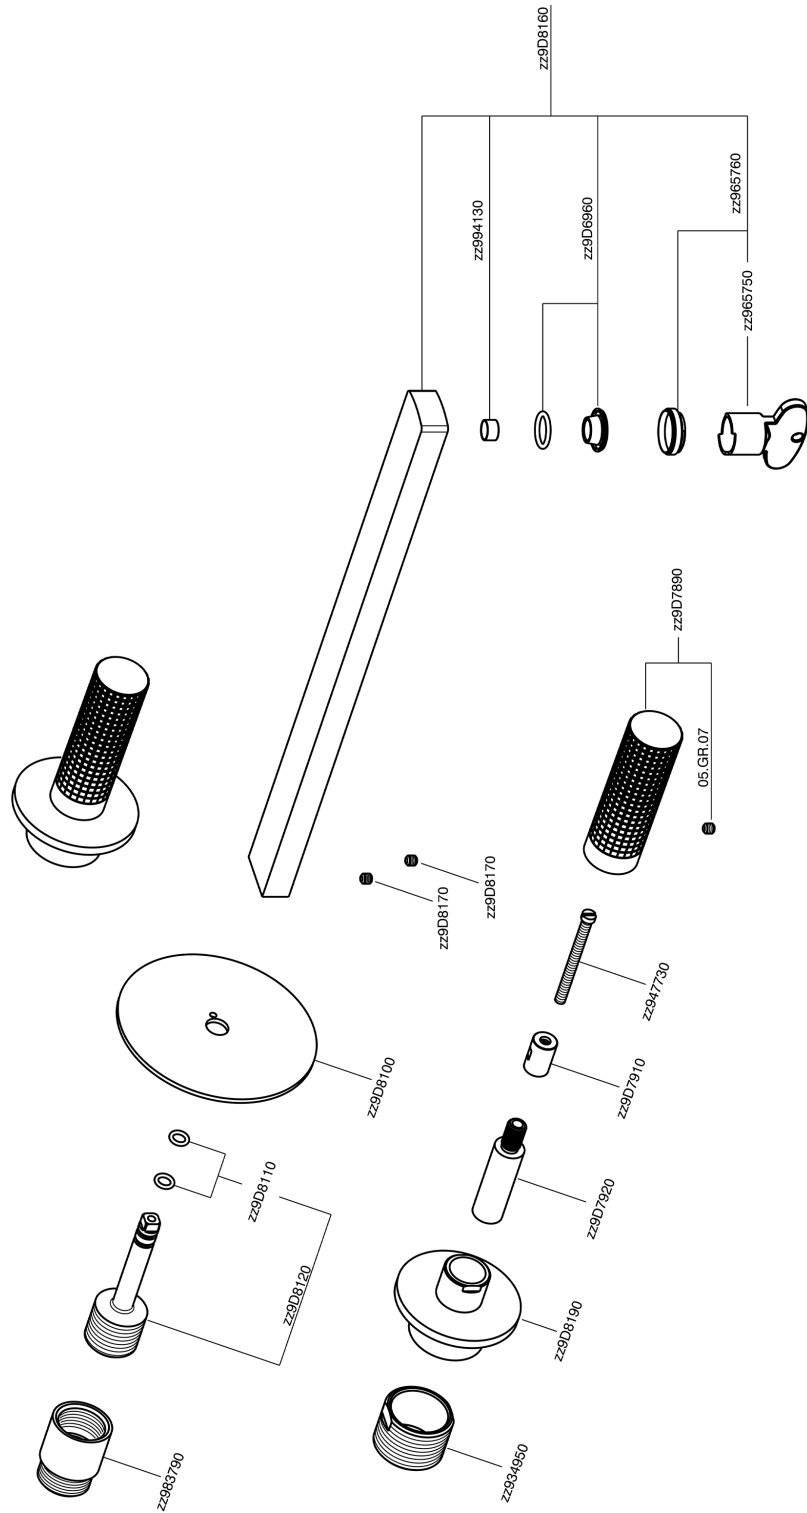

## Exposed part for concealed washbasin mixer NUANCE X32\_X2013511

MODEL **X2013511**

Exposed part for concealed washbasin mixer, without concealed part, for item ZA033510, Inox AISI 316L

### CHARACTERISTICS

Installation **Concealed**  
 Required concealed parts **ZA033510**

## Exposed part for concealed washbasin mixer NUANCE X32\_X2013511

X2013511

<https://en.cisal.it/exposed-part-for-concealed-washbasin-mixer-nuance-x32-x2013511>

## Concealed washbasin mixer CONCEALED\_ZA033510

MODEL **ZA033510**

Concealed washbasin mixer, with two right headvalves

AVAILABLE FINISHINGS

**04** 04 Without finishing

CHARACTERISTICS

Concealed **1**

2026-04-30