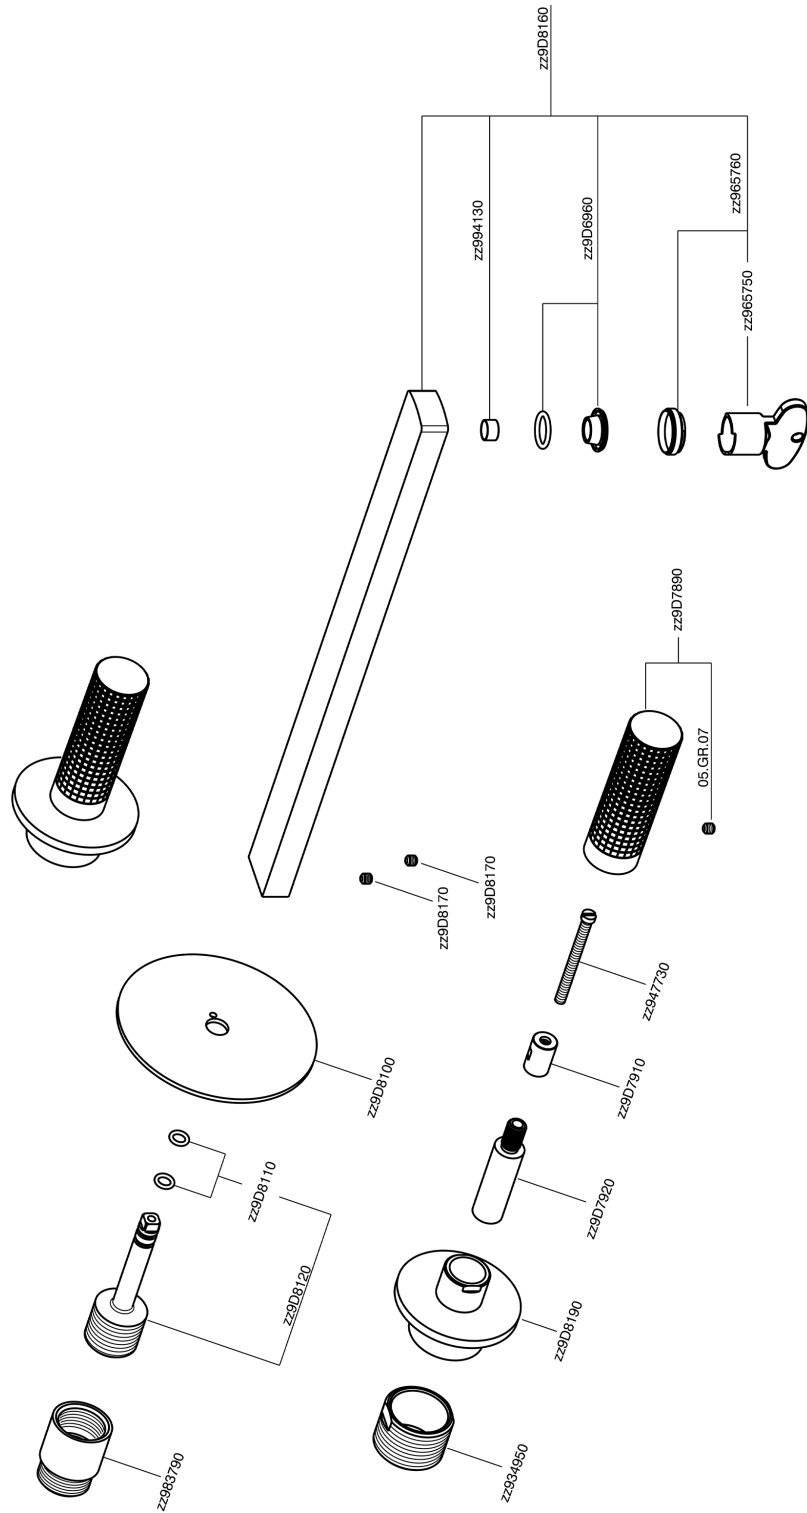

Exposed part for concealed washbasin mixer NUANCE X32_X2013511

MODEL **X2013511**

Exposed part for concealed washbasin mixer, without concealed part, for item ZA033510, Inox AISI 316L

AVAILABLE FINISHINGS

-  **D1** D1 Brushed Inox
-  **5H** 5H Dark Brass Brushed
-  **5L** 5L Brushed Black Titanium
-  **5N** 5N Brushed Rose Gold

CHARACTERISTICS

Installation **Concealed**
 Required concealed parts **ZA033510**

Exposed part for concealed washbasin mixer NUANCE X32_X2013511

X2013511

<https://en.cisal.it/exposed-part-for-concealed-washbasin-mixer-nuance-x32-x2013511>

Concealed washbasin mixer CONCEALED_ZA033510

MODEL **ZA033510**

Concealed washbasin mixer, with two right headvalves

AVAILABLE FINISHINGS

CHARACTERISTICS

Concealed **1**

2026-04-08