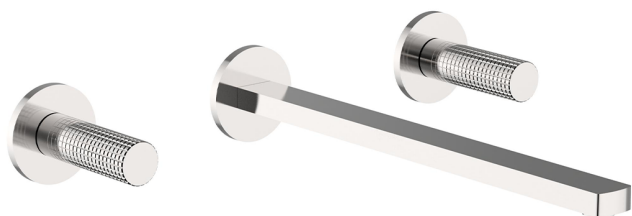

## Exposed part for concealed washbasin mixer NUANCE X32\_X2013511

MODEL **X2013511**

Exposed part for concealed washbasin mixer, without concealed part, for item ZA033510, Inox AISI 316L

### AVAILABLE FINISHINGS

-  **D1** D1 Brushed Inox
-  **5H** 5H Dark Brass Brushed
-  **5L** 5L Brushed Black Titanium
-  **5N** 5N Brushed Rose Gold

## Exposed part for concealed washbasin mixer NUANCE X32\_X2013511

X2013511

<https://en.cisal.it/exposed-part-for-concealed-washbasin-mixer-nuance-x32-x2013511>

## Concealed washbasin mixer CONCEALED\_ZA033510

MODEL **ZA033510**

Concealed washbasin mixer, with two right headvalves

AVAILABLE FINISHINGS

**04** 04 Without finishing

CHARACTERISTICS

Concealed **1**

2026-04-30