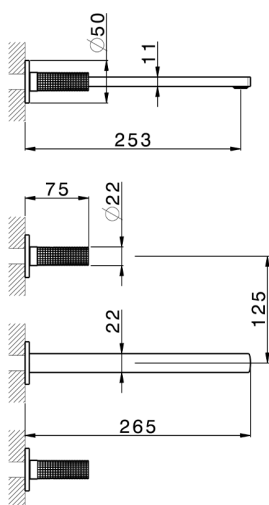

Exposed part for concealed washbasin mixer NUANCE X32_X2013511

MODEL **X2013511**

Exposed part for concealed washbasin mixer, without concealed part, for item ZA033510, Inox AISI 316L

AVAILABLE FINISHINGS

- **D1** D1 Brushed Inox
- **5H** 5H Dark Brass Brushed
- **5L** 5L Brushed Black Titanium
- **5N** 5N Brushed Rose Gold

CHARACTERISTICS

Installation **Concealed**
Required concealed parts **ZA033510**