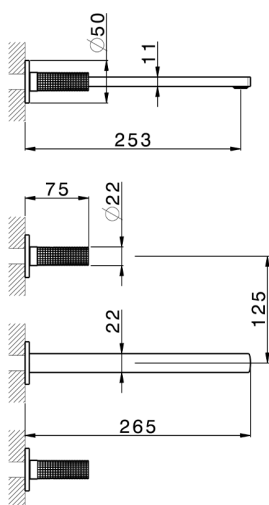

Exposed part for concealed washbasin mixer NUANCE X32_X2013511

MODEL **X2013511**

Exposed part for concealed washbasin mixer, without concealed part, for item ZA033510, Inox AISI 316L

AVAILABLE FINISHINGS

-  **D1** D1 Brushed Inox
-  **5H** 5H Dark Brass Brushed
-  **5L** 5L Brushed Black Titanium
-  **5N** 5N Brushed Rose Gold

CHARACTERISTICS

Installation **Concealed**
 Required concealed parts **ZA033510**

Exposed part for concealed washbasin mixer NUANCE X32_X2013511

X2013511

<https://en.cisal.it/exposed-part-for-concealed-washbasin-mixer-nuance-x32-x2013511>

Concealed washbasin mixer CONCEALED_ZA033510

MODEL **ZA033510**

Concealed washbasin mixer, with two right headvalves

AVAILABLE FINISHINGS

CHARACTERISTICS

Concealed **1**

2026-04-08