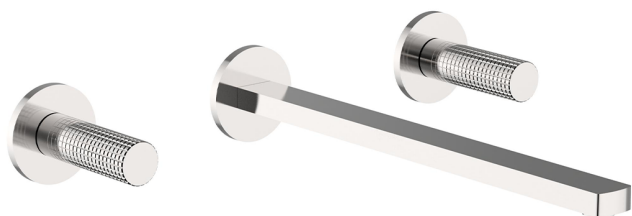

Exposed part for concealed washbasin mixer NUANCE X32_X2013511

MODEL **X2013511**

Exposed part for concealed washbasin mixer, without concealed part, for item ZA033510, Inox AISI 316L

AVAILABLE FINISHINGS

-  **D1** D1 Brushed Inox
-  **5H** 5H Dark Brass Brushed
-  **5L** 5L Brushed Black Titanium
-  **5N** 5N Brushed Rose Gold

CHARACTERISTICS

Installation **Concealed**
 Required concealed parts **ZA033510**

Exposed part for concealed washbasin mixer NUANCE X32_X2013511

X2013511

<https://en.cisal.it/exposed-part-for-concealed-washbasin-mixer-nuance-x32-x2013511>

Concealed washbasin mixer CONCEALED_ZA033510

MODEL **ZA033510**

Concealed washbasin mixer, with two right headvalves

AVAILABLE FINISHINGS

CHARACTERISTICS

Concealed **1**

2026-04-08