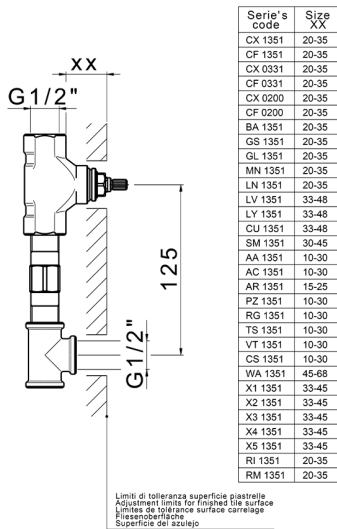

## Exposed part for concealed washbasin mixer NUANCE X32\_X2013511

X2013511

<https://en.cisal.it/exposed-part-for-concealed-washbasin-mixer-nuance-x32-x2013511>

## Concealed washbasin mixer CONCEALED\_ZA033510

MODEL **ZA033510**

Concealed washbasin mixer, with two right headvalves

AVAILABLE FINISHINGS

**04** 04 Without finishing

CHARACTERISTICS

Concealed **1**

2026-04-30