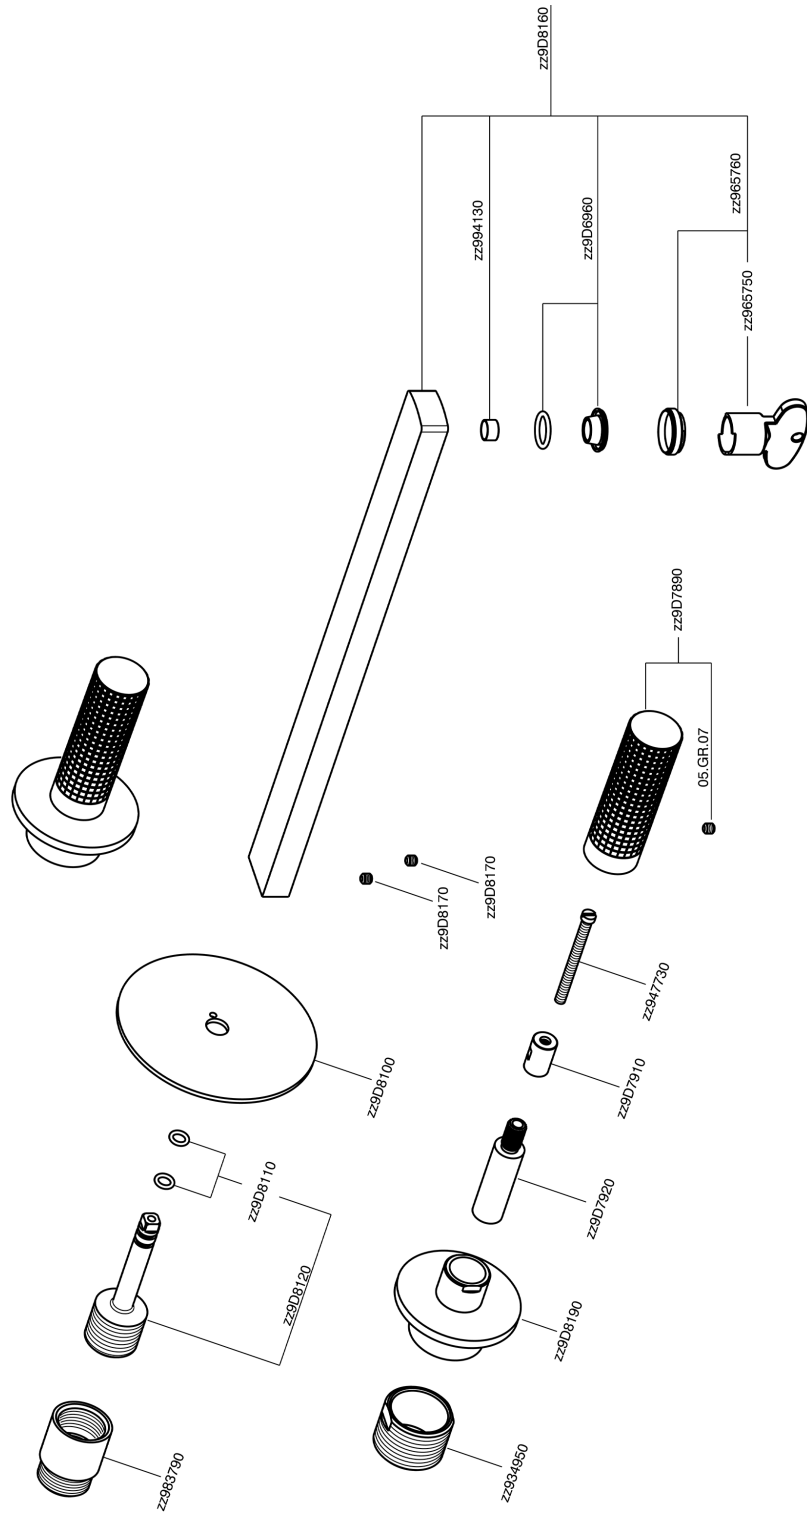

Exposed part for concealed washbasin mixer NUANCE X32_X2013511

X2013511

<https://en.cisal.it/exposed-part-for-concealed-washbasin-mixer-nuance-x32-x2013511>

Concealed washbasin mixer CONCEALED_ZA033510

ZA033510

<https://en.cisal.it/concealed-washbasin-mixer-concealed-za033510>

2026-04-08