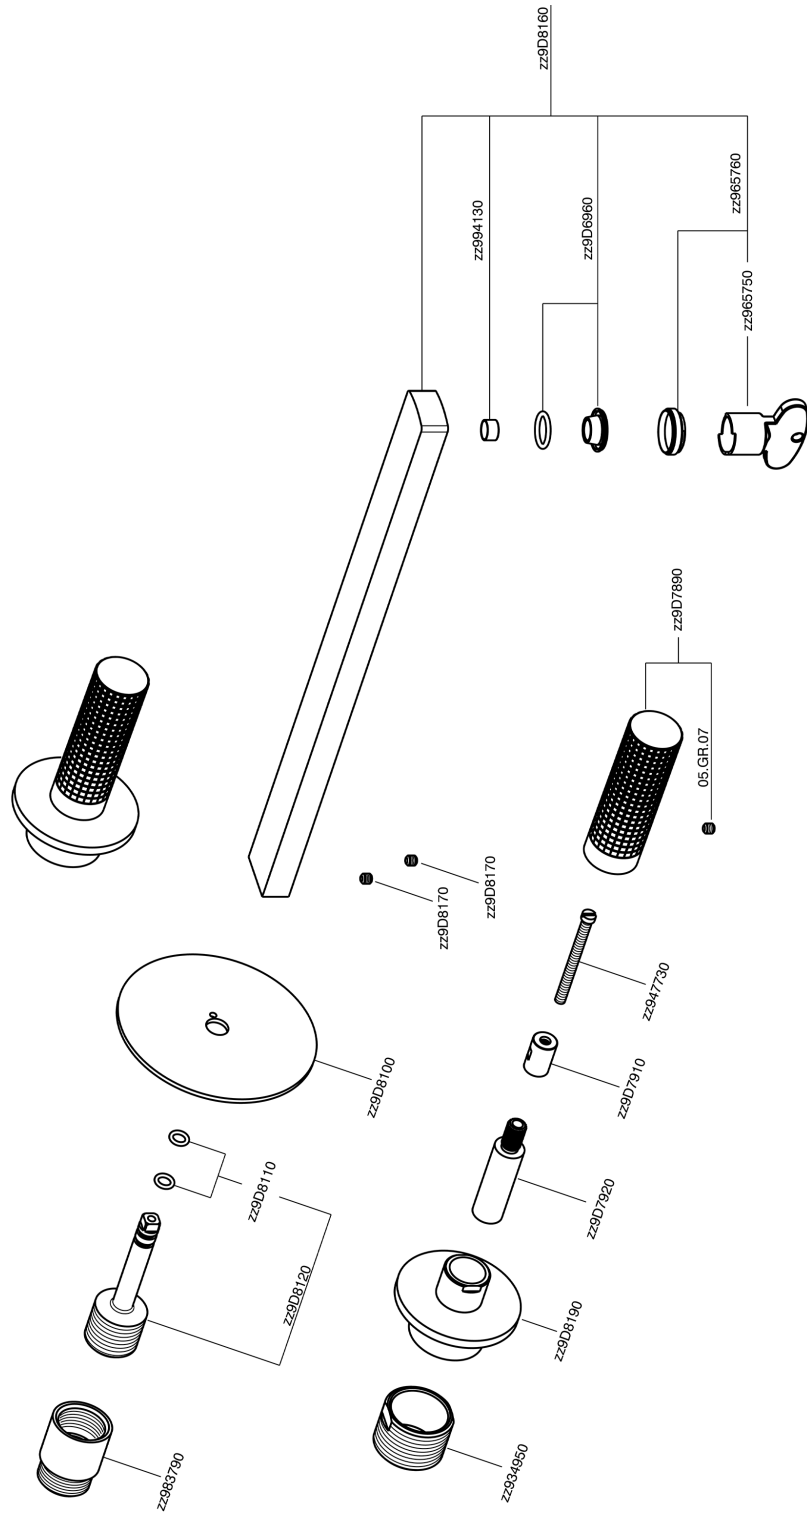

## Exposed part for concealed washbasin mixer NUANCE X32\_X2013511

X2013511

<https://en.cisal.it/exposed-part-for-concealed-washbasin-mixer-nuance-x32-x2013511>

## Concealed washbasin mixer CONCEALED\_ZA033510

ZA033510

<https://en.cisal.it/concealed-washbasin-mixer-concealed-za033510>

2026-06-14