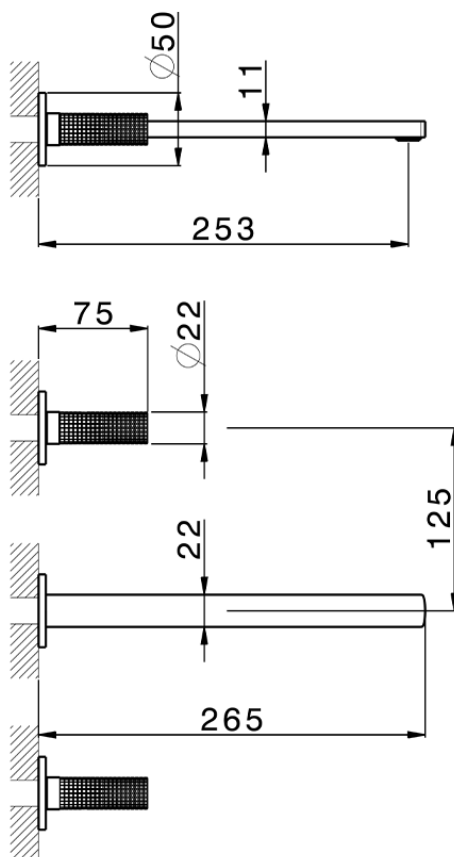

Exposed part for concealed washbasin mixer NUANCE X32_X2013511

X2013511

<https://en.cisal.it/exposed-part-for-concealed-washbasin-mixer-nuance-x32-x2013511>

Serie's code	Size XX
CX 1351	20-35
CF 1351	20-35
CX 0331	20-35
CF 0331	20-35
CX 0200	20-35
CF 0200	20-35
BA 1351	20-35
GS 1351	20-35
GL 1351	20-35
MN 1351	20-35
LN 1351	20-35
LV 1351	33-48
LY 1351	33-48
CU 1351	33-48
SM 1351	30-45
AA 1351	10-30
AC 1351	10-30
AR 1351	15-25
PZ 1351	10-30
RG 1351	10-30
TS 1351	10-30
VT 1351	10-30
CS 1351	10-30
WA 1351	45-68
X1 1351	33-45
X2 1351	33-45
X3 1351	33-45
X4 1351	33-45
X5 1351	33-45
RI 1351	20-35
RM 1351	20-35

Limiti di tolleranza superficie piastrelle
 Adjustment limits for finished tile surface
 Limites de tolérance surface carrelage
 Fliesenoberfläche
 Superficie del azulejo

ZA033510

<https://en.cisal.it/concealed-washbasin-mixer-concealed-za033510>