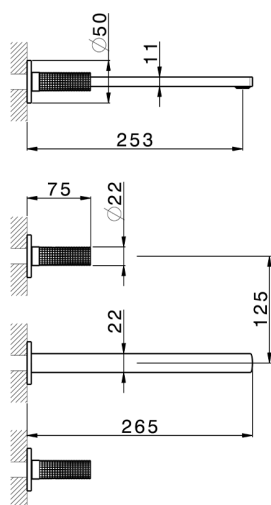

Exposed part for concealed washbasin mixer NUANCE X32_X2013511

MODEL **X2013511**

Exposed part for concealed washbasin mixer, without concealed part, for item ZA033510, Inox AISI 316L

AVAILABLE FINISHINGS

-  **D1** D1 Brushed Inox
-  **5H** 5H Dark Brass Brushed
-  **5L** 5L Brushed Black Titanium
-  **5N** 5N Brushed Rose Gold

CHARACTERISTICS

Installation **Concealed**

Required concealed parts **ZA033510**

Exposed part for concealed washbasin mixer NUANCE X32_X2013511

X2013511

<https://en.cisal.it/exposed-part-for-concealed-washbasin-mixer-nuance-x32-x2013511>

Concealed washbasin mixer CONCEALED_ZA033510

MODEL **ZA033510**

Concealed washbasin mixer, with two right headvalves

AVAILABLE FINISHINGS

CHARACTERISTICS

Concealed **1**

2026-05-20