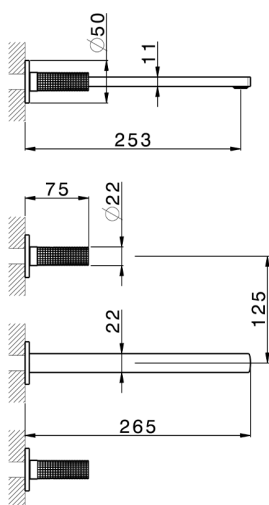

Exposed part for concealed washbasin mixer NUANCE X32_X2013511

MODEL **X2013511**

Exposed part for concealed washbasin mixer, without concealed part, for item ZA033510, Inox AISI 316L

AVAILABLE FINISHINGS

-  **D1** D1 Brushed Inox
-  **5H** 5H Dark Brass Brushed
-  **5L** 5L Brushed Black Titanium
-  **5N** 5N Brushed Rose Gold

CHARACTERISTICS

Installation **Concealed**
 Required concealed parts **ZA033510**

Exposed part for concealed washbasin mixer NUANCE X32_X2013511

X2013511

<https://en.cisal.it/exposed-part-for-concealed-washbasin-mixer-nuance-x32-x2013511>

Concealed washbasin mixer CONCEALED_ZA033510

MODEL **ZA033510**

Concealed washbasin mixer, with two right headvalves

AVAILABLE FINISHINGS

 **04** 04 Without finishing

CHARACTERISTICS

Concealed **1**

2026-04-10