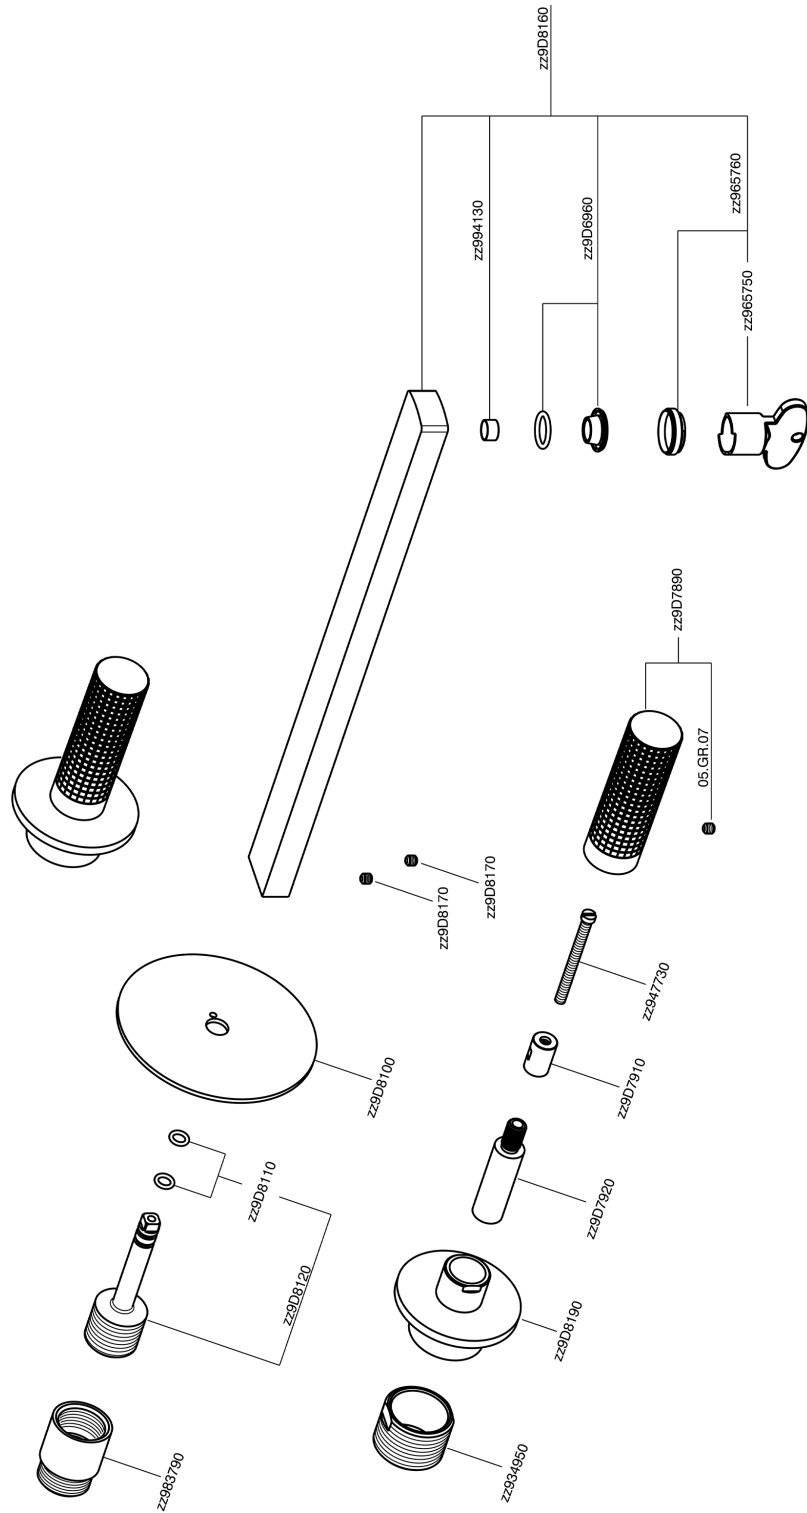

Exposed part for concealed washbasin mixer NUANCE X32_X2013511

MODEL **X2013511**

Exposed part for concealed washbasin mixer, without concealed part, for item ZA033510, Inox AISI 316L

AVAILABLE FINISHINGS

-  **D1** D1 Brushed Inox
-  **5H** 5H Dark Brass Brushed
-  **5L** 5L Brushed Black Titanium
-  **5N** 5N Brushed Rose Gold

CHARACTERISTICS

Installation **Concealed**
 Required concealed parts **ZA033510**

Exposed part for concealed washbasin mixer NUANCE X32_X2013511

X2013511

<https://en.cisal.it/exposed-part-for-concealed-washbasin-mixer-nuance-x32-x2013511>

Concealed washbasin mixer CONCEALED_ZA033510

MODEL **ZA033510**

Concealed washbasin mixer, with two right headvalves

AVAILABLE FINISHINGS

 **04** 04 Without finishing

CHARACTERISTICS

Concealed **1**

2026-04-10