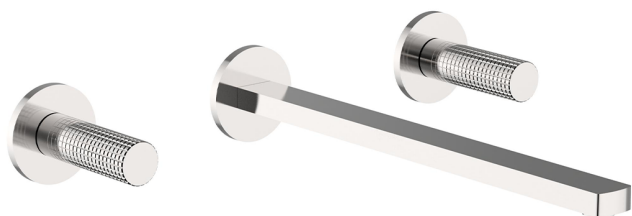

Exposed part for concealed washbasin mixer NUANCE X32_X2013511

MODEL **X2013511**

Exposed part for concealed washbasin mixer, without concealed part, for item ZA033510, Inox AISI 316L

AVAILABLE FINISHINGS

-  **D1** D1 Brushed Inox
-  **5H** 5H Dark Brass Brushed
-  **5L** 5L Brushed Black Titanium
-  **5N** 5N Brushed Rose Gold

CHARACTERISTICS

Installation **Concealed**
 Required concealed parts **ZA033510**

Exposed part for concealed washbasin mixer NUANCE X32_X2013511

X2013511

<https://en.cisal.it/exposed-part-for-concealed-washbasin-mixer-nuance-x32-x2013511>

Concealed washbasin mixer CONCEALED_ZA033510

MODEL **ZA033510**

Concealed washbasin mixer, with two right headvalves

AVAILABLE FINISHINGS

 **04** 04 Without finishing

CHARACTERISTICS

Concealed **1**

2026-04-10