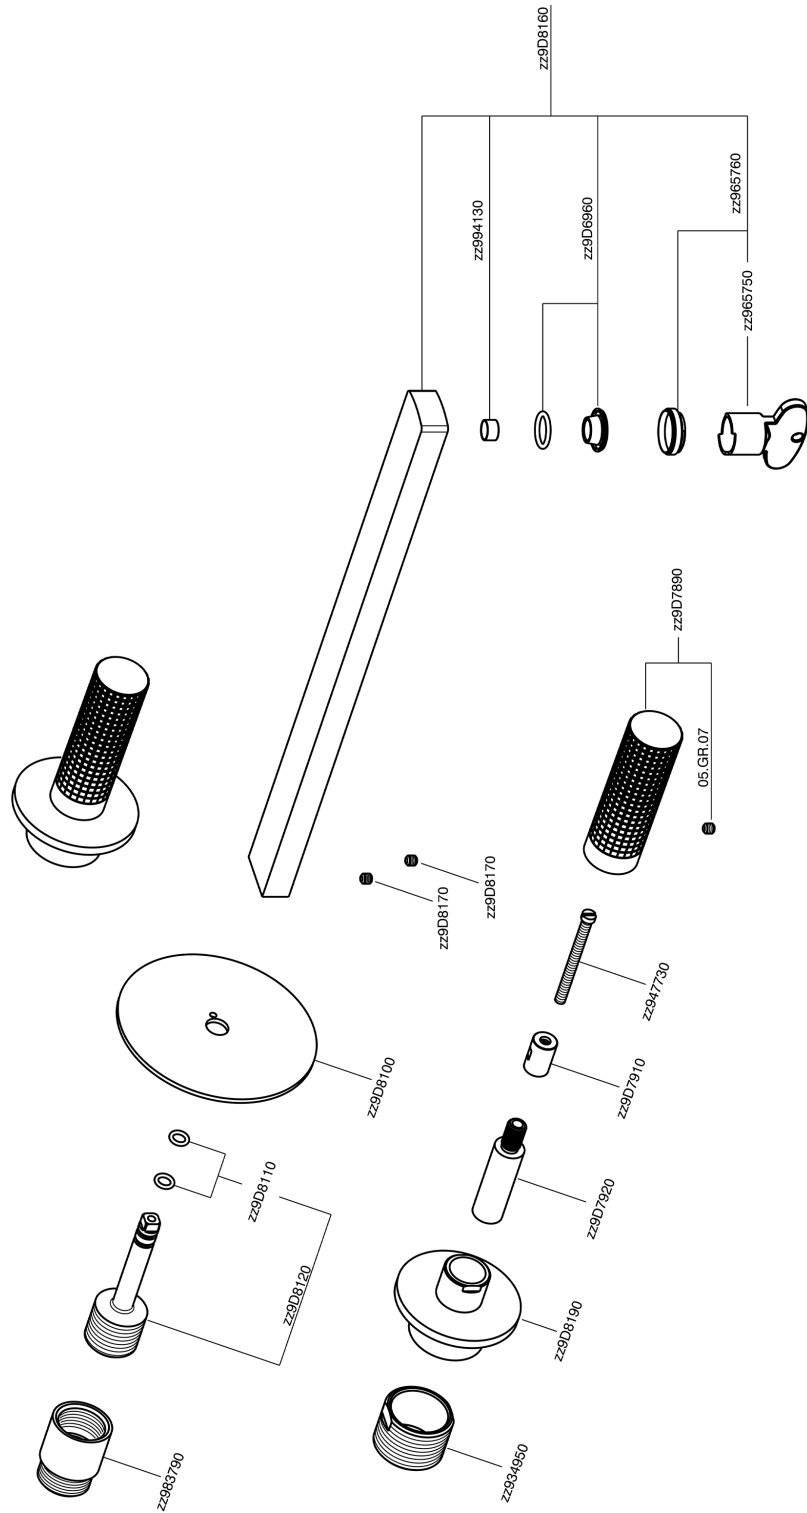

Exposed part for concealed washbasin mixer NUANCE X32_X2013511

MODEL **X2013511**

Exposed part for concealed washbasin mixer, without concealed part, for item ZA033510, Inox AISI 316L

AVAILABLE FINISHINGS

-  **D1** D1 Brushed Inox
-  **5H** 5H Dark Brass Brushed
-  **5L** 5L Brushed Black Titanium
-  **5N** 5N Brushed Rose Gold

CHARACTERISTICS

Installation **Concealed**

Required concealed parts **ZA033510**

Exposed part for concealed washbasin mixer NUANCE X32_X2013511

X2013511

<https://en.cisal.it/exposed-part-for-concealed-washbasin-mixer-nuance-x32-x2013511>

Concealed washbasin mixer CONCEALED_ZA033510

MODEL **ZA033510**

Concealed washbasin mixer, with two right headvalves

AVAILABLE FINISHINGS

CHARACTERISTICS

Concealed **1**

2026-05-20