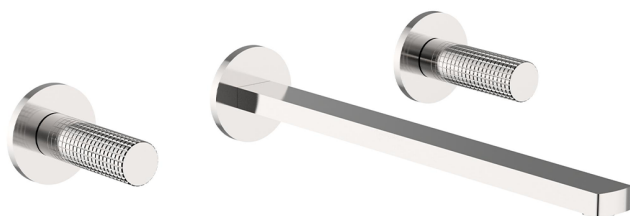

Exposed part for concealed washbasin mixer NUANCE X32_X2013511

MODEL **X2013511**

Exposed part for concealed washbasin mixer, without concealed part, for item ZA033510, Inox AISI 316L

AVAILABLE FINISHINGS

-  **D1** D1 Brushed Inox
-  **5H** 5H Dark Brass Brushed
-  **5L** 5L Brushed Black Titanium
-  **5N** 5N Brushed Rose Gold

CHARACTERISTICS

Installation **Concealed**

Required concealed parts **ZA033510**

Exposed part for concealed washbasin mixer NUANCE X32_X2013511

X2013511

<https://en.cisal.it/exposed-part-for-concealed-washbasin-mixer-nuance-x32-x2013511>

Concealed washbasin mixer CONCEALED_ZA033510

MODEL **ZA033510**

Concealed washbasin mixer, with two right headvalves

AVAILABLE FINISHINGS

CHARACTERISTICS

Concealed **1**

2026-05-20