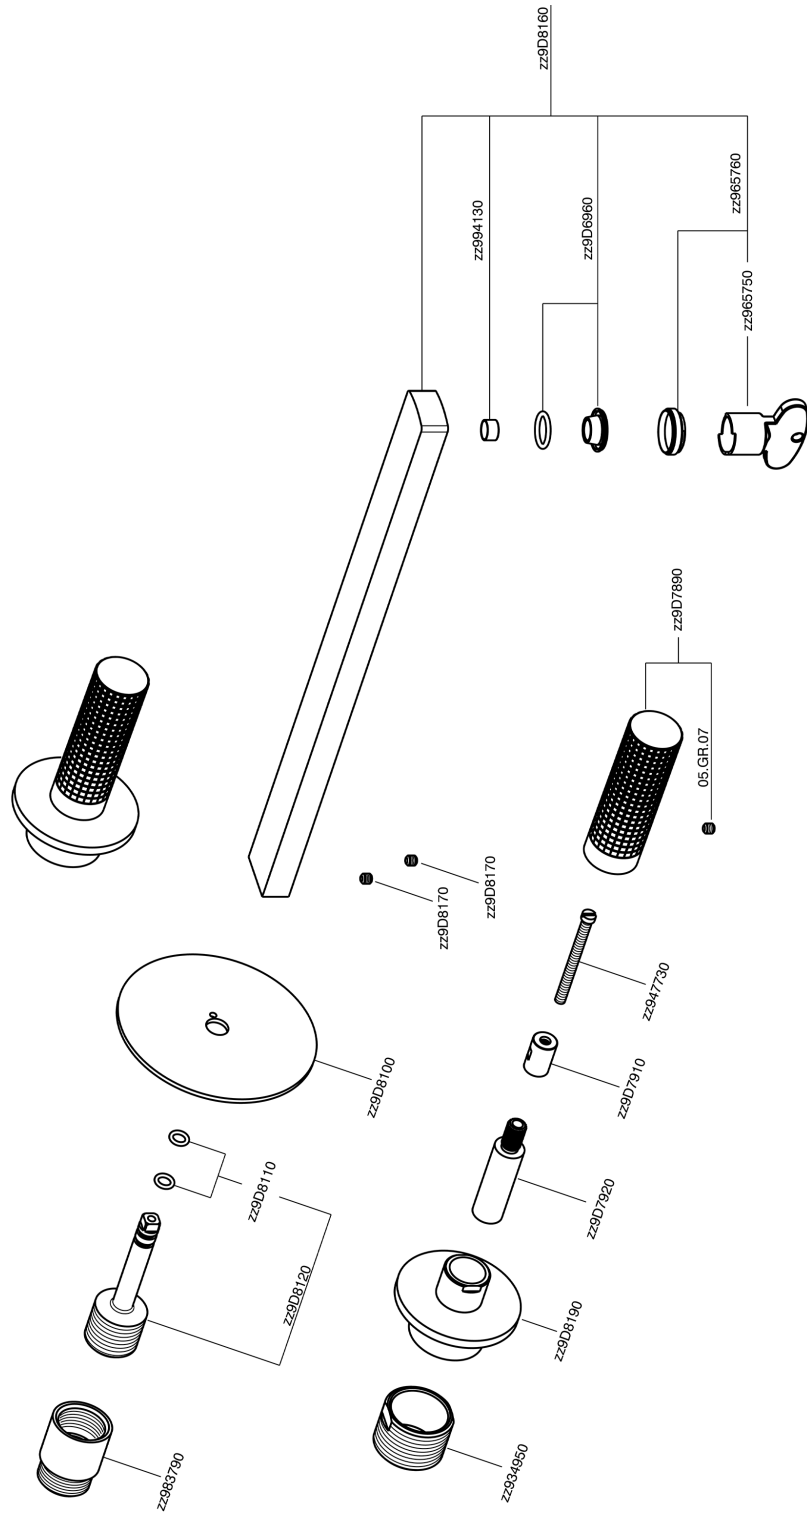

Exposed part for concealed washbasin mixer NUANCE X32_X2013511

X2013511

<https://en.cisal.it/exposed-part-for-concealed-washbasin-mixer-nuance-x32-x2013511>

Concealed washbasin mixer CONCEALED_ZA033510

ZA033510

<https://en.cisal.it/concealed-washbasin-mixer-concealed-za033510>

2026-04-09