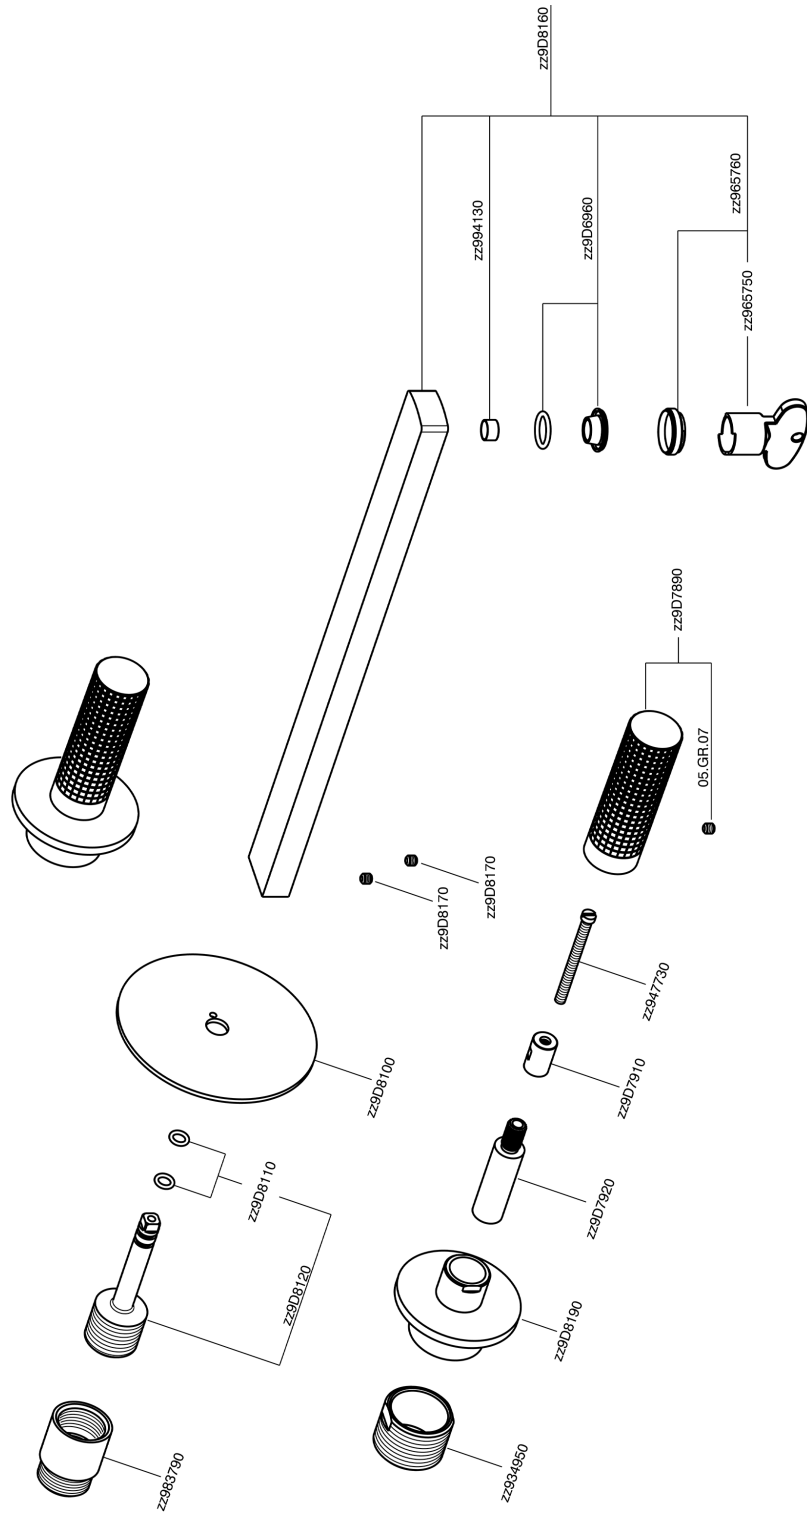

Exposed part for concealed washbasin mixer NUANCE X32_X2013511

X2013511

<https://en.cisal.it/exposed-part-for-concealed-washbasin-mixer-nuance-x32-x2013511>

Concealed washbasin mixer CONCEALED_ZA033510

ZA033510

<https://en.cisal.it/concealed-washbasin-mixer-concealed-za033510>

2026-04-30