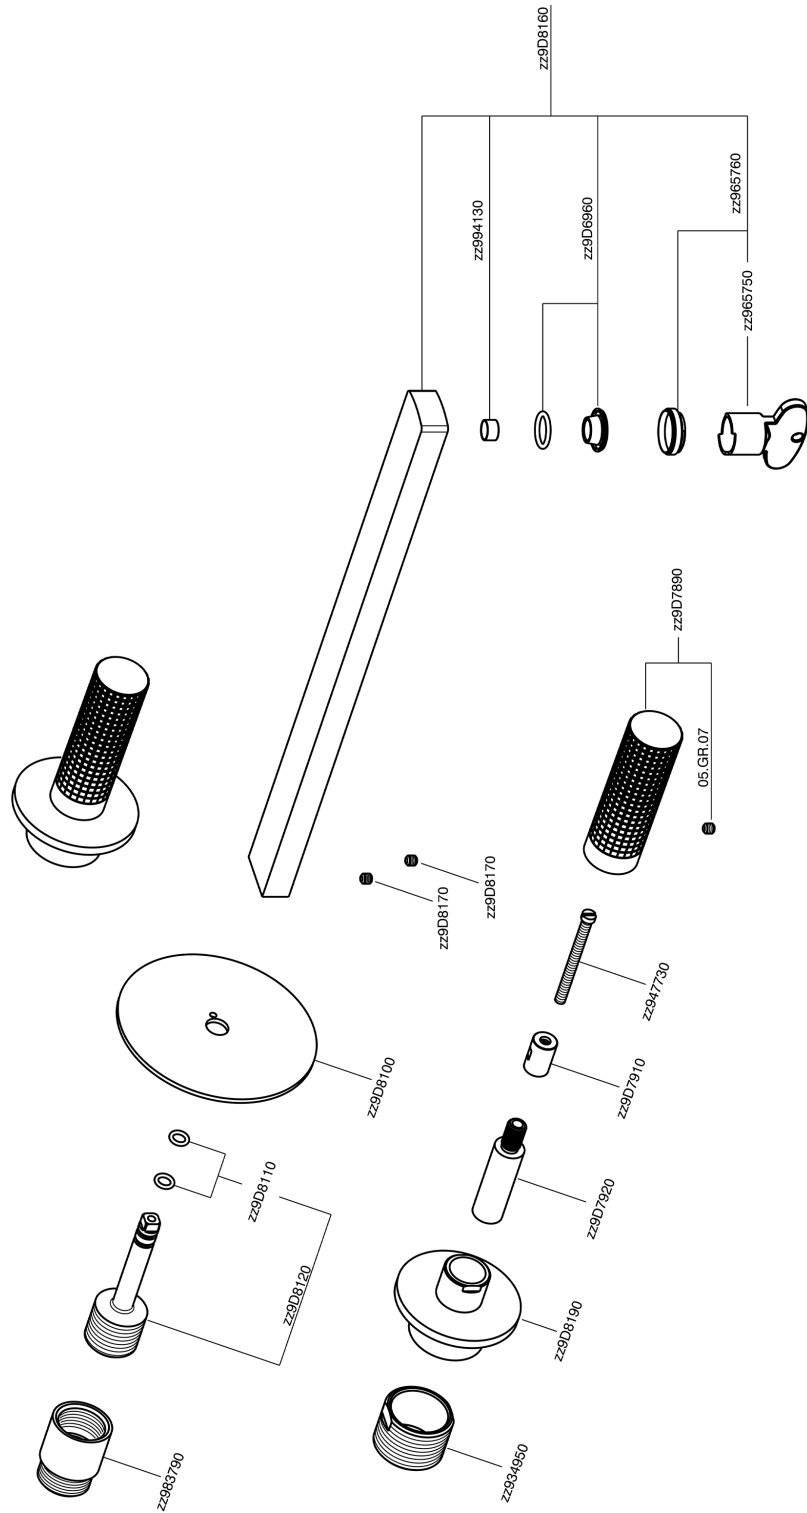

Exposed part for concealed washbasin mixer NUANCE X32_X2013511

MODEL **X2013511**

Exposed part for concealed washbasin mixer, without concealed part, for item ZA033510, Inox AISI 316L

AVAILABLE FINISHINGS

-  **D1** D1 Brushed Inox
-  **5H** 5H Dark Brass Brushed
-  **5L** 5L Brushed Black Titanium
-  **5N** 5N Brushed Rose Gold

CHARACTERISTICS

Installation **Concealed**

Required concealed parts **ZA033510**

Exposed part for concealed washbasin mixer NUANCE X32_X2013511

X2013511

<https://en.cisal.it/exposed-part-for-concealed-washbasin-mixer-nuance-x32-x2013511>

Concealed washbasin mixer CONCEALED_ZA033510

MODEL **ZA033510**

Concealed washbasin mixer, with two right headvalves

AVAILABLE FINISHINGS

CHARACTERISTICS

Concealed **1**

2026-06-14