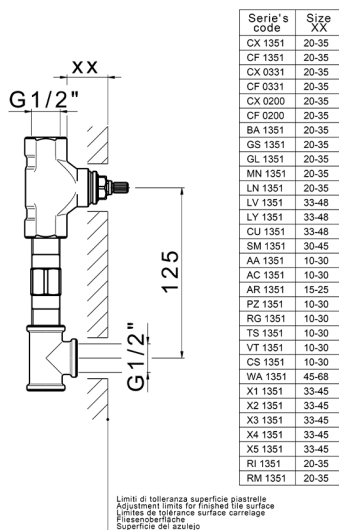

-  **D1** D1 Brushed Inox
-  **5H** 5H Dark Brass Brushed
-  **5L** 5L Brushed Black Titanium
-  **5N** 5N Brushed Rose Gold

CHARACTERISTICS

Installation **Concealed**
 Required concealed parts **ZA033510**

Concealed washbasin mixer, with two right headvalves

AVAILABLE FINISHINGS

04 04 Without finishing

CHARACTERISTICS

Concealed **1**

2026-04-29