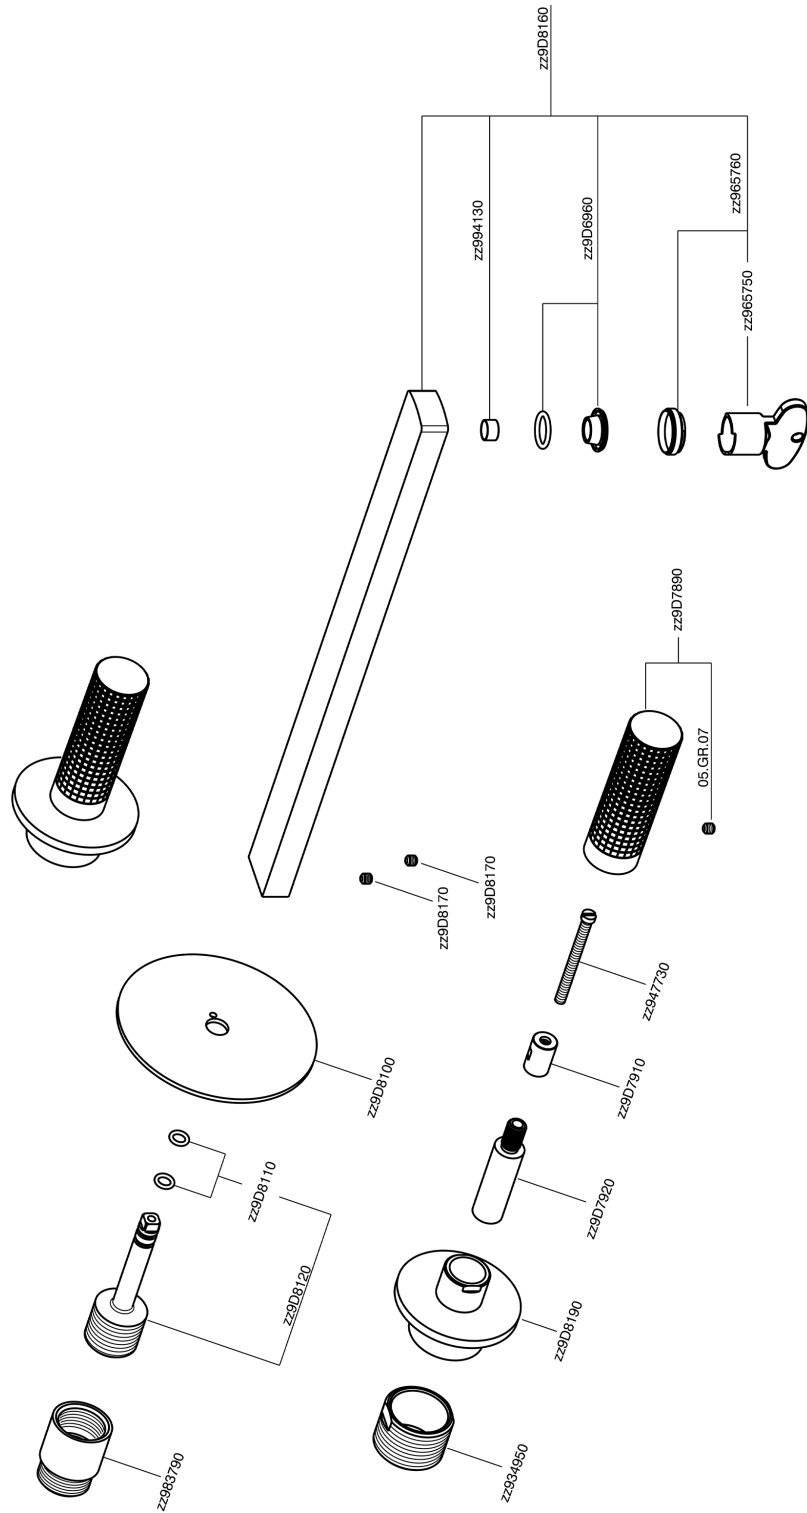

Exposed part for concealed washbasin mixer NUANCE X32_X2013511

MODEL **X2013511**

Exposed part for concealed washbasin mixer, without concealed part, for item ZA033510, Inox AISI 316L

AVAILABLE FINISHINGS

-  **D1** D1 Brushed Inox
-  **5H** 5H Dark Brass Brushed
-  **5L** 5L Brushed Black Titanium
-  **5N** 5N Brushed Rose Gold

CHARACTERISTICS

Installation **Concealed**

Required concealed parts **ZA033510**

Exposed part for concealed washbasin mixer NUANCE X32_X2013511

X2013511

<https://en.cisal.it/exposed-part-for-concealed-washbasin-mixer-nuance-x32-x2013511>

Concealed washbasin mixer CONCEALED_ZA033510

MODEL **ZA033510**

Concealed washbasin mixer, with two right headvalves

AVAILABLE FINISHINGS

04 04 Without finishing

CHARACTERISTICS

Concealed **1**

2026-04-09