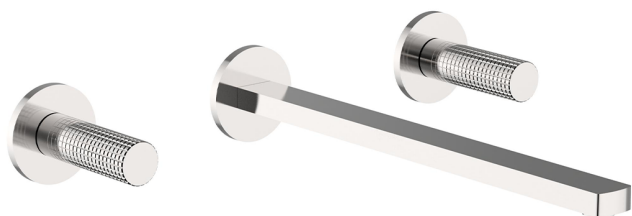

Exposed part for concealed washbasin mixer NUANCE X32_X2013511

MODEL **X2013511**

Exposed part for concealed washbasin mixer, without concealed part, for item ZA033510, Inox AISI 316L

AVAILABLE FINISHINGS

-  **D1** D1 Brushed Inox
-  **5H** 5H Dark Brass Brushed
-  **5L** 5L Brushed Black Titanium
-  **5N** 5N Brushed Rose Gold

CHARACTERISTICS

Installation **Concealed**
 Required concealed parts **ZA033510**

Exposed part for concealed washbasin mixer NUANCE X32_X2013511

X2013511

<https://en.cisal.it/exposed-part-for-concealed-washbasin-mixer-nuance-x32-x2013511>

Concealed washbasin mixer CONCEALED_ZA033510

MODEL **ZA033510**

Concealed washbasin mixer, with two right headvalves

AVAILABLE FINISHINGS

04 04 Without finishing

CHARACTERISTICS

Concealed **1**

2026-04-29