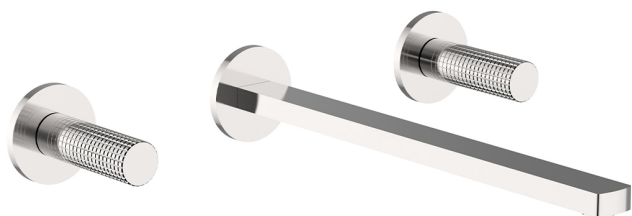

Exposed part for concealed washbasin mixer NUANCE X32_X2013511

MODEL **X2013511**

Exposed part for concealed washbasin mixer, without concealed part, for item ZA033510, Inox AISI 316L

AVAILABLE FINISHINGS

-  **D1** D1 Brushed Inox
-  **5H** 5H Dark Brass Brushed
-  **5L** 5L Brushed Black Titanium
-  **5N** 5N Brushed Rose Gold

CHARACTERISTICS

Installation **Concealed**

Required concealed parts **ZA033510**

Exposed part for concealed washbasin mixer NUANCE X32_X2013511

X2013511

<https://en.cisal.it/exposed-part-for-concealed-washbasin-mixer-nuance-x32-x2013511>

Concealed washbasin mixer CONCEALED_ZA033510

MODEL **ZA033510**

Concealed washbasin mixer, with two right headvalves

AVAILABLE FINISHINGS

04 04 Without finishing

CHARACTERISTICS

Concealed **1**

2026-04-09