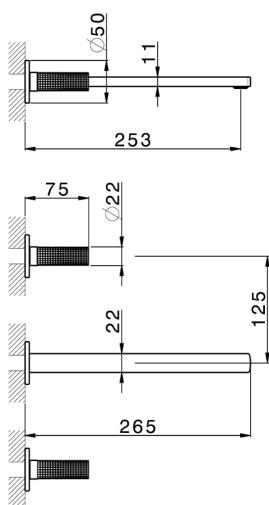

Exposed part for concealed washbasin mixer NUANCE X32_X2013511

MODEL **X2013511**

Exposed part for concealed washbasin mixer, without concealed part, for item ZA033510, Inox AISI 316L

AVAILABLE FINISHINGS

-  **D1** D1 Brushed Inox
-  **5H** 5H Dark Brass Brushed
-  **5L** 5L Brushed Black Titanium
-  **5N** 5N Brushed Rose Gold

CHARACTERISTICS

Installation **Concealed**

Required concealed parts **ZA033510**

Exposed part for concealed washbasin mixer NUANCE X32_X2013511

X2013511

<https://en.cisal.it/exposed-part-for-concealed-washbasin-mixer-nuance-x32-x2013511>

Concealed washbasin mixer CONCEALED_ZA033510

MODEL **ZA033510**

Concealed washbasin mixer, with two right headvalves

AVAILABLE FINISHINGS

04 04 Without finishing

CHARACTERISTICS

Concealed **1**

2026-04-09