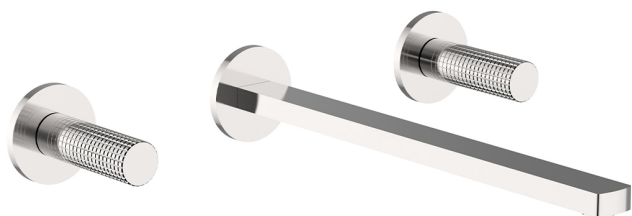

## Exposed part for concealed washbasin mixer NUANCE X32\_X2013511

MODEL **X2013511**

Exposed part for concealed washbasin mixer, without concealed part, for item ZA033510, Inox AISI 316L

### AVAILABLE FINISHINGS

-  **D1** D1 Brushed Inox
-  **5H** 5H Dark Brass Brushed
-  **5L** 5L Brushed Black Titanium
-  **5N** 5N Brushed Rose Gold

## Exposed part for concealed washbasin mixer NUANCE X32\_X2013511

X2013511

<https://en.cisal.it/exposed-part-for-concealed-washbasin-mixer-nuance-x32-x2013511>

## Concealed washbasin mixer CONCEALED\_ZA033510

MODEL **ZA033510**

Concealed washbasin mixer, with two right headvalves

AVAILABLE FINISHINGS

CHARACTERISTICS

Concealed **1**

2026-05-20