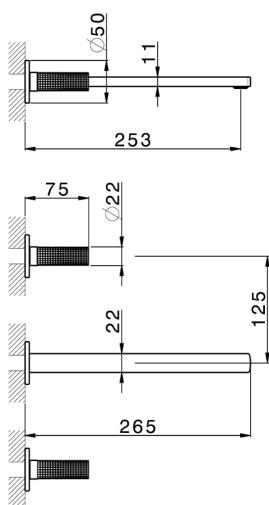

Exposed part for concealed washbasin mixer NUANCE X32_X2013511

MODEL **X2013511**

Exposed part for concealed washbasin mixer, without concealed part, for item ZA033510, Inox AISI 316L

AVAILABLE FINISHINGS

-  **D1** D1 Brushed Inox
-  **5H** 5H Dark Brass Brushed
-  **5L** 5L Brushed Black Titanium
-  **5N** 5N Brushed Rose Gold

CHARACTERISTICS

Installation **Concealed**

Required concealed parts **ZA033510**

Exposed part for concealed washbasin mixer NUANCE X32_X2013511

X2013511

<https://en.cisal.it/exposed-part-for-concealed-washbasin-mixer-nuance-x32-x2013511>

Concealed washbasin mixer CONCEALED_ZA033510

MODEL **ZA033510**

Concealed washbasin mixer, with two right headvalves

AVAILABLE FINISHINGS

CHARACTERISTICS

Concealed **1**

2026-06-14