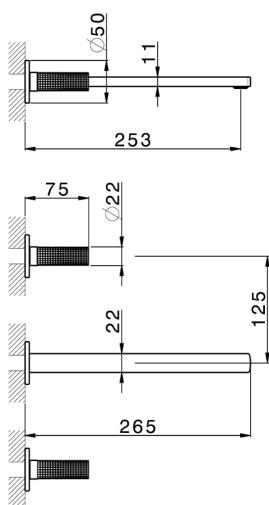

Exposed part for concealed washbasin mixer NUANCE X32_X2013511

MODEL **X2013511**

Exposed part for concealed washbasin mixer, without concealed part, for item ZA033510, Inox AISI 316L

AVAILABLE FINISHINGS

- **D1** D1 Brushed Inox
- **5H** 5H Dark Brass Brushed
- **5L** 5L Brushed Black Titanium
- **5N** 5N Brushed Rose Gold

CHARACTERISTICS

Installation **Concealed**

Required concealed parts **ZA033510**