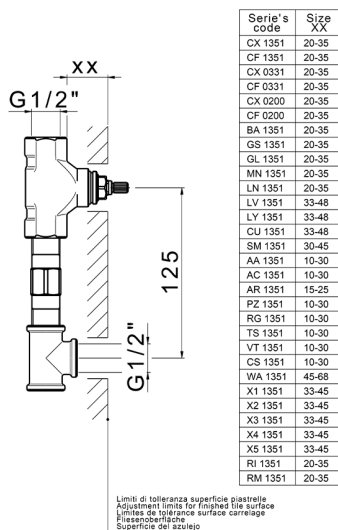

## Exposed part for concealed washbasin mixer NUANCE X32\_X2013511

X2013511

<https://en.cisal.it/exposed-part-for-concealed-washbasin-mixer-nuance-x32-x2013511>

## Concealed washbasin mixer CONCEALED\_ZA033510

MODEL **ZA033510**

Concealed washbasin mixer, with two right headvalves

AVAILABLE FINISHINGS

CHARACTERISTICS

Concealed **1**

2026-05-20