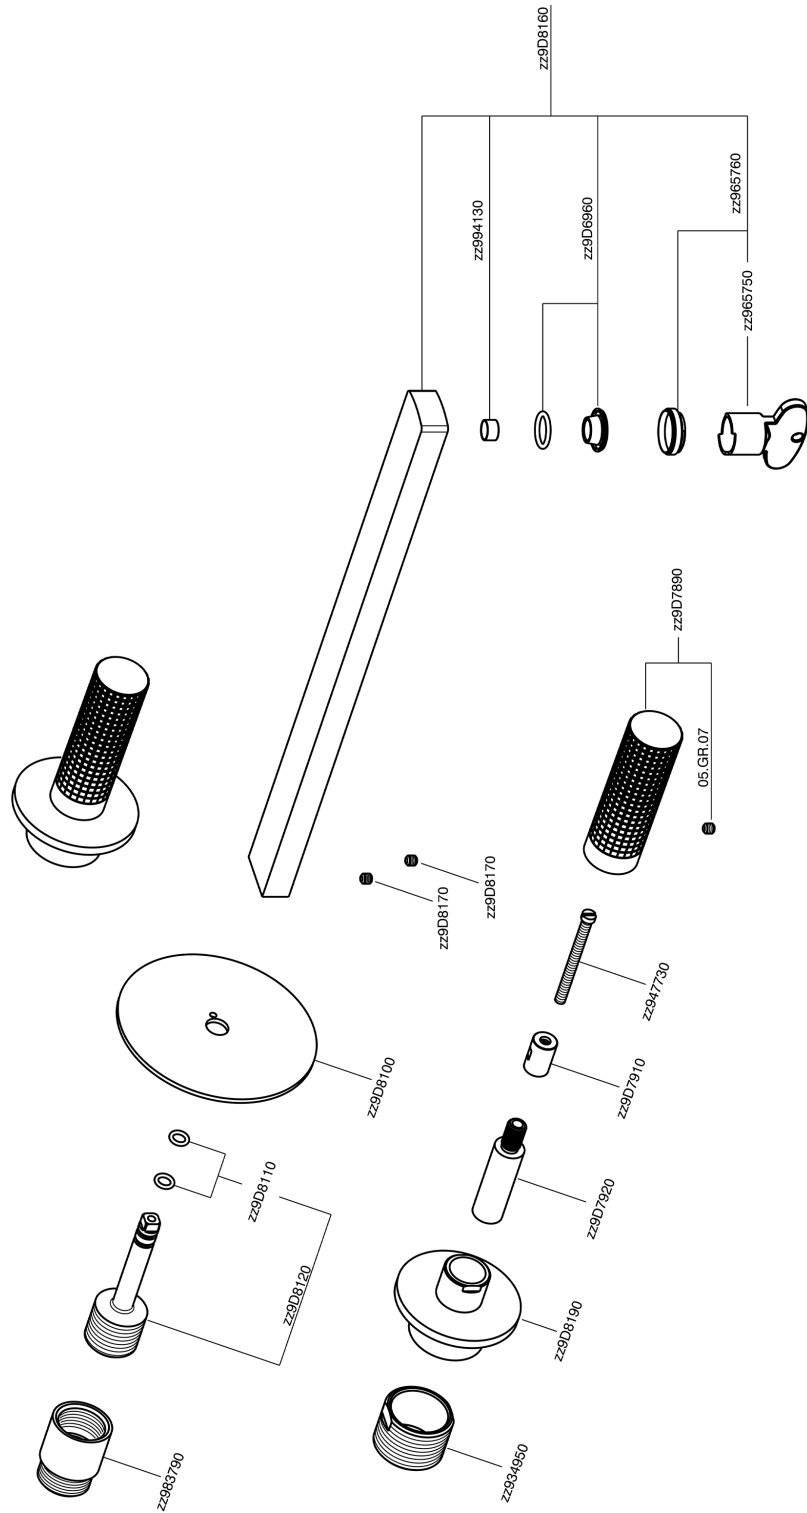

Exposed part for concealed washbasin mixer NUANCE X32_X2013511

MODEL **X2013511**

Exposed part for concealed washbasin mixer, without concealed part, for item ZA033510, Inox AISI 316L

AVAILABLE FINISHINGS

-  **D1** D1 Brushed Inox
-  **5H** 5H Dark Brass Brushed
-  **5L** 5L Brushed Black Titanium
-  **5N** 5N Brushed Rose Gold

CHARACTERISTICS

Installation **Concealed**
 Required concealed parts **ZA033510**

Exposed part for concealed washbasin mixer NUANCE X32_X2013511

X2013511

<https://en.cisal.it/exposed-part-for-concealed-washbasin-mixer-nuance-x32-x2013511>

Concealed washbasin mixer CONCEALED_ZA033510

MODEL **ZA033510**

Concealed washbasin mixer, with two right headvalves

AVAILABLE FINISHINGS

04 04 Without finishing

CHARACTERISTICS

Concealed **1**

2026-04-29