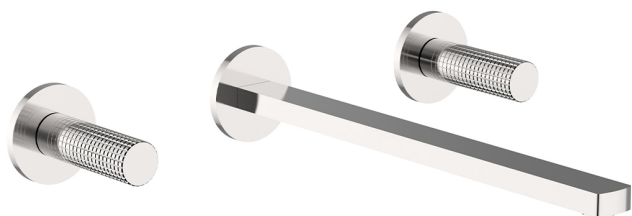

Exposed part for concealed washbasin mixer NUANCE X32_X2013511

MODEL **X2013511**

Exposed part for concealed washbasin mixer, without concealed part, for item ZA033510, Inox AISI 316L

AVAILABLE FINISHINGS

-  **D1** D1 Brushed Inox
-  **5H** 5H Dark Brass Brushed
-  **5L** 5L Brushed Black Titanium
-  **5N** 5N Brushed Rose Gold

CHARACTERISTICS

Installation **Concealed**

Required concealed parts **ZA033510**

Exposed part for concealed washbasin mixer NUANCE X32_X2013511

X2013511

<https://en.cisal.it/exposed-part-for-concealed-washbasin-mixer-nuance-x32-x2013511>

Concealed washbasin mixer CONCEALED_ZA033510

MODEL **ZA033510**

Concealed washbasin mixer, with two right headvalves

AVAILABLE FINISHINGS

CHARACTERISTICS

Concealed **1**

2026-06-14