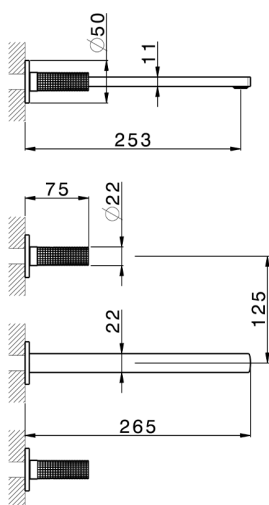

Exposed part for concealed washbasin mixer NUANCE X32_X2013511

MODEL **X2013511**

Exposed part for concealed washbasin mixer, without concealed part, for item ZA033510, Inox AISI 316L

AVAILABLE FINISHINGS

-  **D1** D1 Brushed Inox
-  **5H** 5H Dark Brass Brushed
-  **5L** 5L Brushed Black Titanium
-  **5N** 5N Brushed Rose Gold

CHARACTERISTICS

Installation **Concealed**
 Required concealed parts **ZA033510**

Exposed part for concealed washbasin mixer NUANCE X32_X2013511

X2013511

<https://en.cisal.it/exposed-part-for-concealed-washbasin-mixer-nuance-x32-x2013511>

Concealed washbasin mixer CONCEALED_ZA033510

MODEL **ZA033510**

Concealed washbasin mixer, with two right headvalves

AVAILABLE FINISHINGS

04 04 Without finishing

CHARACTERISTICS

Concealed **1**

2026-04-29