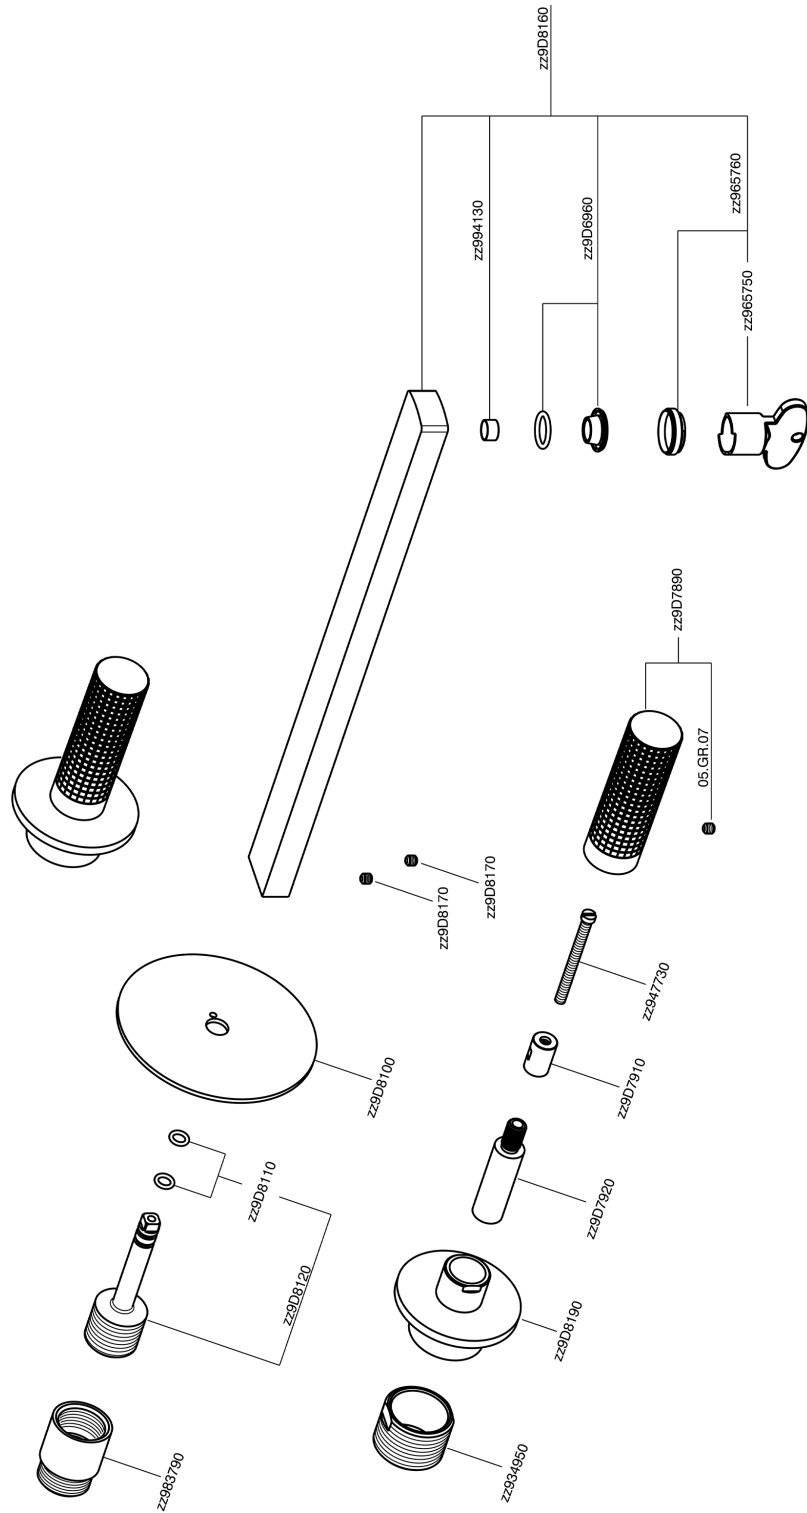

## Exposed part for concealed washbasin mixer NUANCE X32\_X2013511

MODEL **X2013511**

Exposed part for concealed washbasin mixer, without concealed part, for item ZA033510, Inox AISI 316L

### CHARACTERISTICS

Installation **Concealed**

Required concealed parts **ZA033510**

## Exposed part for concealed washbasin mixer NUANCE X32\_X2013511

X2013511

<https://en.cisal.it/exposed-part-for-concealed-washbasin-mixer-nuance-x32-x2013511>

## Concealed washbasin mixer CONCEALED\_ZA033510

MODEL **ZA033510**

Concealed washbasin mixer, with two right headvalves

AVAILABLE FINISHINGS

CHARACTERISTICS

Concealed **1**

2026-05-20