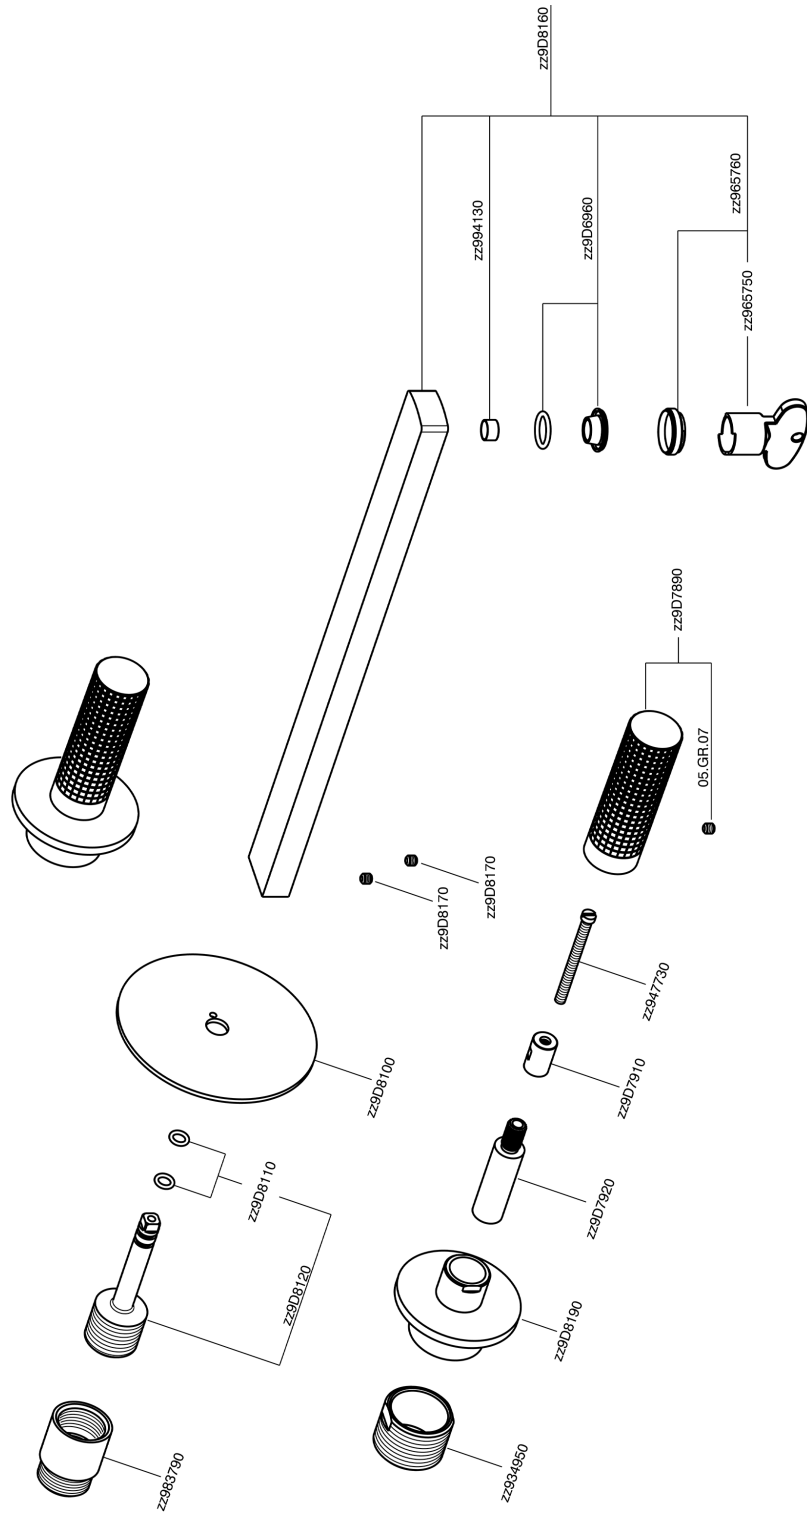

Exposed part for concealed washbasin mixer NUANCE X32_X2013511

X2013511

<https://en.cisal.it/exposed-part-for-concealed-washbasin-mixer-nuance-x32-x2013511>

Concealed washbasin mixer CONCEALED_ZA033510

ZA033510

<https://en.cisal.it/concealed-washbasin-mixer-concealed-za033510>

2026-04-29