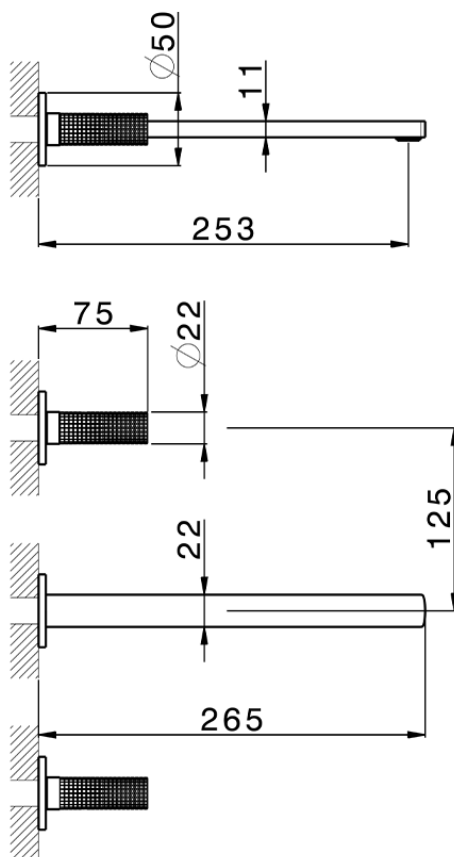

**Exposed part for concealed washbasin mixer NUANCE X32\_X2013511**

X2013511

<https://en.cisal.it/exposed-part-for-concealed-washbasin-mixer-nuance-x32-x2013511>

Serie's code	Size XX
CX 1351	20-35
CF 1351	20-35
CX 0331	20-35
CF 0331	20-35
CX 0200	20-35
CF 0200	20-35
BA 1351	20-35
GS 1351	20-35
GL 1351	20-35
MN 1351	20-35
LN 1351	20-35
LV 1351	33-48
LY 1351	33-48
CU 1351	33-48
SM 1351	30-45
AA 1351	10-30
AC 1351	10-30
AR 1351	15-25
PZ 1351	10-30
RG 1351	10-30
TS 1351	10-30
VT 1351	10-30
CS 1351	10-30
WA 1351	45-68
X1 1351	33-45
X2 1351	33-45
X3 1351	33-45
X4 1351	33-45
X5 1351	33-45
RI 1351	20-35
RM 1351	20-35

Limiti di tolleranza superficie piastrelle  
 Adjustment limits for finished tile surface  
 Limites de tolérance surface carrelage  
 Fliesenoberfläche  
 Superficie del azulejo

ZA033510

<https://en.cisal.it/concealed-washbasin-mixer-concealed-za033510>