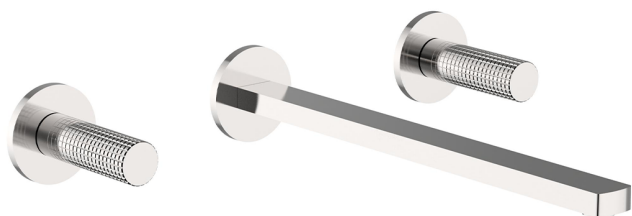

## Exposed part for concealed washbasin mixer NUANCE X32\_X2013511

MODEL **X2013511**

Exposed part for concealed washbasin mixer, without concealed part, for item ZA033510, Inox AISI 316L

### AVAILABLE FINISHINGS

-  **D1** D1 Brushed Inox
-  **5H** 5H Dark Brass Brushed
-  **5L** 5L Brushed Black Titanium
-  **5N** 5N Brushed Rose Gold

## Exposed part for concealed washbasin mixer NUANCE X32\_X2013511

X2013511

<https://en.cisal.it/exposed-part-for-concealed-washbasin-mixer-nuance-x32-x2013511>

## Concealed washbasin mixer CONCEALED\_ZA033510

MODEL **ZA033510**

Concealed washbasin mixer, with two right headvalves

AVAILABLE FINISHINGS

CHARACTERISTICS

Concealed **1**

2026-04-30