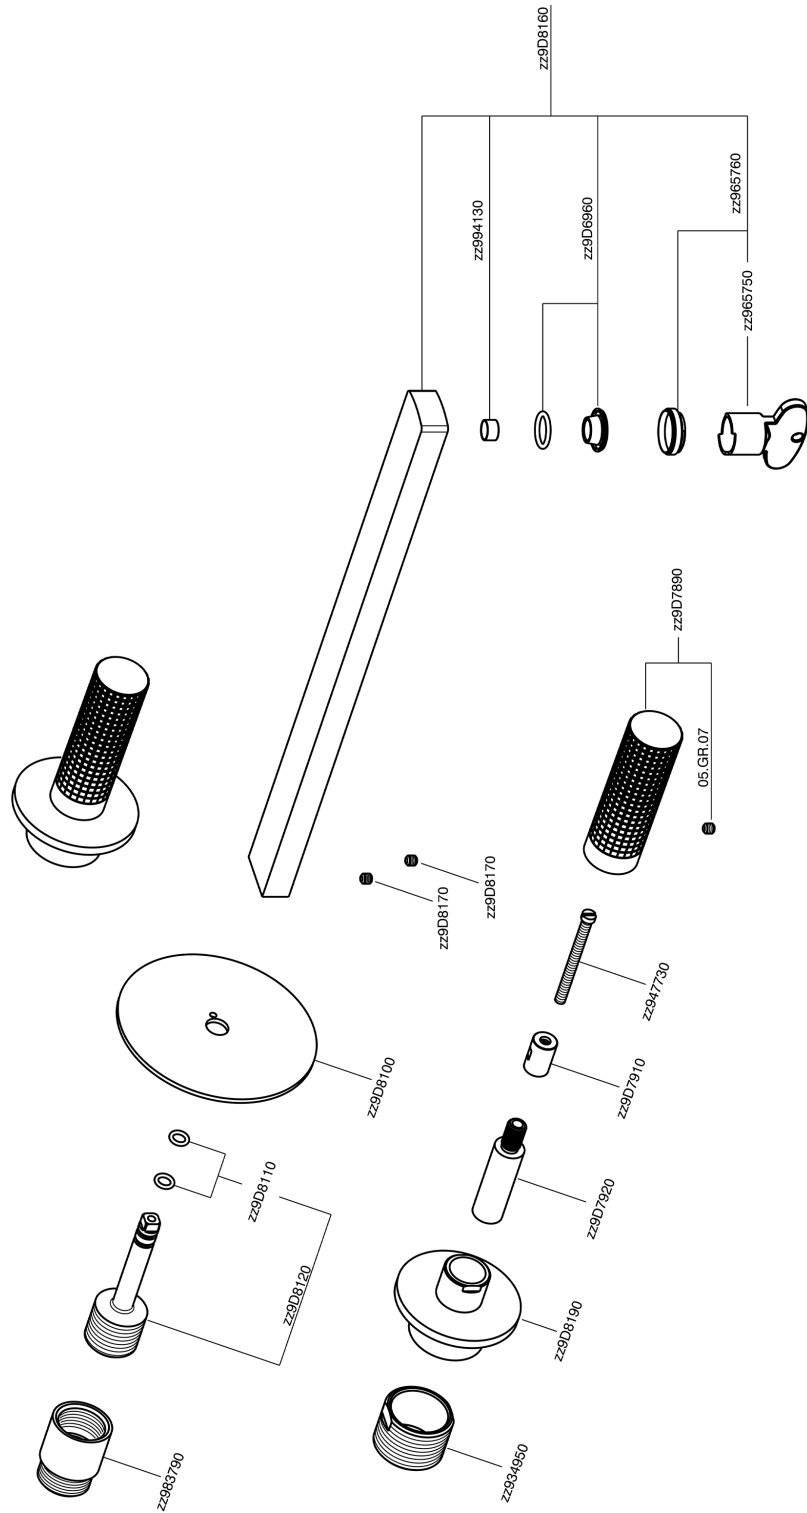

Exposed part for concealed washbasin mixer NUANCE X32_X2013511

MODEL **X2013511**

Exposed part for concealed washbasin mixer, without concealed part, for item ZA033510, Inox AISI 316L

AVAILABLE FINISHINGS

-  **D1** D1 Brushed Inox
-  **5H** 5H Dark Brass Brushed
-  **5L** 5L Brushed Black Titanium
-  **5N** 5N Brushed Rose Gold

CHARACTERISTICS

Installation **Concealed**

Required concealed parts **ZA033510**

Exposed part for concealed washbasin mixer NUANCE X32_X2013511

X2013511

<https://en.cisal.it/exposed-part-for-concealed-washbasin-mixer-nuance-x32-x2013511>

Concealed washbasin mixer CONCEALED_ZA033510

MODEL **ZA033510**

Concealed washbasin mixer, with two right headvalves

AVAILABLE FINISHINGS

CHARACTERISTICS

Concealed **1**

2026-04-08