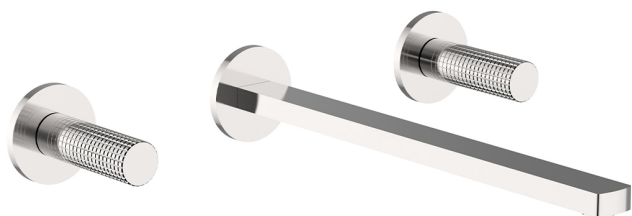

Exposed part for concealed washbasin mixer NUANCE X32_X2013511

MODEL **X2013511**

Exposed part for concealed washbasin mixer, without concealed part, for item ZA033510, Inox AISI 316L

AVAILABLE FINISHINGS

-  **D1** D1 Brushed Inox
-  **5H** 5H Dark Brass Brushed
-  **5L** 5L Brushed Black Titanium
-  **5N** 5N Brushed Rose Gold

CHARACTERISTICS

Installation **Concealed**

Required concealed parts **ZA033510**

Exposed part for concealed washbasin mixer NUANCE X32_X2013511

X2013511

<https://en.cisal.it/exposed-part-for-concealed-washbasin-mixer-nuance-x32-x2013511>

Concealed washbasin mixer CONCEALED_ZA033510

MODEL **ZA033510**

Concealed washbasin mixer, with two right headvalves

AVAILABLE FINISHINGS

CHARACTERISTICS

Concealed **1**

2026-04-08