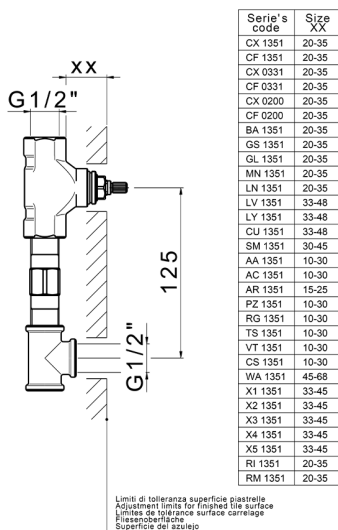

-  **D1** D1 Brushed Inox
-  **5H** 5H Dark Brass Brushed
-  **5L** 5L Brushed Black Titanium
-  **5N** 5N Brushed Rose Gold

CHARACTERISTICS

Installation **Concealed**

Required concealed parts **ZA033510**

Exposed part for concealed washbasin mixer NUANCE X32_X2013511

X2013511

<https://en.cisal.it/exposed-part-for-concealed-washbasin-mixer-nuance-x32-x2013511>

Concealed washbasin mixer CONCEALED_ZA033510

MODEL **ZA033510**

Concealed washbasin mixer, with two right headvalves

AVAILABLE FINISHINGS

CHARACTERISTICS

Concealed **1**

2026-04-08