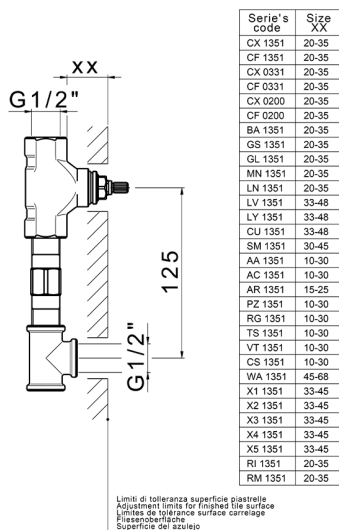

## Exposed part for concealed washbasin mixer NUANCE X32\_X2013511

X2013511

<https://en.cisal.it/exposed-part-for-concealed-washbasin-mixer-nuance-x32-x2013511>

## Concealed washbasin mixer CONCEALED\_ZA033510

MODEL **ZA033510**

Concealed washbasin mixer, with two right headvalves

AVAILABLE FINISHINGS

CHARACTERISTICS

Concealed **1**

2026-04-30