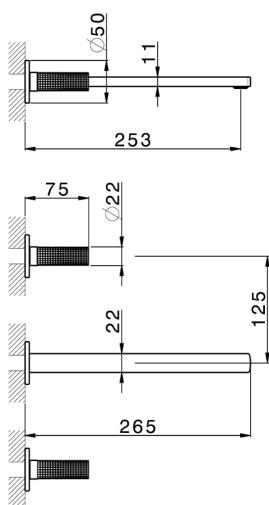

Exposed part for concealed washbasin mixer NUANCE X32_X2013511

MODEL **X2013511**

Exposed part for concealed washbasin mixer, without concealed part, for item ZA033510, Inox AISI 316L

AVAILABLE FINISHINGS

-  **D1** D1 Brushed Inox
-  **5H** 5H Dark Brass Brushed
-  **5L** 5L Brushed Black Titanium
-  **5N** 5N Brushed Rose Gold

CHARACTERISTICS

Installation **Concealed**

Required concealed parts **ZA033510**

Exposed part for concealed washbasin mixer NUANCE X32_X2013511

X2013511

<https://en.cisal.it/exposed-part-for-concealed-washbasin-mixer-nuance-x32-x2013511>

Concealed washbasin mixer CONCEALED_ZA033510

MODEL **ZA033510**

Concealed washbasin mixer, with two right headvalves

AVAILABLE FINISHINGS

CHARACTERISTICS

Concealed **1**

2026-04-08