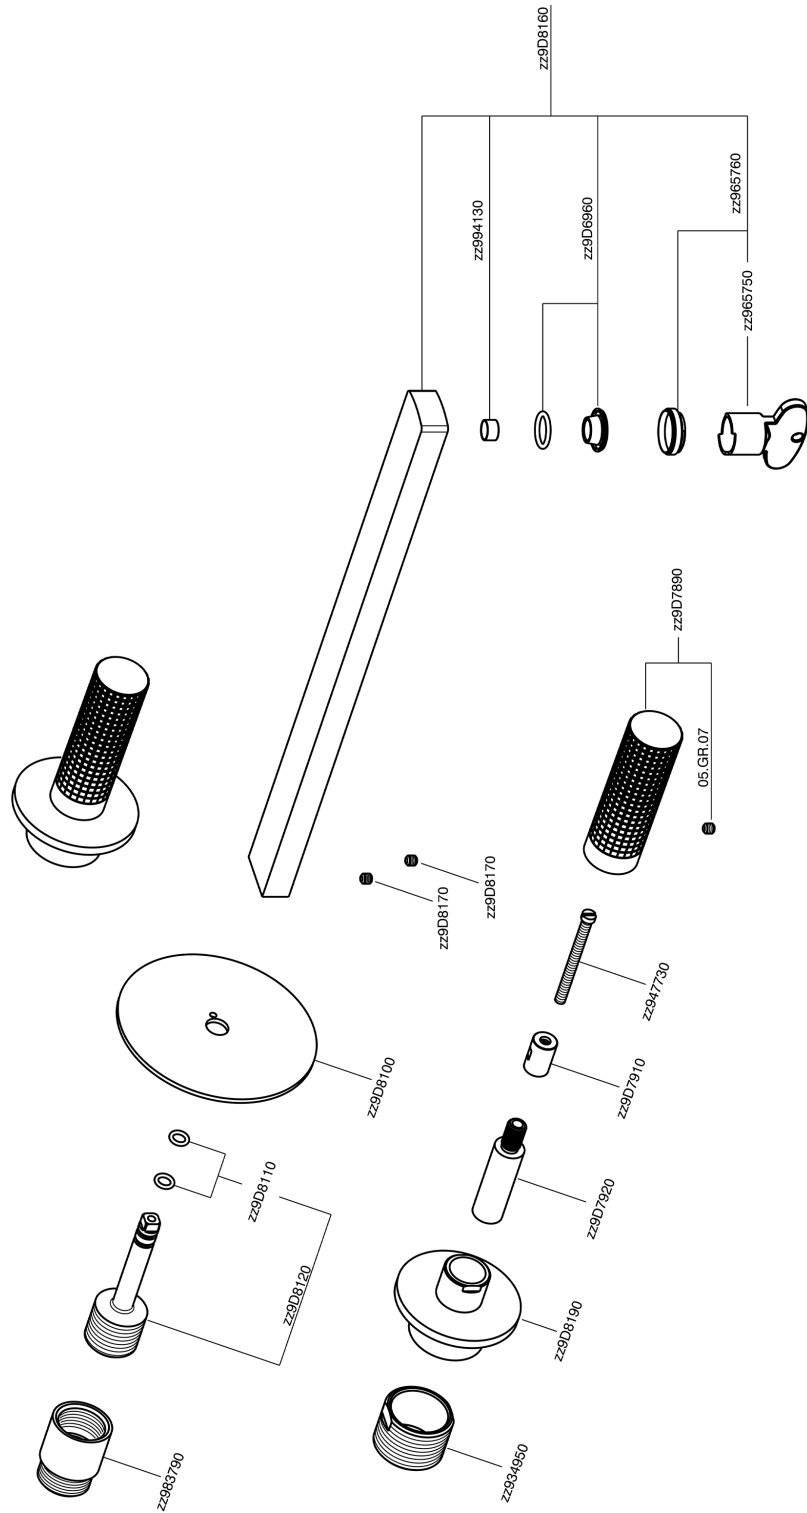

## Exposed part for concealed washbasin mixer NUANCE X32\_X2013511

MODEL **X2013511**

Exposed part for concealed washbasin mixer, without concealed part, for item ZA033510, Inox AISI 316L

### CHARACTERISTICS

Installation **Concealed**  
 Required concealed parts **ZA033510**

## Exposed part for concealed washbasin mixer NUANCE X32\_X2013511

X2013511

<https://en.cisal.it/exposed-part-for-concealed-washbasin-mixer-nuance-x32-x2013511>

## Concealed washbasin mixer CONCEALED\_ZA033510

MODEL **ZA033510**

Concealed washbasin mixer, with two right headvalves

AVAILABLE FINISHINGS

CHARACTERISTICS

Concealed **1**

2026-04-30