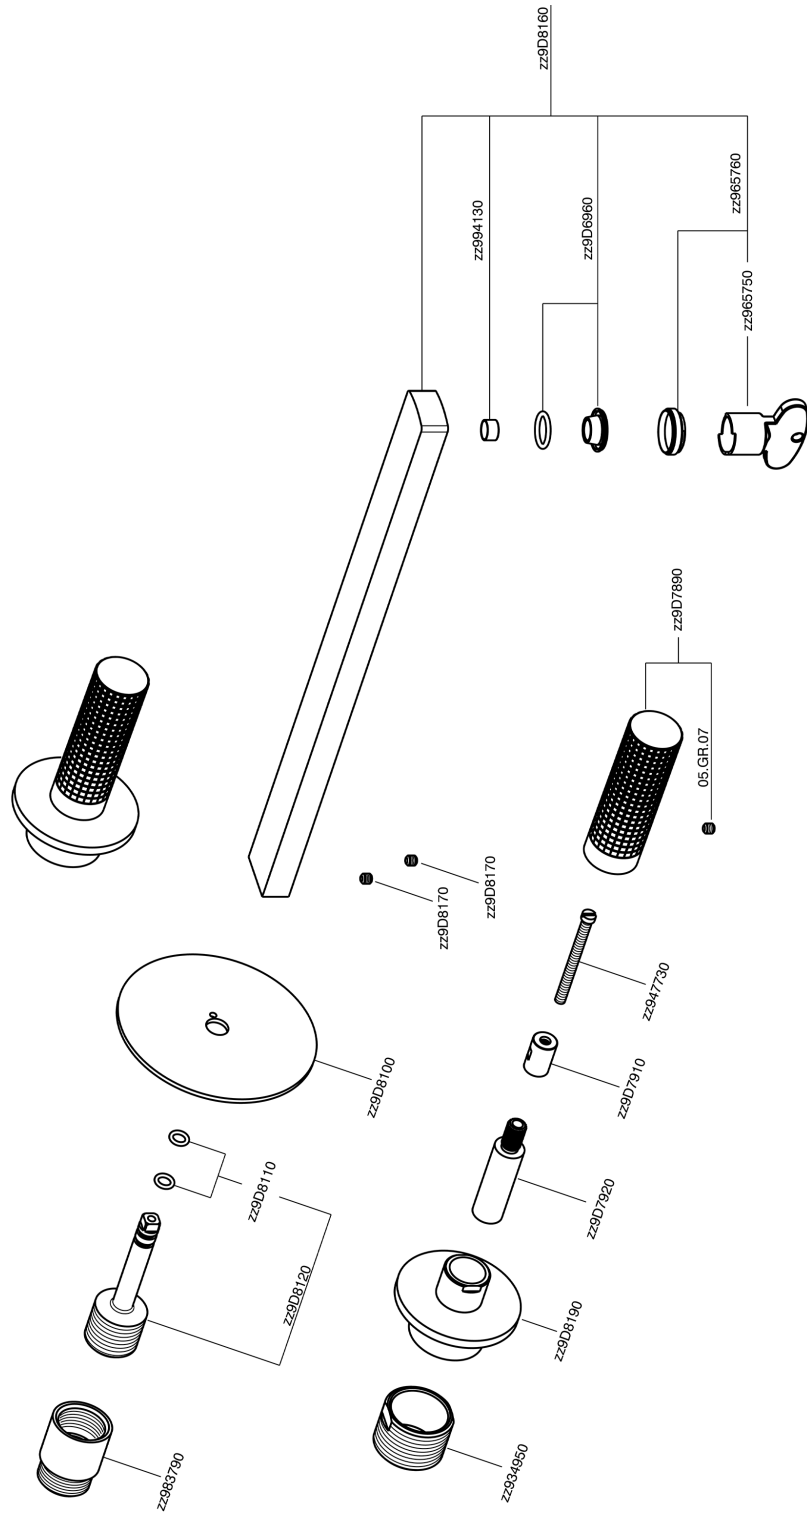

## Exposed part for concealed washbasin mixer NUANCE X32\_X2013511

X2013511

<https://en.cisal.it/exposed-part-for-concealed-washbasin-mixer-nuance-x32-x2013511>

## Concealed washbasin mixer CONCEALED\_ZA033510

ZA033510

<https://en.cisal.it/concealed-washbasin-mixer-concealed-za033510>

2026-05-20