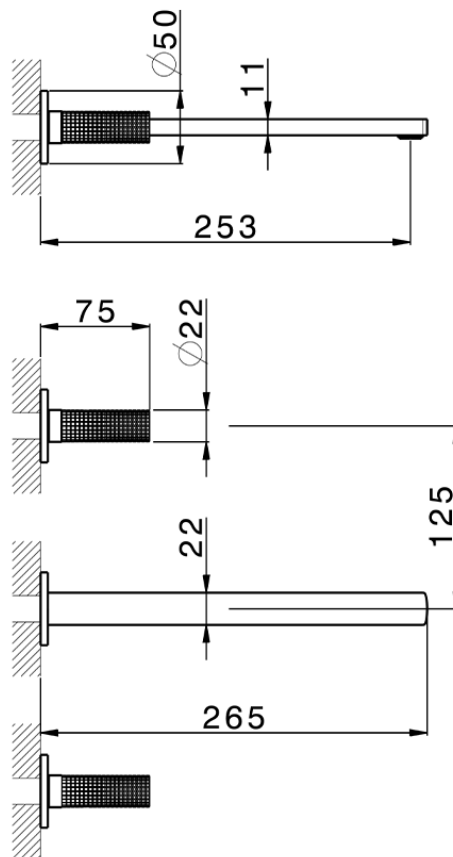

**Exposed part for concealed washbasin mixer NUANCE X32\_X2013511**

X2013511

<https://en.cisal.it/exposed-part-for-concealed-washbasin-mixer-nuance-x32-x2013511>

Serie's code	Size XX
CX 1351	20-35
CF 1351	20-35
CX 0331	20-35
CF 0331	20-35
CX 0200	20-35
CF 0200	20-35
BA 1351	20-35
GS 1351	20-35
GL 1351	20-35
MN 1351	20-35
LN 1351	20-35
LV 1351	33-48
LY 1351	33-48
CU 1351	33-48
SM 1351	30-45
AA 1351	10-30
AC 1351	10-30
AR 1351	15-25
PZ 1351	10-30
RG 1351	10-30
TS 1351	10-30
VT 1351	10-30
CS 1351	10-30
WA 1351	45-68
X1 1351	33-45
X2 1351	33-45
X3 1351	33-45
X4 1351	33-45
X5 1351	33-45
RI 1351	20-35
RM 1351	20-35

Limiti di tolleranza superficie piastrelle  
 Adjustment limits for finished tile surface  
 Limites de tolérance surface carrelage  
 Fliesenoberfläche  
 Superficie del azulejo

ZA033510

<https://en.cisal.it/concealed-washbasin-mixer-concealed-za033510>