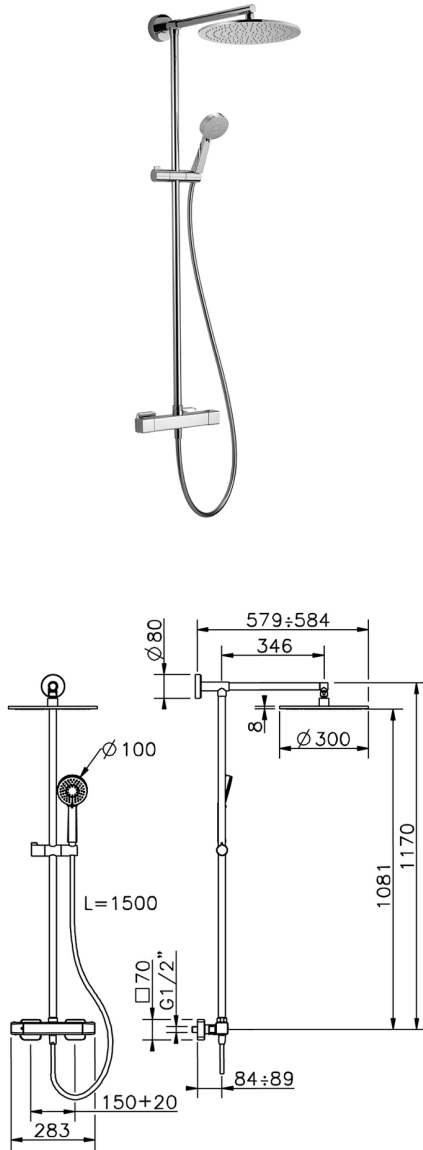

Thermostatic shower column, 2-functions SHOWER COLUMNS_CUC78075

MODEL **CUC78075**

Thermostatic shower column, 2-functions, 2 outlet devia stop, sliding handshower holder, 100 mm ABS 3 sprays handshower, 300 mm round showerhead 8 mm thick BRASS, 150 cm smooth SILVERFLEX Flexible Hose

AVAILABLE FINISHINGS

-  **21** 21 Chrome
-  **2B** 2B Polished Nickel
-  **2F** 2F Brushed Nickel
-  **40** 40 Matt Black

CHARACTERISTICS

Cartridge Spare Parts **22.04A.AR - ZZ97279004**

Argo 2 (long filter) Thermostatic Valve

DeviaStop

The Cisal Devia Stop technology allows to adjust the water flow and to direct it to the selected output point (overhead soaker, hand shower, etc).

SafeTouch

The Cisal SafeTouch system maintains the mixer body cool to the touch during operation.