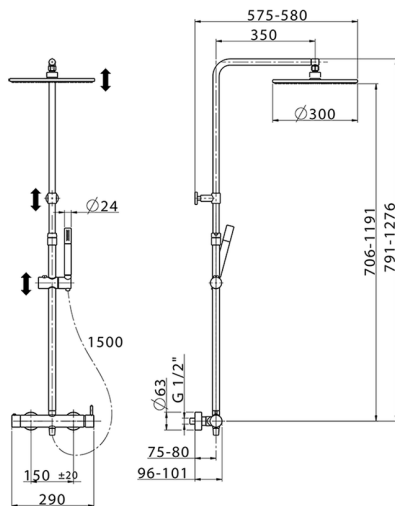

2-function single lever shower set SHOWER COLUMNS_LN004030

MODEL **LN004030**

2-function single lever shower set, 2 outlet devia stop, adjustable riser column, sliding shower bracket, Brass minimalistic one spray handshower, 300 mm Brass round headshower, 150 cm smooth SUPREME Flexible Hose

AVAILABLE FINISHINGS

-  **21** 21 Chrome
-  **40** 40 Matt Black
-  **4Q** 4Q Matt White

CHARACTERISTICS

Single Lever **1**
 Cartridge Spare Parts **ZZ95409000**
35 mm Cartridge

EcoStop

EcoStop feature limits water flow to approximately 50% of maximum output with one point of resistance on setting. Push slightly past the middle stop only when full water output is required. This will save water up to 50%.

DeviaStop

The Cisal Devia Stop technology allows to adjust the water flow and to direct it to the selected output point (overhead soaker, hand shower, etc).

2024-12-22