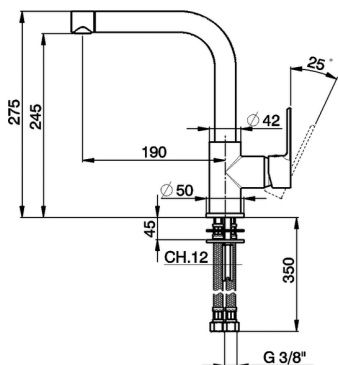

## Single lever sink mixer Energysave KITCHEN\_C2003535

MODEL **C2003535**

Single lever sink mixer Energysave, swivel spout, G.3/8" stainless steel flexible hoses

AVAILABLE FINISHINGS

CHARACTERISTICS

Cartridge Spare Parts **ZZ95409000**

**35 mm Cartridge**

### EcoStop

EcoStop feature limits water flow to approximately 50% of maximum output with one point of resistance on setting. Push slightly past the middle stop only when full water output is required. This will save water up to 50%.